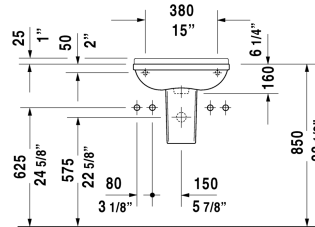

Starck 3 Handrinse basin # 0751500000 / 0751500008 / 0751500009

| < 19 5/8" Inch > |

Handrinse basin	Dimension	Weight	Order number
with overflow, with faucet deck, underside fully glazed, hardware included, wall-mounted, cUPC® listed*, 19 5/8" Inch			
Colors			
00 White			
Variant			
● ●	19 5/8" x 10 1/4" Inch	17.6 lb	0751500000
● faucet hole on right side	19 5/8" x 10 1/4" Inch	17.6 lb	0751500008
● faucet hole on left side	19 5/8" x 10 1/4" Inch	17.6 lb	0751500009
Infobox			
* Complies with following standards: ASME A112.19.2/CSA B45.1, In combination with siphon cover, a pop-up drain can not be used, Not available with WonderGliss			
Push button drain assembly for washbasins with overflow	2" Inch	0.8 lb	005052
Suitable products			
Siphon cover for # 075150, 6 1/4" x 6 1/2" Inch	6 1/4" x 6 1/2" Inch		086518

All drawings contain the necessary measurements which are subject to standard tolerances. They are stated in inch & mm and are non-binding. Exact measurements, in particular for customized installation scenarios, can only be taken from the finished ceramic piece.