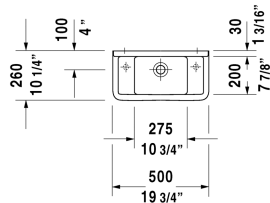

Starck 3 Handrinse basin # 0751500000 / 0751500008 / 0751500009

| < 19 5/8" Inch > |

Handrinse basin	Dimension	Weight	Order number
with overflow, with faucet deck, underside fully glazed, hardware included, wall-mounted, cUPC® listed*, 19 5/8" Inch			
Colors			
00 White			
Variant			
● ●	19 5/8" x 10 1/4" Inch	17.6 lb	0751500000
● faucet hole on right side	19 5/8" x 10 1/4" Inch	17.6 lb	0751500008
● faucet hole on left side	19 5/8" x 10 1/4" Inch	17.6 lb	0751500009
Infobox			
* Complies with following standards: ASME A112.19.2/CSA B45.1, In combination with siphon cover, a pop-up drain can not be used, Not available with WonderGliss			
Push button drain assembly for washbasins with overflow	2" Inch	0.8 lb	005052
Suitable products			
Siphon cover for # 075150, 6 1/4" x 6 1/2" Inch	6 1/4" x 6 1/2" Inch		086518

All drawings contain the necessary measurements which are subject to standard tolerances. They are stated in inch & mm and are non-binding. Exact measurements, in particular for customized installation scenarios, can only be taken from the finished ceramic piece.