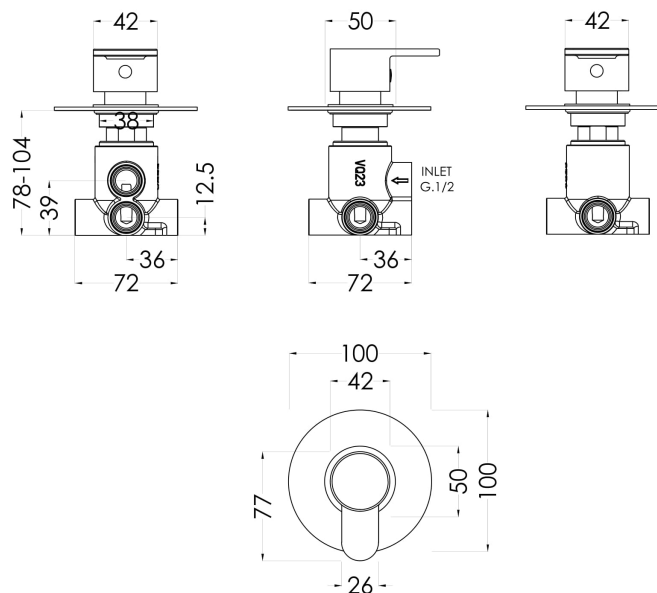

### Product Dimensions

Length (mm):	
Width (mm):	100
Height (mm):	100
Depth (mm):	135
Nett Weight (kg):	1.05

### Packaging Dimensions

Length (mm):	189
Width (mm):	175
Height (mm):	
Gross Weight (kg):	1.05

### Outer Box Dimensions (If Applicable)

Length (mm):	
Width (mm):	370
Height (mm):	720
Depth (mm):	220
Gross Weight (kg):	
Barcode:	5056211899020

### Product Details

Country of Origin:	United Kingdom
Fitting Instruction:	Yes
Product Material:	Brass
Mount Type:	Wall, Recessed
Outlet Elbow Supplied:	No
Easy Clean:	Not Applicable
Head Included:	No
Handset Included:	No
Body Jets Included:	No
No of Body Jets:	Not Applicable
Operating Pressure (bar):	0.2
Valve/Cartridge Type:	1/4 Turn Ceramic Disc
Flow Rates (L/min):	0.1 bar: 5.2    0.5 bar: 13.3    1 bar: 19.1    2 bar: 27    3 bar: 33.2
TMV2 Approved:	No    Approval No: N/A
TMV3 Approved:	No    Approval No: N/A
WRAS Approved:	No    Approval No: N/A
Head Function:	Not Applicable
Handset Function:	Not Applicable
Body Jet Info:	Not Applicable
Pipe Size:	15 mm (1/2" Bsp)
Pipe Centres:	N/A
Colour/Finish:	Chrome
Hose Included:	Not Applicable
No. of Outlets:	4