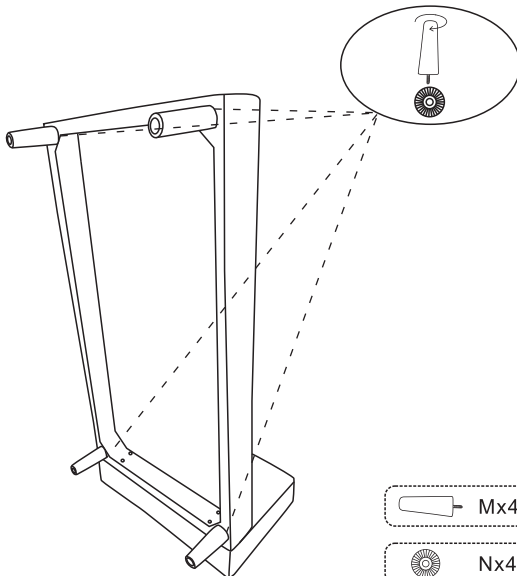

STEP 5

Install four legs (M *4) to The Loveseat(I)

STEP 6