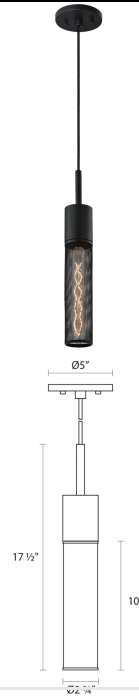

Project:

Spec Sheet

Dimensions

Height:	17.5"
Diameter:	2.75"
Canopy/Backplate/Base:	5"
Hanging Details:	10' Adj. Black Silk Cord
Size:	1-Light

Electrical Specs

Bulb 1 Type:	Medium Base
Bulb Quantity:	1
Input Voltage:	120VAC
Wattage:	60
Color Temperature:	N/A
Dimming Type:	N/A

Installation

Installation:	Licensed electrician required
Sloped Ceiling Compatible?:	Compatible

Shipping

Carton 1 L x W x H:	13" X 13" X 5"
Carton 1 Gross Weight:	3 LBS

Shade

Shade 1 Material:	Wire Mesh
-------------------	-----------