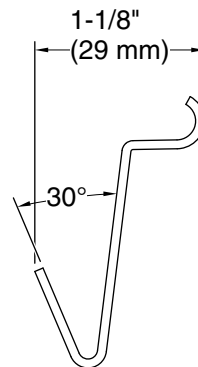

## Technical Information

All product dimensions are nominal.

Installation Type: Freestanding

Material: Stainless Steel