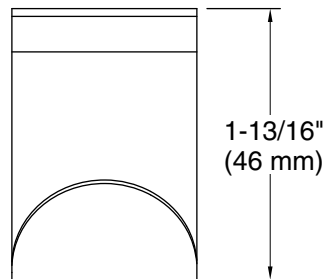

## Technical Information

All product dimensions are nominal.

Installation Type: Freestanding

Material: Stainless Steel