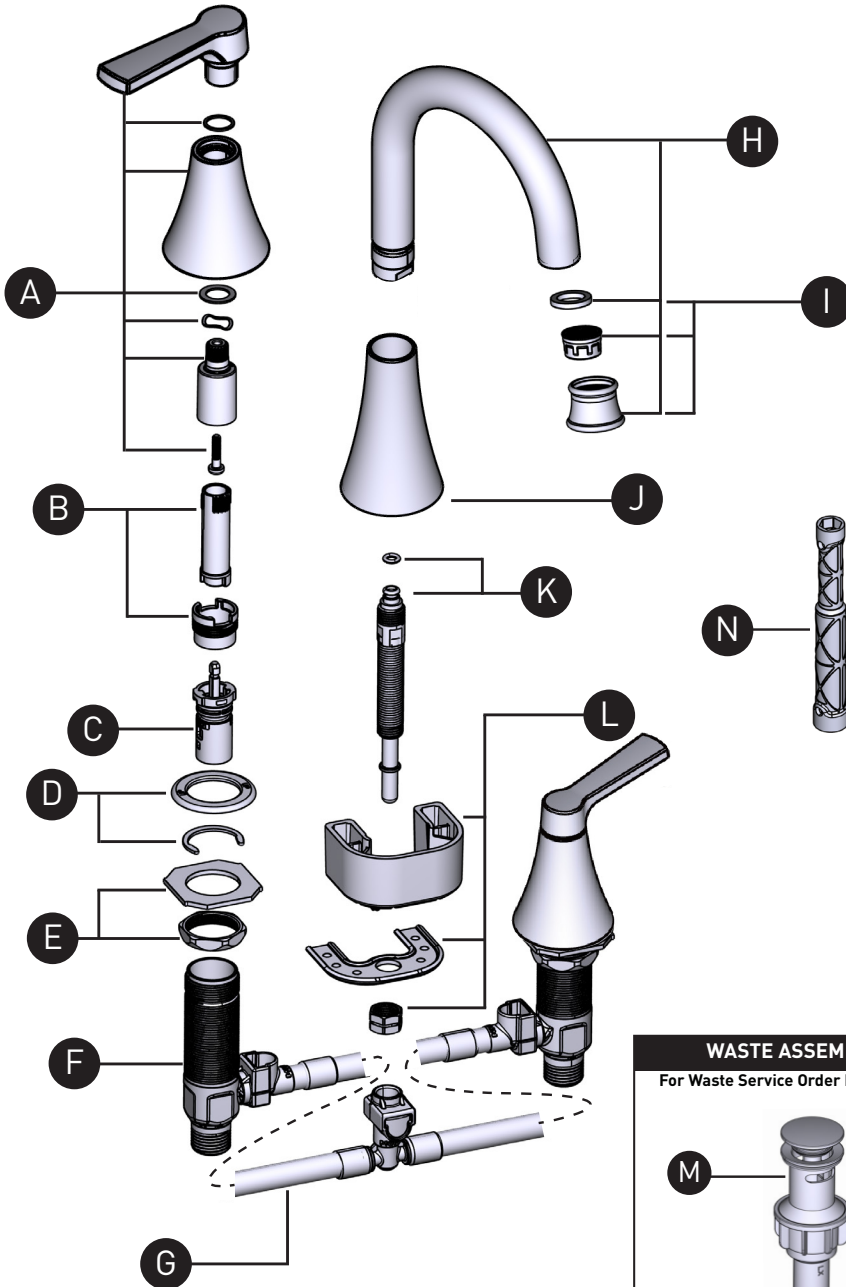

### MIKAH™ Two Handle Widespread Lavatory Faucet 84312 Series

ORDER BY PART NUMBER

ID	Kit Number	Finish
*A	212561	See below
B	174290	N/A
C	1234	N/A
D	103759	N/A
E	12715	N/A
F	174292 (Hot)	N/A
	174291 (Cold)	N/A
G	114299	N/A
*H	212562	See below
*I	212563	See below
*J	212619	See below
K	131170	N/A
L	93959	N/A
M	186478	Chrome
	186478BL	Matte Black
	186478BZG	Bronzed Gold
	186478CSL	(Use for Spot Resist Brushed Nickel)
N	118305	N/A

**\*Finish Determined by Suffix**

Finish	Description
No Suffix	Chrome
BL	Matte Black
BZG	Bronzed Gold
SRN	Spot Resist Brushed Nickel

#### WASTE ASSEMBLIES

For Waste Service Order Full Assembly