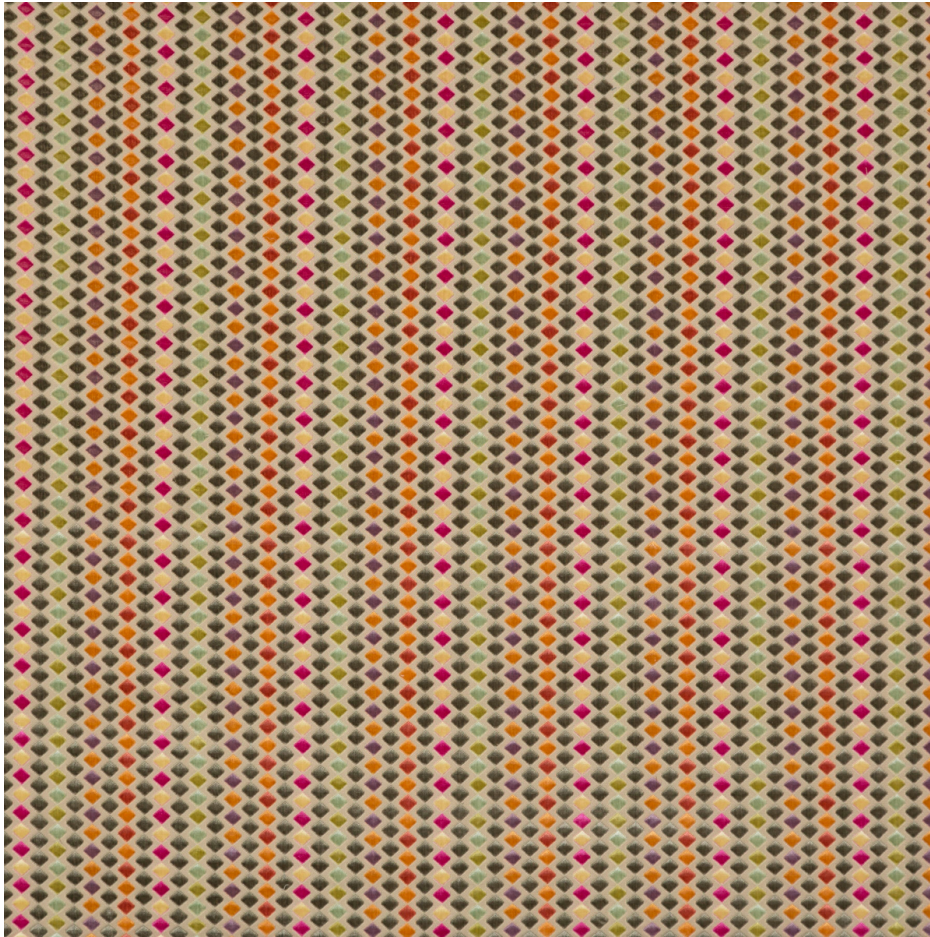

Clarendon Diamonds - Multi
SKU: BF10595.1.0

LEE JOFA

SKU: **BF10595.1.0**

Repeat UOM: **cm cm (0 in)**

Horizontal Repeat: **17 cm (6.69 in)**

Type: **Velvet**

End Use: **Upholstery**

Performance ACT Symbols: 

Width: **135 cm (53.15 in)**

Vertical Repeat: **5 cm (1.97 in)**

Brand: **G P & J Baker**

Railroaded: **No**

Composition: **Bemberg - 51%, Cotton - 49%**