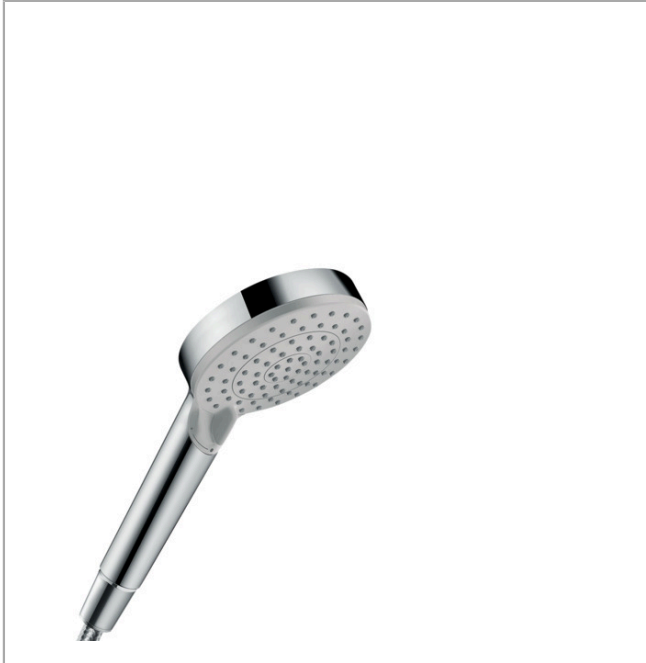

Vernis Blend
Hand shower 100 Vario 2.5 GPM
 Finishes : **chrome** Part no. : **26270001**

Description

Features

- Spray modes: Rain, IntenseRain
- 80 no-clog spray channels
- Continuous spray mode adjustment
- easy cleanable plastic spray disc
- Flow: 2.5 GPM (9.5 L/Min)

Item details

List Price \$ 43.00

Technology

Compliance

Product image

Scale drawing