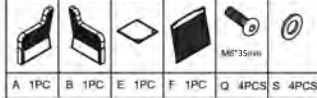

ASSEMBLY INSTRUCTIONS

Step 1