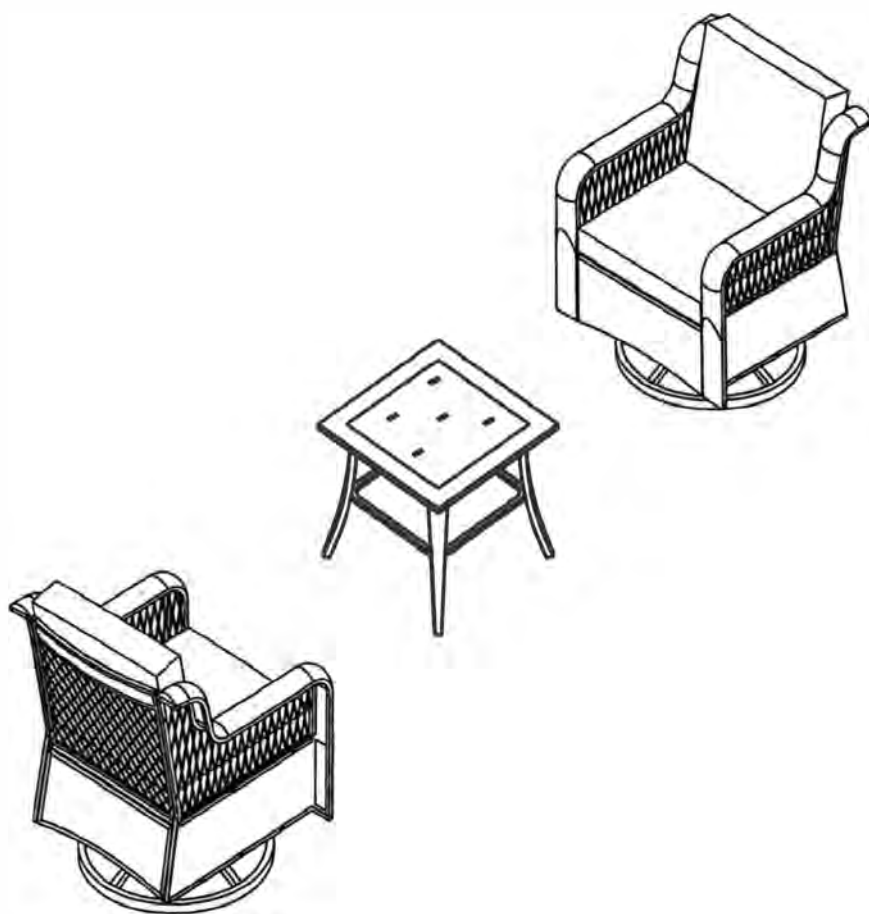

3-PIECE SOFA SET ASSEMBLY INSTRUCTIONS

ATTENTION

1. This chair comes with 1 box , please check the parts list and hardware list carefully to make sure you've received all parts.
2. If there are any missing parts, please contact us with the missing part and the missing part number, we'll resend them to you ASAP.
3. If there are any damaged parts, please contact us with clear picture or clear video, we'll offer you the best solution after confirming it.

Parts List					
					
A 2PCS	B 2PCS	C 2PCS	D 2PCS	E 2PCS	F 2PCS
					
G 2PCS	H 2PCS	I 2PCS	J 1PC	J1 1PC	K 4PCS
					
L 1PC	M 2PCS	N 2PCS			
Hardware List					
					
M6*35mm	M6*30mm				
Q 28PCS	R 36PCS	S 92PCS	T 16PCS	U 1PC	V 1PC
					
M6*25mm	M6*15mm				
W 4PCS	X 8PCS				