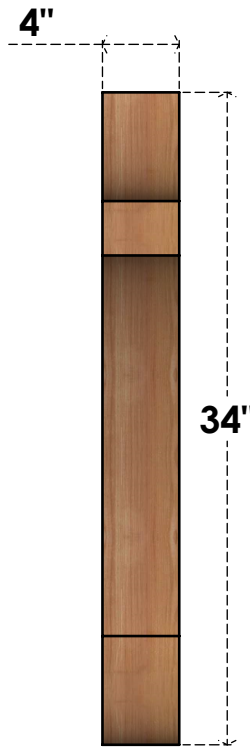

BRC04X26X34OLY00RWR

4"W X 26"D X 34"H OLYMPIC ROUGH SAWN BRACE, WESTERN RED CEDAR

SIDE

FRONT

EKENA MILLWORK
 2300 WEST MAIN ST.
 CLARKSVILLE, TX 75426
 TOLL FREE: 866-607-0453
 WWW.EKENAMILLWORK.COM

NOTES

1. INSTALLATION TO BE COMPLETED IN ACCORDANCE WITH MANUFACTURER'S SPECIFICATIONS.
2. DRAWING MAY NOT BE TO SCALE
3. THIS DRAWING IS INTENDED FOR DESIGN AND PLANNING PURPOSES ONLY.
4. ALL INFORMATION CONTAINED HEREIN WAS CURRENT AT THE TIME OF DEVELOPMENT BUT MUST BE REVIEWED AND APPROVED BY THE PRODUCT MANUFACTURER TO BE CONSIDERED ACCURATE.
5. PRODUCTS ARE NOT KILN DRIED. THIS ITEM IS UNIQUE AND WILL CONTAIN THE NATURAL VARIATIONS THAT THE WOOD SPECIES OFFERS. THIS MAY RESULT IN VARIATIONS UP TO 1/4"