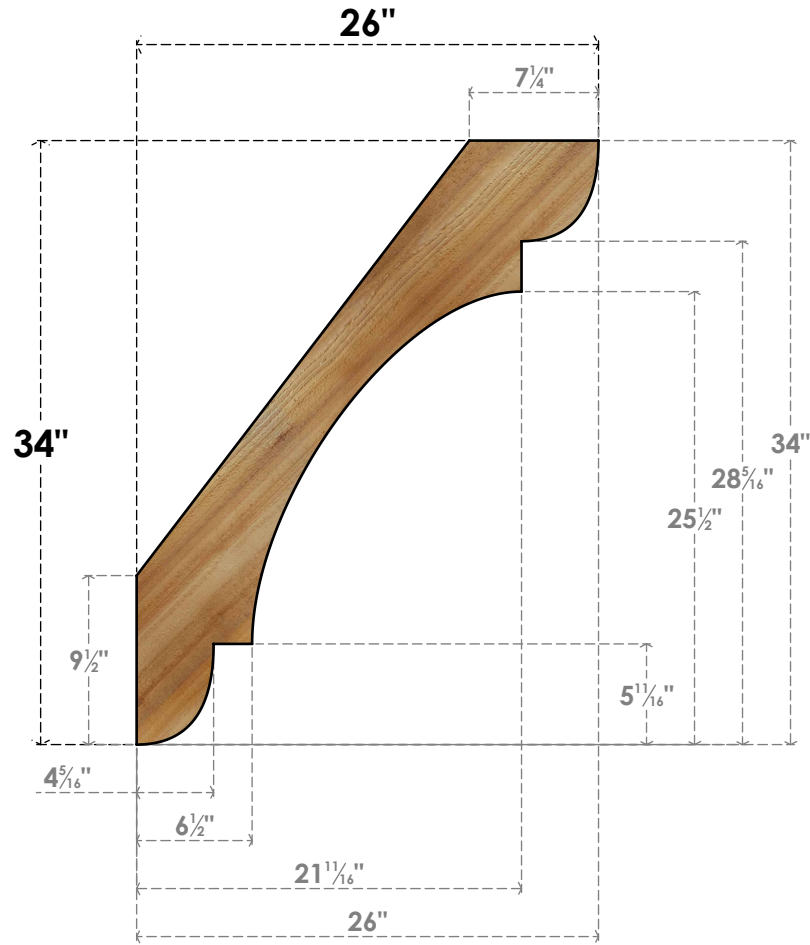

BRC04X26X34OLY00RWR

4"W X 26"D X 34"H OLYMPIC ROUGH SAWN BRACE, WESTERN RED CEDAR

SIDE

FRONT

EKENA MILLWORK
 2300 WEST MAIN ST.
 CLARKSVILLE, TX 75426
 TOLL FREE: 866-607-0453
 WWW.EKENAMILLWORK.COM

NOTES

1. INSTALLATION TO BE COMPLETED IN ACCORDANCE WITH MANUFACTURER'S SPECIFICATIONS.
2. DRAWING MAY NOT BE TO SCALE
3. THIS DRAWING IS INTENDED FOR DESIGN AND PLANNING PURPOSES ONLY.
4. ALL INFORMATION CONTAINED HEREIN WAS CURRENT AT THE TIME OF DEVELOPMENT BUT MUST BE REVIEWED AND APPROVED BY THE PRODUCT MANUFACTURER TO BE CONSIDERED ACCURATE.
5. PRODUCTS ARE NOT KILN DRIED. THIS ITEM IS UNIQUE AND WILL CONTAIN THE NATURAL VARIATIONS THAT THE WOOD SPECIES OFFERS. THIS MAY RESULT IN VARIATIONS UP TO 1/4"