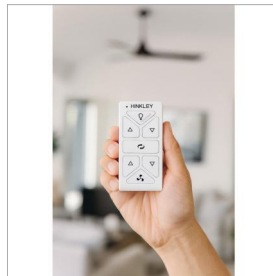

HIRO CONTROL W/WIFI 52IN METRO ILL

980018FWH-033L

HIRO CONTROL METRO WET ILLUMINATED

DETAILS	
FINISH:	White
MATERIAL:	Composite
DIMMABLE:	DOES NOT APPLY

DIMENSIONS	
WIDTH:	2.8"
HEIGHT:	4.5"

MOUNTING	
LEAD WIRE:	1 X 6"

SHIPPING	
CARTON LENGTH:	4.8
CARTON WIDTH:	2.8
CARTON HEIGHT:	6

PRODUCT DETAILS:

- Dry Rated; Suitable for indoor living spaces only
- Control your fan's power, light, speed, direction, and so much more from the Hinkley Home Automation app
- Accessory controls are available that are compatible with your home's WiFi network
- High quality composite resists rust, corrosion, and fading – ideal for harsh weather conditions
- Compatible with smart home networks, including Amazon Alexa and Google Home
- Compatible with your home's WiFi network