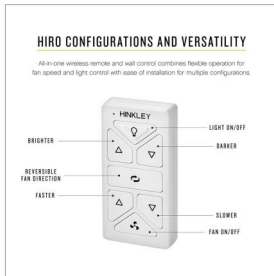

HIRO CONTROL W/WIFI 52IN METRO ILL

980018FWH-033L

HIRO CONTROL METRO WET ILLUMINATED

DETAILS	
FINISH:	White
MATERIAL:	Composite
DIMMABLE:	DOES NOT APPLY

DIMENSIONS	
WIDTH:	2.8"
HEIGHT:	4.5"

MOUNTING	
LEAD WIRE:	1 X 6"

SHIPPING	
CARTON LENGTH:	4.8
CARTON WIDTH:	2.8
CARTON HEIGHT:	6

PRODUCT DETAILS:

- Dry Rated; Suitable for indoor living spaces only
- Control your fan's power, light, speed, direction, and so much more from the Hinkley Home Automation app
- Accessory controls are available that are compatible with your home's WiFi network
- High quality composite resists rust, corrosion, and fading – ideal for harsh weather conditions
- Compatible with smart home networks, including Amazon Alexa and Google Home
- Compatible with your home's WiFi network