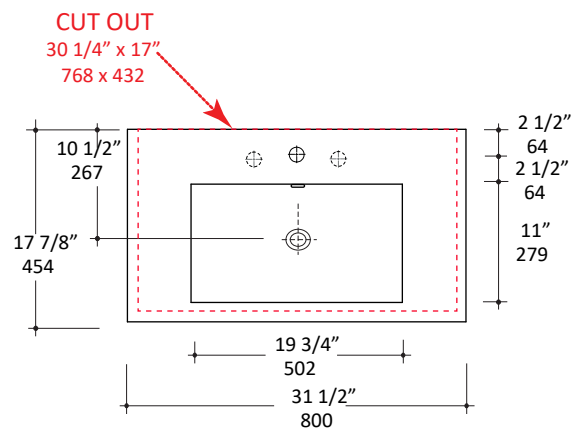

## Specifications:

<b>Installation:</b>	Wall-mount, vanity-top, or drop-in
<b>Exterior Dimensions:</b>	31 1/2" w x 17 7/8" d x 5 3/4" h
<b>Material:</b>	Porcelain
<b>Weight:</b>	46 lbs
<b>Overflow:</b>	Yes
<b>Finishes:</b>	001 - White
<b>Faucet Holes:</b>	00 - no hole 01 - one centered hole 02 - two hole - center and right, 4" spread 03 - three hole, 8" spread
<b>Cutout Size:</b>	30 1/4" x 17" (template available upon request)
<b>Faucet Hole Size:</b>	Ø 1 3/8"
<b>Drain Hole Size:</b>	Ø 1 3/4"

LACAVA reserves the right to revise any dimension or information on this sheet without notice. Dimensions are nominal and may vary within an industry accepted tolerance of 1/4".  
 Drawings provided herein are meant to give the user an idea of the product and are not made to scale.  
 Revised: 12/04/2020