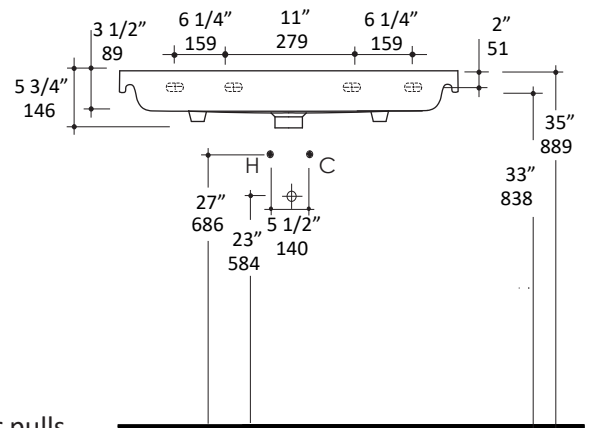

## Specifications:

<b>Installation:</b>	Wall-mount, vanity-top, or drop-in
<b>Exterior Dimensions:</b>	31 1/2" w x 17 7/8" d x 5 3/4" h
<b>Material:</b>	Porcelain
<b>Weight:</b>	46 lbs
<b>Overflow:</b>	Yes
<b>Finishes:</b>	001 - White
<b>Faucet Holes:</b>	00 - no hole 01 - one centered hole 02 - two hole - center and right, 4" spread 03 - three hole, 8" spread
<b>Cutout Size:</b>	30 1/4" x 17" (template available upon request)
<b>Faucet Hole Size:</b>	Ø 1 3/8"
<b>Drain Hole Size:</b>	Ø 1 3/4"

LACAVA reserves the right to revise any dimension or information on this sheet without notice. Dimensions are nominal and may vary within an industry accepted tolerance of 1/4".  
 Drawings provided herein are meant to give the user an idea of the product and are not made to scale.  
 Revised: 12/04/2020