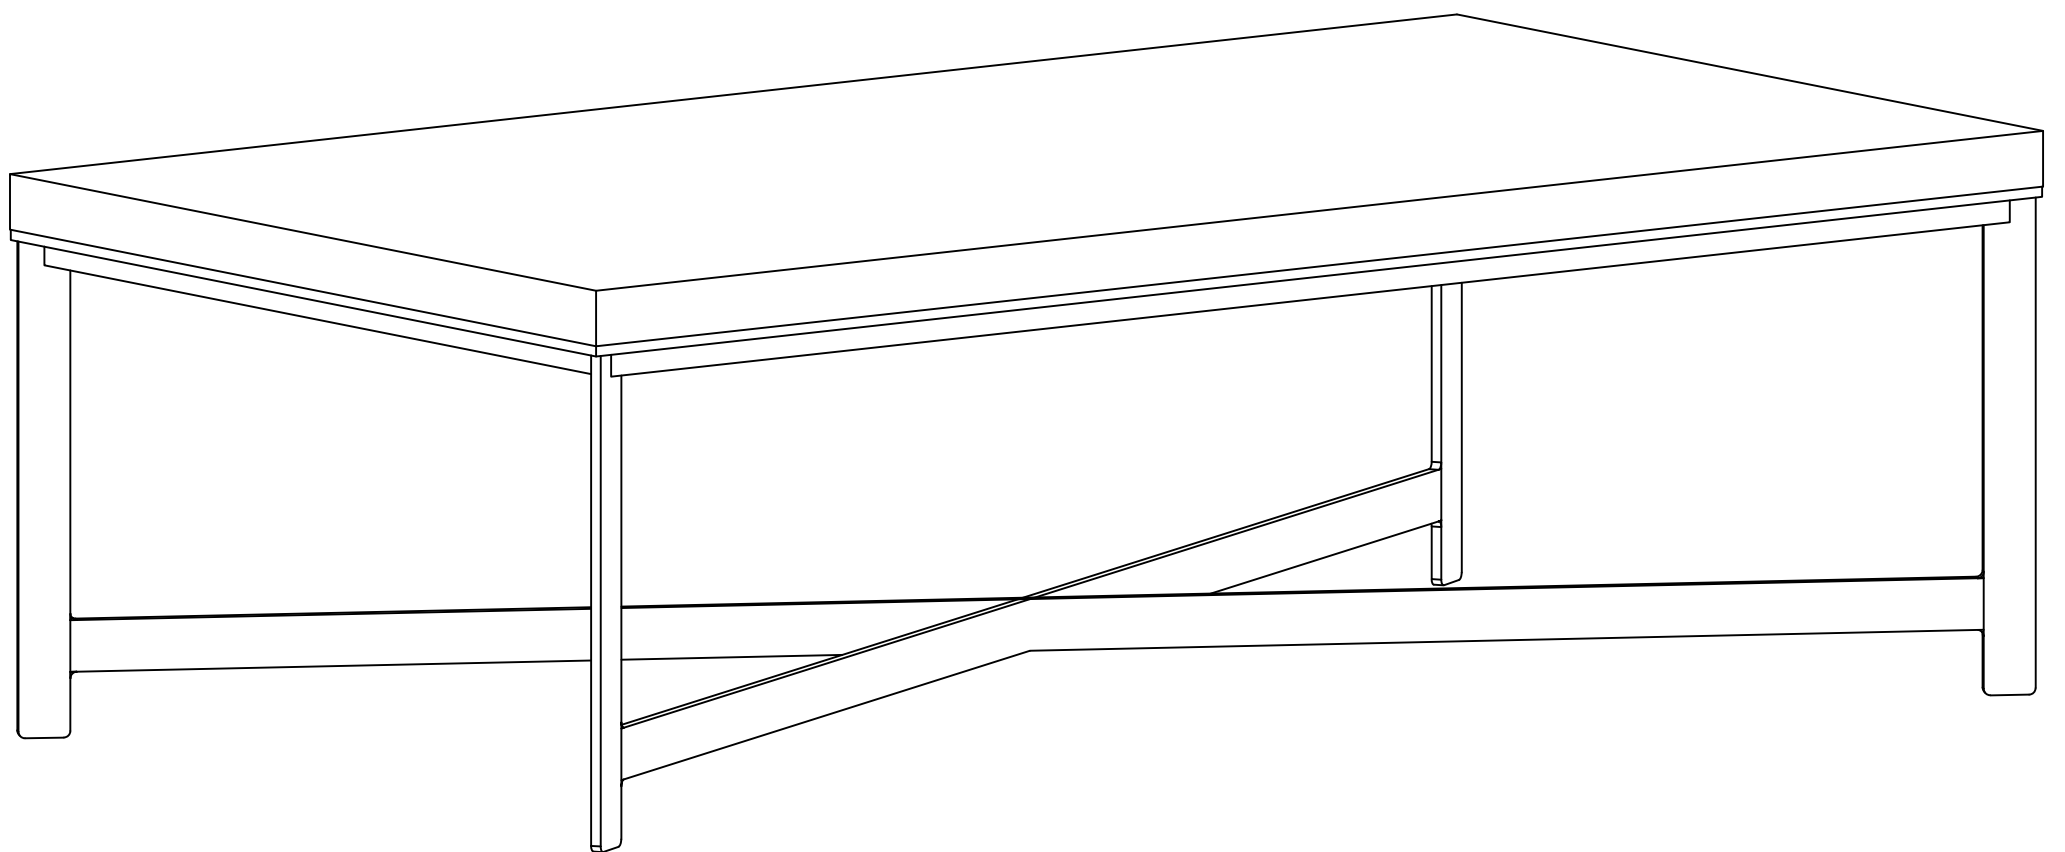

# Assembly Instruction

Product Description: Iron Coffee Table

## Hardware/Component List :

No.	Hardware/Component List	Quantity.
1	 Iron Base	1
2	 Marble Top	1

Assembly Instruction  
Product Description: Hammered Iron Coffee Table

1

2