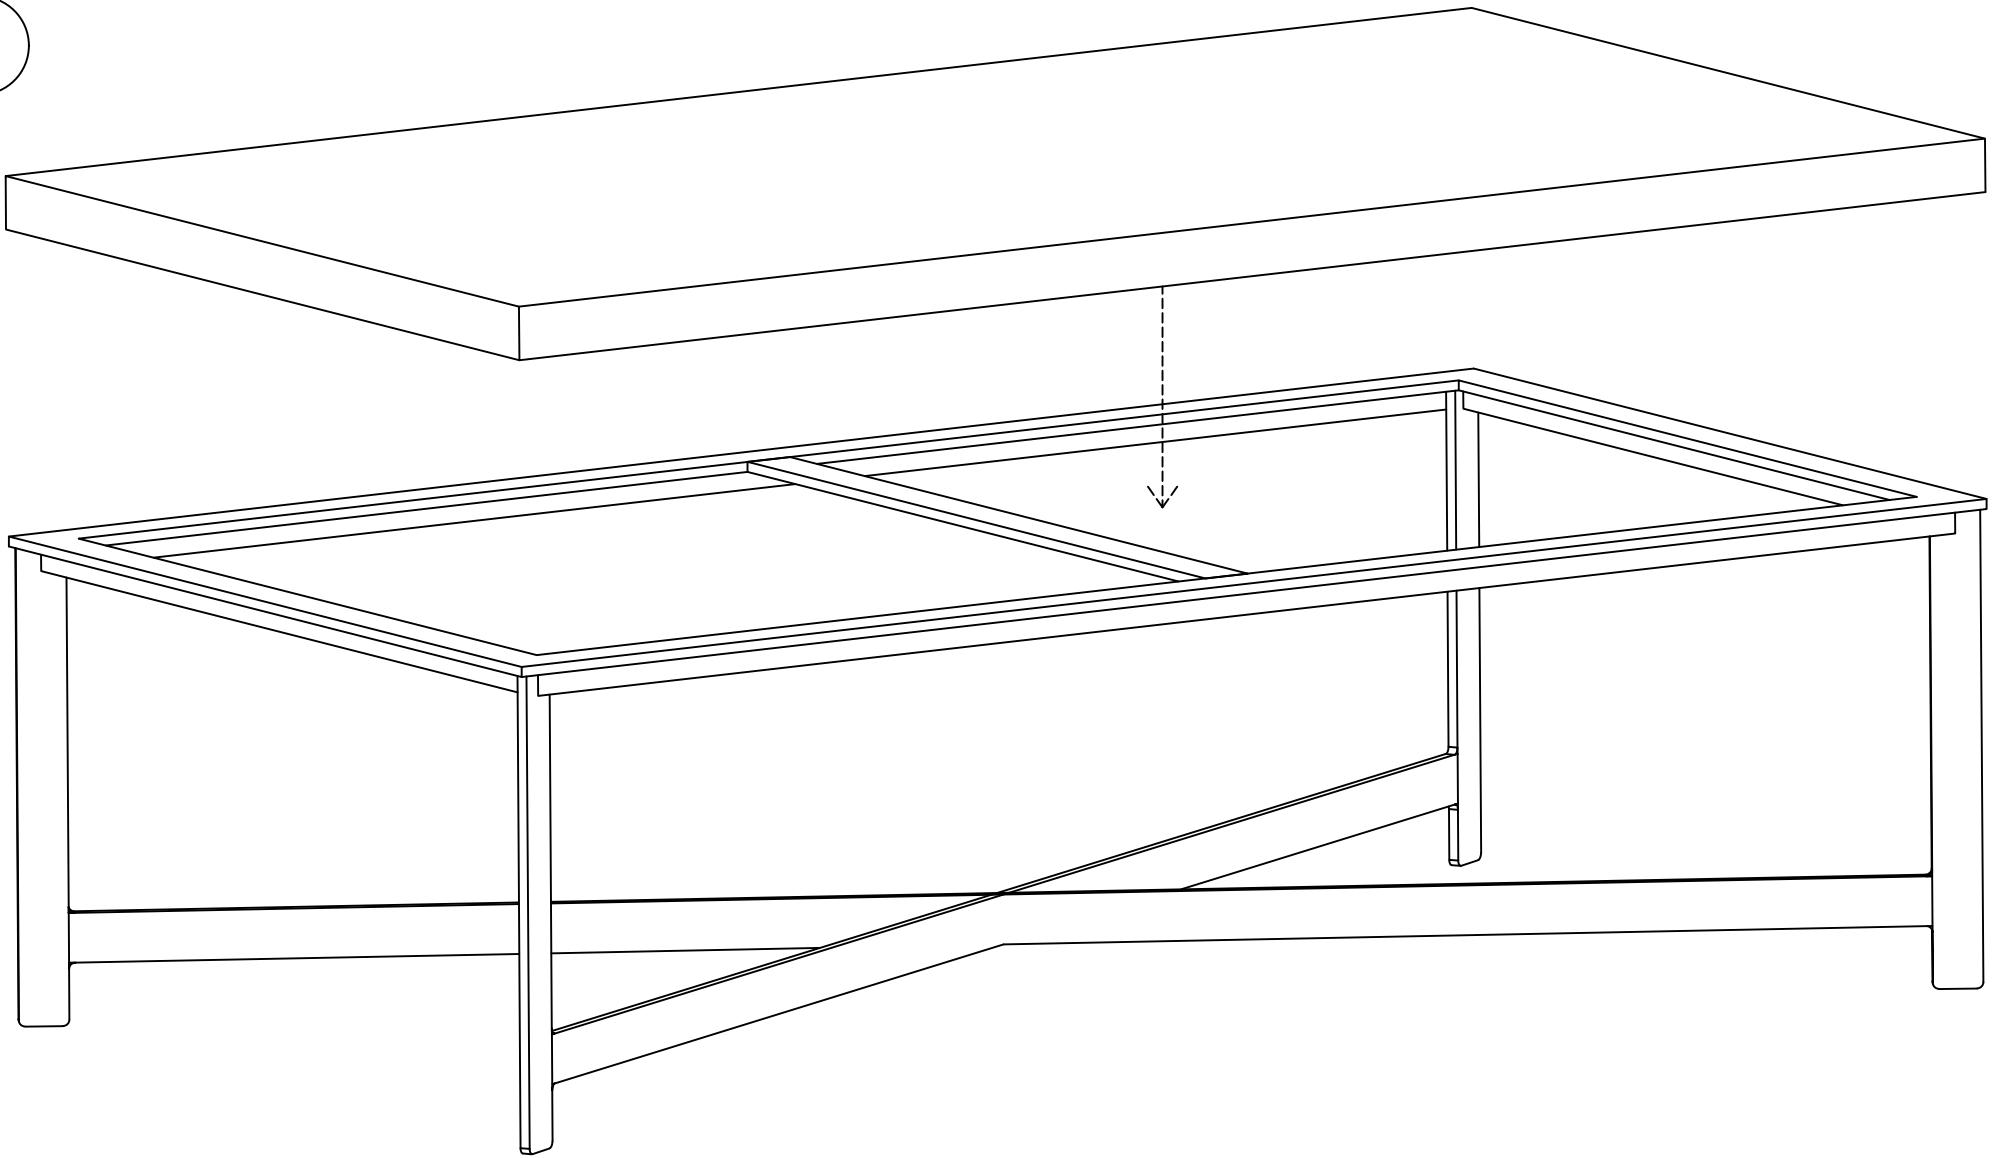

# Assembly Instruction

Product Description: Iron Coffee Table

## Hardware/Component List :

No.	Hardware/Component List	Quantity.
1	 Iron Base	1
2	 Marble Top	1

Assembly Instruction  
Product Description: Hammered Iron Coffee Table

1

2