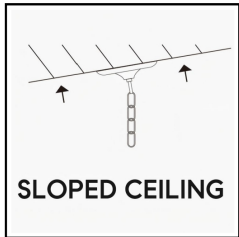

# PRODUCT DIMENSIONS

110V

Energy-saving

60W Max voltage