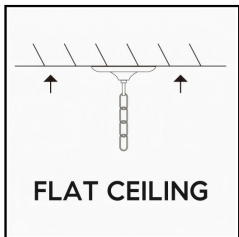

# PRODUCT DIMENSIONS

110V

Energy-saving

60W Max voltage