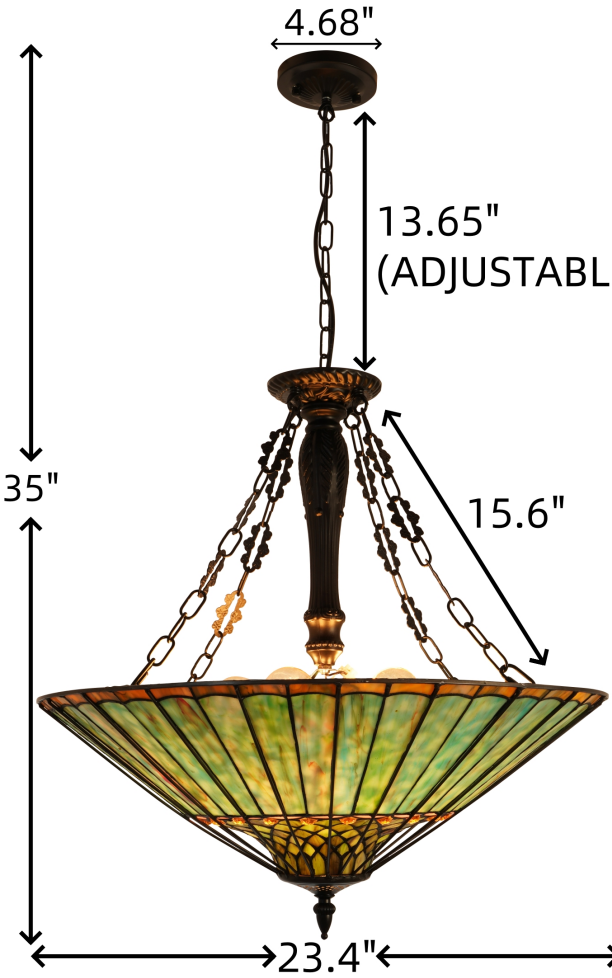

# PRODUCT DIMENSIONS

110V

Energy-saving

60W Max voltage