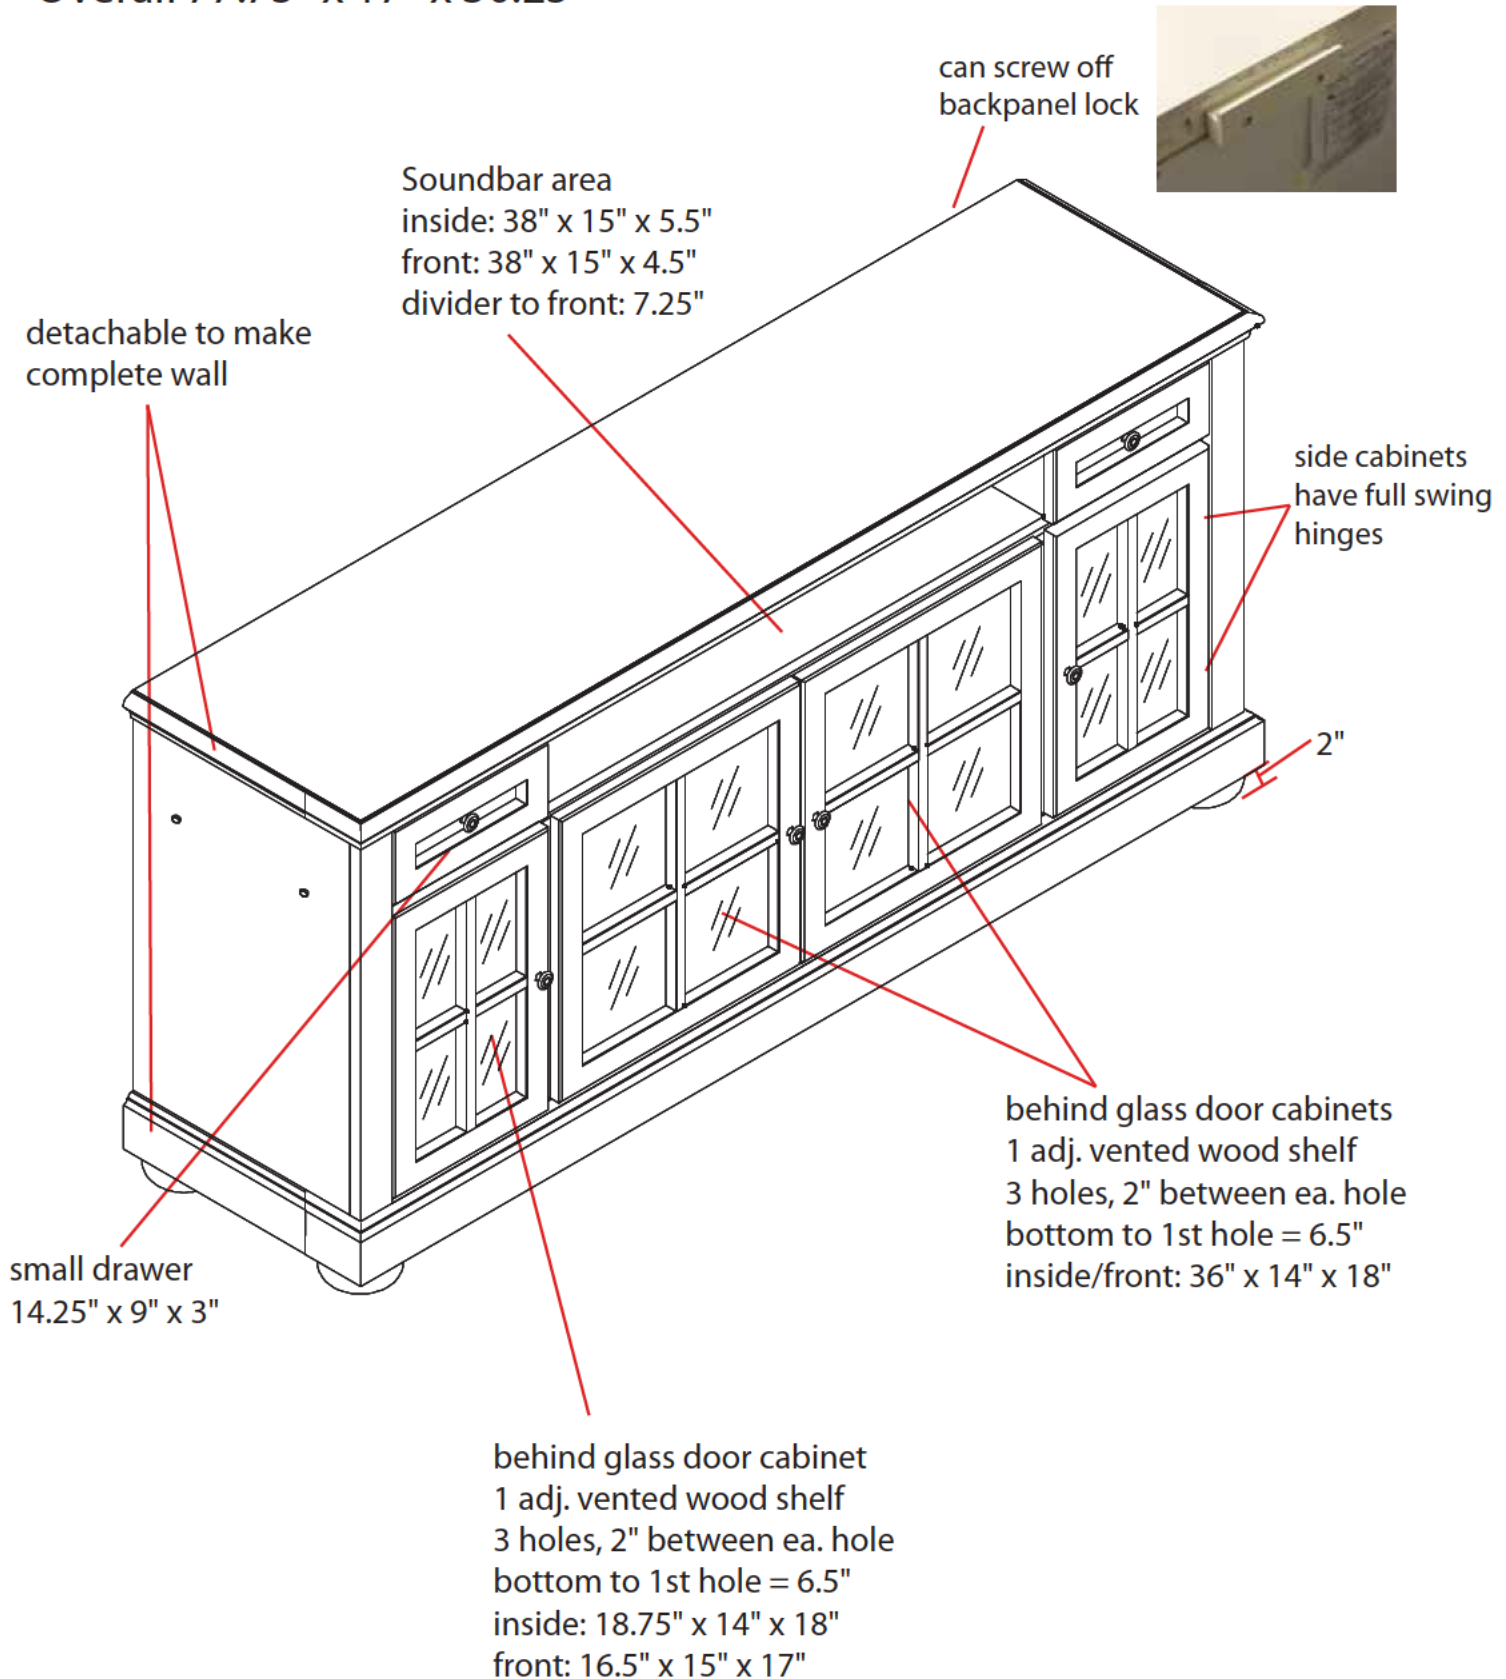

76" TV Console production

Overall 77.75" x 17" x 30.25"

* Vintage White Finish
Please note white will take on color of lighting in room