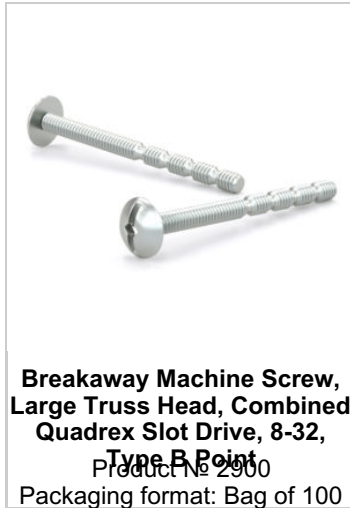

Contemporary Metal Pull - 7265

This pull with unique geometric lines will add a modern touch to furniture and cabinetry.

Product № BP7265160195

Center to Center 6 5/16 in*

Finish Brushed Nickel

Length - Overall Dimensions 9 9/32 in*

SUGGESTED PRODUCTS

Breakaway Machine Screw, Large Truss Head, Combined Quadrex Slot Drive, 8-32, Type B Point
 Product № 2905
 Packaging format: Bag of 50 units

Breakaway Machine Screw, Large Truss Head, Combined Quadrex Slot Drive, 8-32, Type B Point
 Product № 2900
 Packaging format: Bag of 100 units