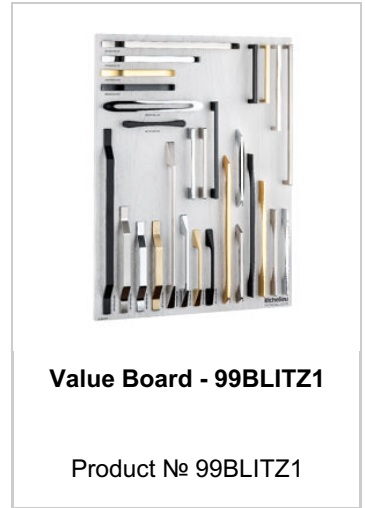

Contemporary Metal Pull - 7265

This pull with unique geometric lines will add a modern touch to furniture and cabinetry.

Product № BP7265160195

Center to Center 6 5/16 in*

Finish Brushed Nickel

Length - Overall Dimensions 9 9/32 in*

SUGGESTED PRODUCTS

Breakaway Machine Screw, Large Truss Head, Combined Quadrex Slot Drive, 8-32, Type B Point
 Product № 2905
 Packaging format: Bag of 50 units

Breakaway Machine Screw, Large Truss Head, Combined Quadrex Slot Drive, 8-32, Type B Point
 Product № 2900
 Packaging format: Bag of 100 units

Expression Board - 99049

Product № 99049

Value Board - 99BLITZ1

Product № 99BLITZ1

DISCLAIMER

Although our black finish is achieved through a rigorous process, it may show signs of normal usage faster than other finishes.