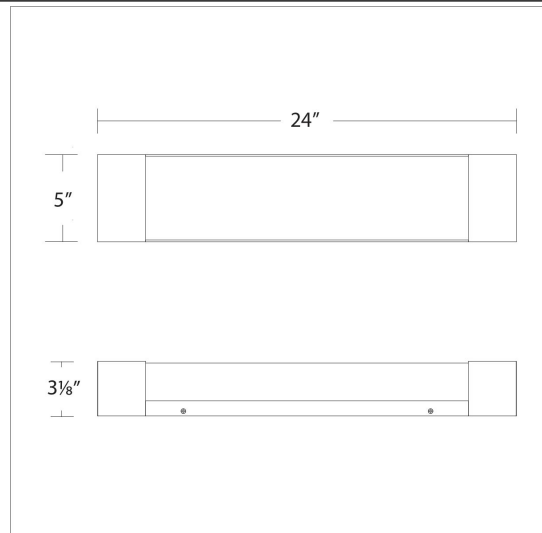

Fixture Type: _____

Catalog Number: _____

Project: _____

Location: _____

Wall Sconce 3000K

Model & Size	Color Temp & CRI	Finish	Watt	LED Lumens	Delivered Lumens	Title 24
24"	3000K 90	AB Aged Brass	34W	3800	1733	YES
	3000K 90	BN Brushed Nickel	34W	3800	1733	YES

DESCRIPTION

Flattering illumination. Experience unparallel task lighting above a vanity or alongside a mirror.

FEATURES

- Driver conceals within the fixture
- 5 Year warranty

SPECIFICATIONS

Color Temp:	3000K
Input:	120-277 VAC, 50/60Hz
CRI:	90
Dimming:	ELV: 100-10%
Rated Life:	50000 Hours
Mounting:	Can be mounted on wall in all orientations
Standards:	ETL, cETL, Title 24: 2019 Damp Location Listed
Construction:	Aluminum hardware with mitered tempered glass diffuser

FINISHES

Brushed Nickel

LINE DRAWING