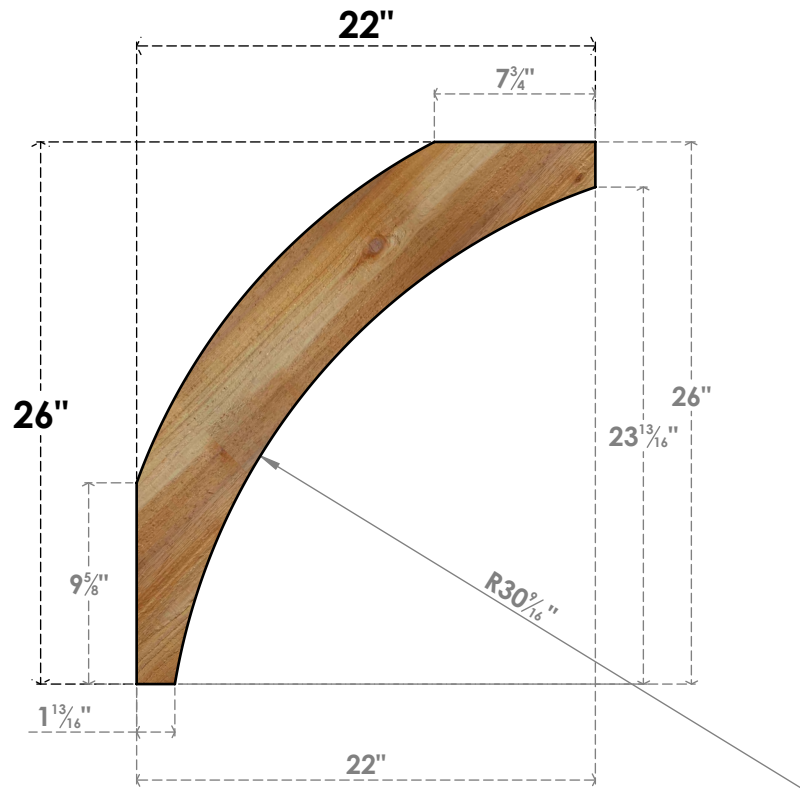

BRC04X22X26THR00RWR

4"W X 22"D X 26"H THORTON ROUGH SAWN BRACE, WESTERN RED CEDAR

SIDE

FRONT

EKENA MILLWORK
 2300 WEST MAIN ST.
 CLARKSVILLE, TX 75426
 TOLL FREE: 866-607-0453
 WWW.EKENAMILLWORK.COM

NOTES

1. INSTALLATION TO BE COMPLETED IN ACCORDANCE WITH MANUFACTURER'S SPECIFICATIONS.
2. DRAWING MAY NOT BE TO SCALE
3. THIS DRAWING IS INTENDED FOR DESIGN AND PLANNING PURPOSES ONLY.
4. ALL INFORMATION CONTAINED HEREIN WAS CURRENT AT THE TIME OF DEVELOPMENT BUT MUST BE REVIEWED AND APPROVED BY THE PRODUCT MANUFACTURER TO BE CONSIDERED ACCURATE.
5. PRODUCTS ARE NOT KILN DRIED. THIS ITEM IS UNIQUE AND WILL CONTAIN THE NATURAL VARIATIONS THAT THE WOOD SPECIES OFFERS. THIS MAY RESULT IN VARIATIONS UP TO 1/4"