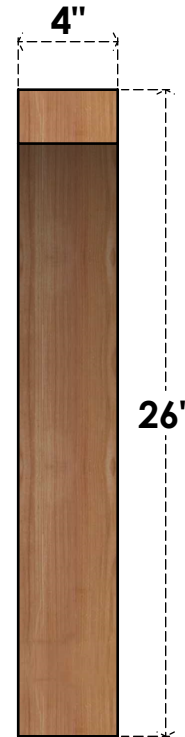

BRC04X22X26THR00RWR

4"W X 22"D X 26"H THORTON ROUGH SAWN BRACE, WESTERN RED CEDAR

SIDE

FRONT

EKENA MILLWORK
 2300 WEST MAIN ST.
 CLARKSVILLE, TX 75426
 TOLL FREE: 866-607-0453
 WWW.EKENAMILLWORK.COM

NOTES

1. INSTALLATION TO BE COMPLETED IN ACCORDANCE WITH MANUFACTURER'S SPECIFICATIONS.
2. DRAWING MAY NOT BE TO SCALE
3. THIS DRAWING IS INTENDED FOR DESIGN AND PLANNING PURPOSES ONLY.
4. ALL INFORMATION CONTAINED HEREIN WAS CURRENT AT THE TIME OF DEVELOPMENT BUT MUST BE REVIEWED AND APPROVED BY THE PRODUCT MANUFACTURER TO BE CONSIDERED ACCURATE.
5. PRODUCTS ARE NOT KILN DRIED. THIS ITEM IS UNIQUE AND WILL CONTAIN THE NATURAL VARIATIONS THAT THE WOOD SPECIES OFFERS. THIS MAY RESULT IN VARIATIONS UP TO 1/4"