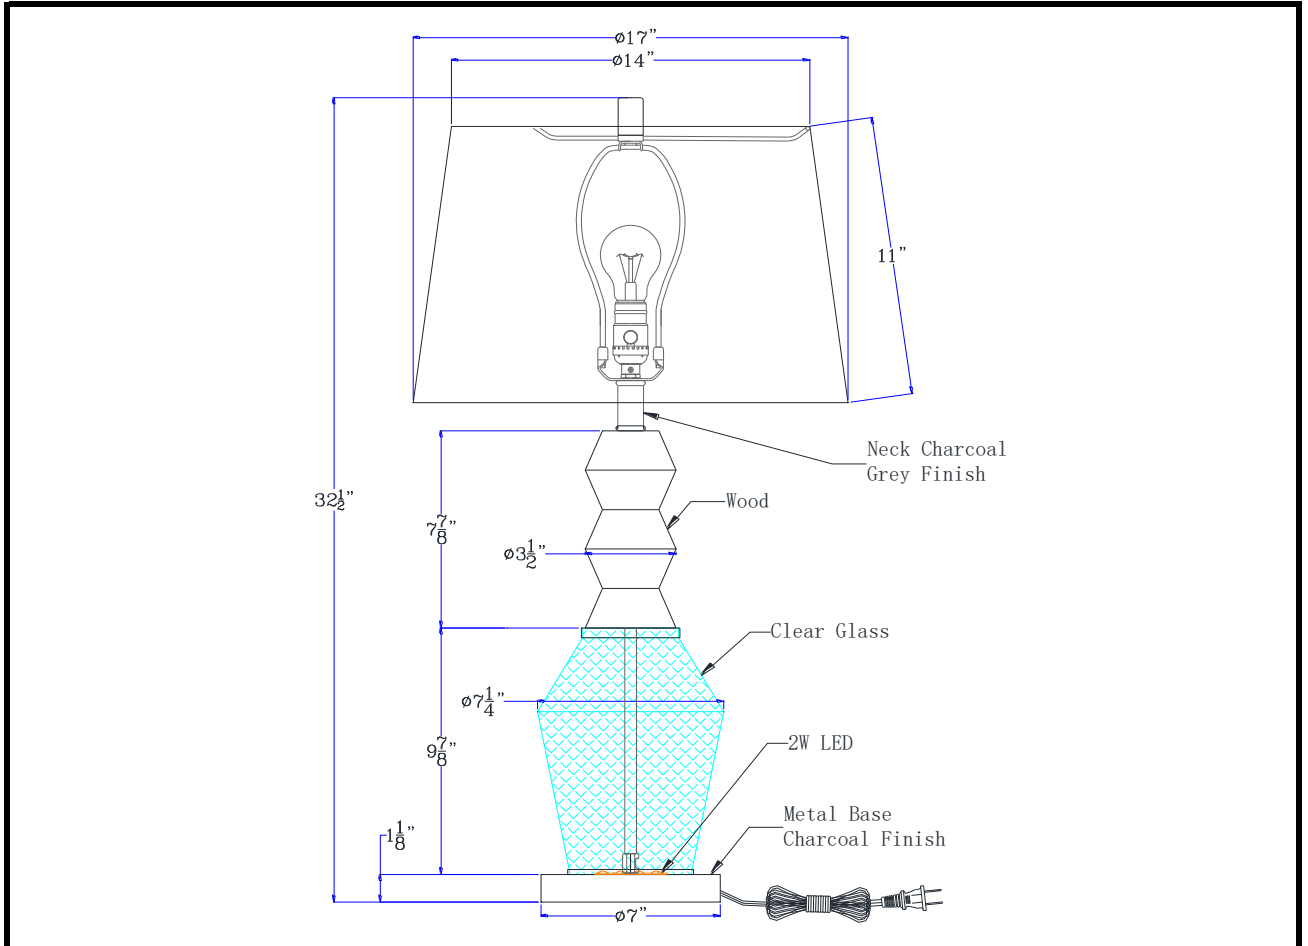

Type: _____

Project: _____

Catalog No.: _____

Specifications subject to change without notice

Lamp/Wattage: _____

Model No:

Description: 100W LED Harlan metal/glass table lamp with 2W LED night light

Material: Metal/Glass/Wood

Finish : Dark Oak / Iron Grey

Height: 32 1/2"

Reach/Depth: 17"

Base Width: Dia.7"

Wattage : 100W+2W

Socket : Medium Base (E26)+LED

Switch: 3-WAY

Bulb: Incandescent, CFL

Wire Length: 6'

Wire Color: Black

Shade No:

Material: Fabric

Shade size: 14"X17"X11"

Certificate : 