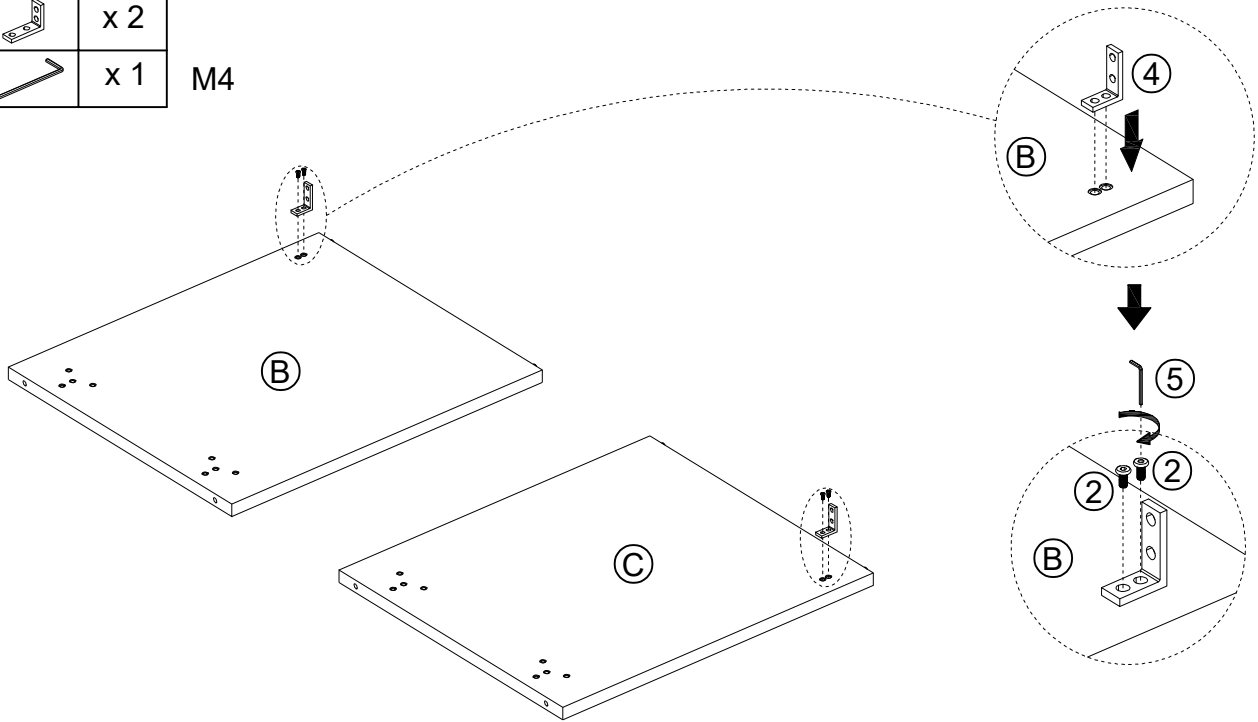

## PARTS LIST

<b>A</b> <span style="float: right;"><b>x 1</b></span>  <b>Top Panel</b>	<b>B</b> <span style="float: right;"><b>x 1</b></span>  <b>Left Side Panel</b>	<b>C</b> <span style="float: right;"><b>x 1</b></span>  <b>Right Side Panel</b>	<b>D</b> <span style="float: right;"><b>x 1</b></span>  <b>Supporting Tube</b>
---	---	---	---

NOTE: Should be assembled on soft surface to keep balance.

## STEP 1

2		x 4
4		x 2
5		x 1

M4

Install L connect bracket (4) onto side panel (B) & (C) using bolt (2) and fully tighten the bolt with Allen key(5).