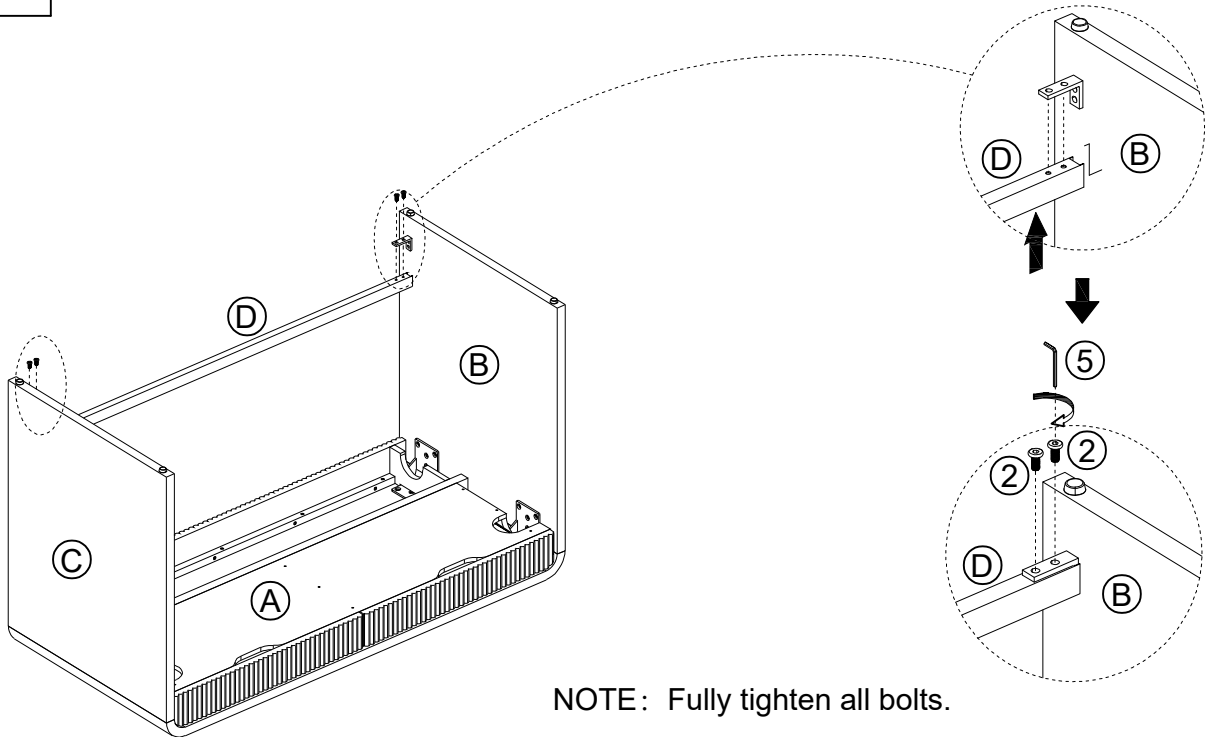

## STEP 1

2		x 4
4		x 2
5		x 1

M4

Install L connect bracket (4) onto side panel (B) & (C) using bolt (2) and fully tighten the bolt with Allen key(5).

## STEP 2

1		x 16
3		x 4
6		x 1

M5

First insert wooden dowel (3) into side panel (B) & (C), Then connect side panel (B) & (C) to top panel (A). Install L connect bracket onto side panel (B) & (C) using bolt (1) and the bolt with Allen key(6) to approximately 70%.

### STEP 3

NOTE: Fully tighten all bolts.

Install L connect bracket (4) onto supporting tube (D) using bolt (2) and fully tighten the bolt with Allen key(5) 100%.