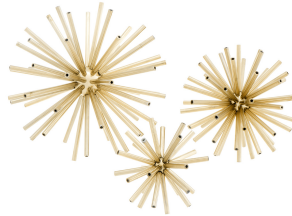

E I C H H O L T Z

SPECIFICATION SHEET

Item no.	110345
Item description	Object Meteor set of 3 polished brass
Category	Accessories
Type	Deco accessoires
Country of origin	India

ITEM MEASUREMENTS

Dimensions (cm)	ø 27 ø 19 ø 14,5 cm
Dimensions (inch)	10.63" dia 7.48" dia 5.71" dia
Net weight (kg)	2

SPECIFICATIONS

Material(s)	Aluminium Iron
Finish(es)/colour(s)	Polished brass
Suitable for	Indoor use/dry locations only

PACKAGE INFORMATION (MTR/KG)

Package measurements	0,525 x 0,415 x 0,325
Volume	0,0708
Gross weight (kg)	3,60