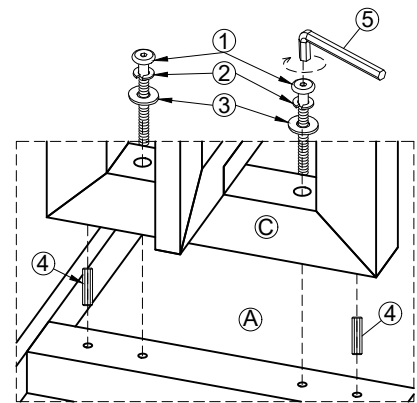

WARNING

This product is NOT a Clothing Storage Unit (CSU).

DO NOT use it for clothing storage.

Improper use may cause furniture tipover.

Assembly Instruction

CEMENT CONSOLE TABLE

PART LISTS				HARDWARE LISTS			
NO	DESCRIPTION	SKETCH	Q.TY	NO	DESCRIPTION	SKETCH	Q.TY
Ⓐ	Table Top		1 Pc	①	Bolt 1/4" x 70mm		08 Pcs
				②	Spring Washer 1/4"		08 Pcs
Ⓑ	Side Frame		2 Pcs	③	Flat Washer 1/4"		08 Pcs
				④	Wooden dowel Ø8 x 30mm		12 Pcs
Ⓒ	Leg Frame		2 Pcs	⑤	Allen Key L=60		1 Pc
Ⓓ	Middle Support Bar		2 Pcs	⑥ Anti Tip Kit			2 sets
				⑥.1	Plastic Anchor		2 Pcs
				⑥.2	Metal Bracket		4 Pcs
				⑥.3	Long screw M4 x 40 mm		2 Pcs
				⑥.4	Short screw M4 x 20 mm		2 Pcs
				⑥.5	Steel wire		2 Pcs

Assembly Instruction

CEMENT CONSOLE TABLE

STEP 1:

①	②	③	④
			
Q.ty: 4pcs	Q.ty: 4pcs	Q.ty: 4pcs	Q.ty: 8pcs

STEP 2:

①	②	③	④
			
Q.ty: 4pcs	Q.ty: 4pcs	Q.ty: 4pcs	Q.ty: 4pcs

Assembly Instruction

CEMENT CONSOLE TABLE