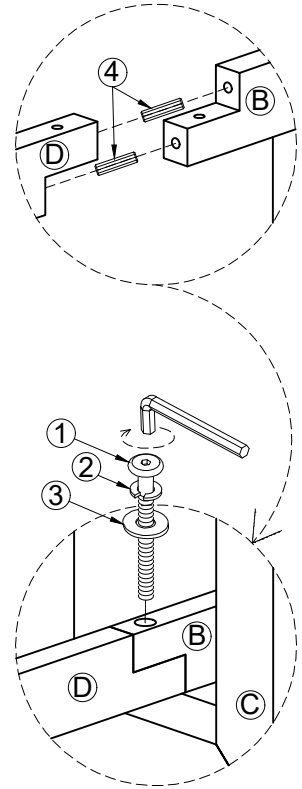

WARNING

This product is NOT a Clothing Storage Unit (CSU).

DO NOT use it for clothing storage.

Improper use may cause furniture tipover.

Assembly Instruction

CEMENT CONSOLE TABLE

PART LISTS				HARDWARE LISTS			
NO	DESCRIPTION	SKETCH	Q.TY	NO	DESCRIPTION	SKETCH	Q.TY
Ⓐ	Table Top		1 Pc	①	Bolt 1/4" x 70mm		08 Pcs
				②	Spring Washer 1/4"		08 Pcs
Ⓑ	Side Frame		2 Pcs	③	Flat Washer 1/4"		08 Pcs
				④	Wooden dowel Ø8 x 30mm		12 Pcs
Ⓒ	Leg Frame		2 Pcs	⑤	Allen Key L=60		1 Pc
Ⓓ	Middle Support Bar		2 Pcs	⑥ Anti Tip Kit			2 sets
				⑥.1	Plastic Anchor		2 Pcs
				⑥.2	Metal Bracket		4 Pcs
				⑥.3	Long screw M4 x 40 mm		2 Pcs
				⑥.4	Short screw M4 x 20 mm		2 Pcs
				⑥.5	Steel wire		2 Pcs

Assembly Instruction

CEMENT CONSOLE TABLE

STEP 1:

①	②	③	④
			
Q.ty: 4pcs	Q.ty: 4pcs	Q.ty: 4pcs	Q.ty: 8pcs

STEP 2:

①	②	③	④
			
Q.ty: 4pcs	Q.ty: 4pcs	Q.ty: 4pcs	Q.ty: 4pcs

Assembly Instruction

CEMENT CONSOLE TABLE