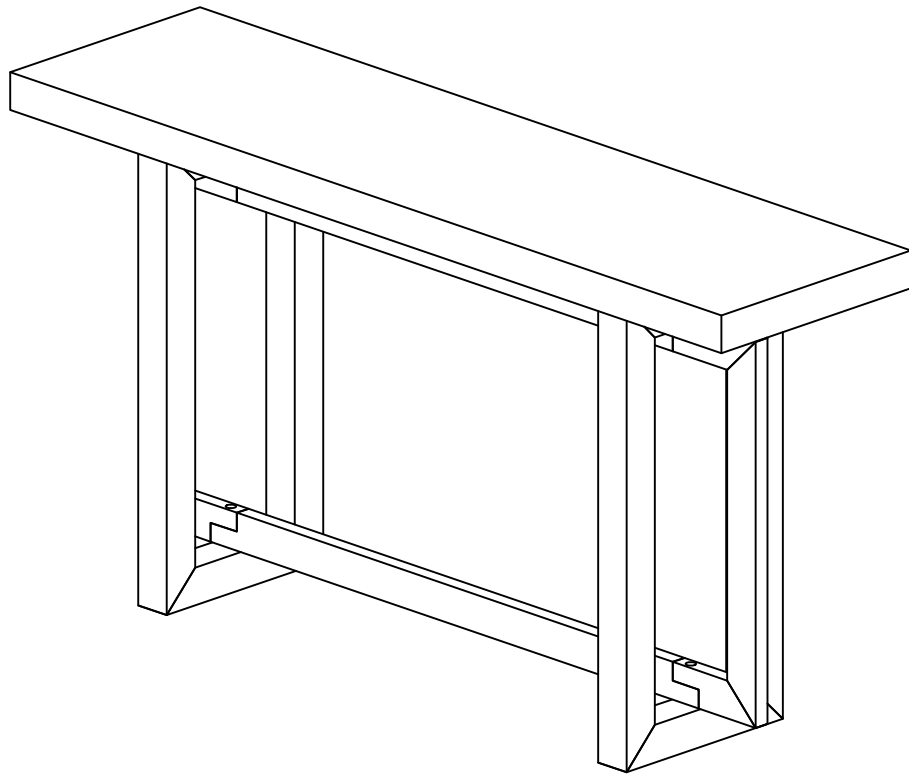

Assembly Instruction

CEMENT CONSOLE TABLE

STEP 3: