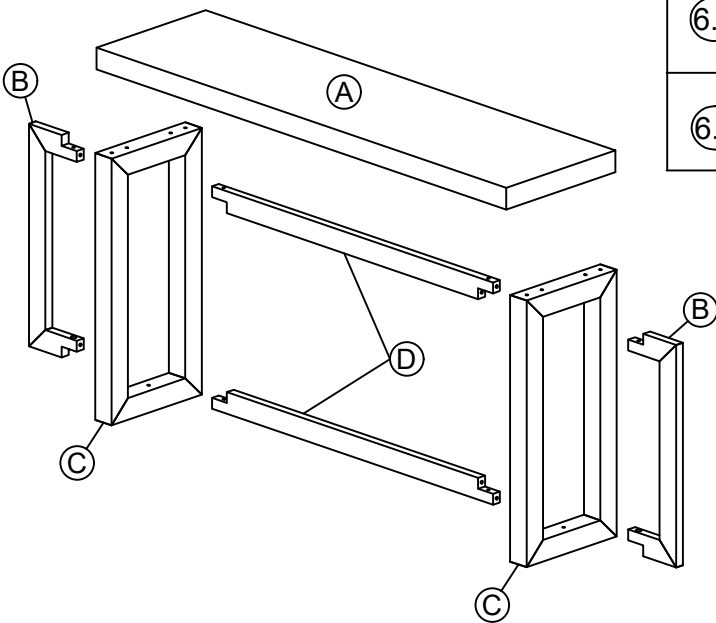

WARNING

This product is NOT a Clothing Storage Unit (CSU).

DO NOT use it for clothing storage.

Improper use may cause furniture tipover.

Assembly Instruction

CEMENT CONSOLE TABLE

PART LISTS				HARDWARE LISTS			
NO	DESCRIPTION	SKETCH	Q.TY	NO	DESCRIPTION	SKETCH	Q.TY
Ⓐ	Table Top		1 Pc	①	Bolt 1/4" x 70mm		08 Pcs
				②	Spring Washer 1/4"		08 Pcs
Ⓑ	Side Frame		2 Pcs	③	Flat Washer 1/4"		08 Pcs
				④	Wooden dowel Ø8 x 30mm		12 Pcs
Ⓒ	Leg Frame		2 Pcs	⑤	Allen Key L=60		1 Pc
Ⓓ	Middle Support Bar		2 Pcs	⑥ Anti Tip Kit			2 sets
				⑥.1	Plastic Anchor		2 Pcs
				⑥.2	Metal Bracket		4 Pcs
				⑥.3	Long screw M4 x 40 mm		2 Pcs
				⑥.4	Short screw M4 x 20 mm		2 Pcs
				⑥.5	Steel wire		2 Pcs