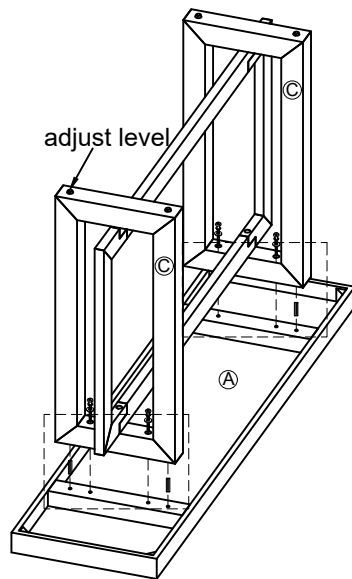

WARNING

This product is NOT a Clothing Storage Unit (CSU).

DO NOT use it for clothing storage.

Improper use may cause furniture tipover.

Assembly Instruction

CEMENT CONSOLE TABLE

PART LISTS				HARDWARE LISTS			
NO	DESCRIPTION	SKETCH	Q.TY	NO	DESCRIPTION	SKETCH	Q.TY
Ⓐ	Table Top		1 Pc	①	Bolt 1/4" x 70mm		08 Pcs
				②	Spring Washer 1/4"		08 Pcs
Ⓑ	Side Frame		2 Pcs	③	Flat Washer 1/4"		08 Pcs
				④	Wooden dowel Ø8 x 30mm		12 Pcs
Ⓒ	Leg Frame		2 Pcs	⑤	Allen Key L=60		1 Pc
Ⓓ	Middle Support Bar		2 Pcs	⑥ Anti Tip Kit			2 sets
				⑥.1	Plastic Anchor		2 Pcs
				⑥.2	Metal Bracket		4 Pcs
				⑥.3	Long screw M4 x 40 mm		2 Pcs
				⑥.4	Short screw M4 x 20 mm		2 Pcs
				⑥.5	Steel wire		2 Pcs

Assembly Instruction

CEMENT CONSOLE TABLE

STEP 1:

①	②	③	④
			
Q.ty: 4pcs	Q.ty: 4pcs	Q.ty: 4pcs	Q.ty: 8pcs

STEP 2:

①	②	③	④
			
Q.ty: 4pcs	Q.ty: 4pcs	Q.ty: 4pcs	Q.ty: 4pcs

Assembly Instruction

CEMENT CONSOLE TABLE