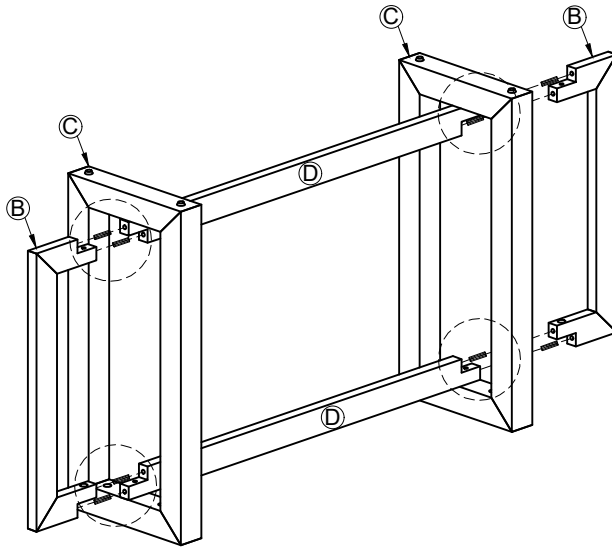

Assembly Instruction

CEMENT CONSOLE TABLE

STEP 1:

①	②	③	④
Q.ty: 4pcs	Q.ty: 4pcs	Q.ty: 4pcs	Q.ty: 8pcs