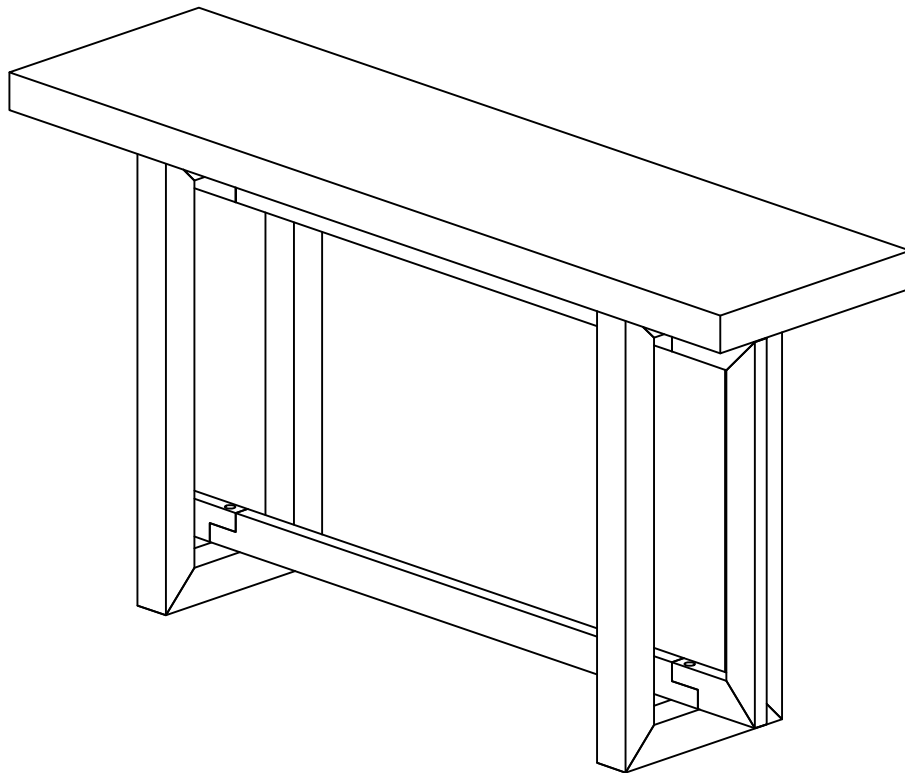

Assembly Instruction

CEMENT CONSOLE TABLE

Thank you for purchasing this quality product. Be sure to check all packing materials carefully for small parts, which may have come loose inside the carton during shipment. Identify and count all items and compare with the PARTS LIST and/or HARDWARE LIST shown below.

WARNING

This product is NOT a Clothing Storage Unit (CSU).

DO NOT use it for clothing storage.

Improper use may cause furniture tipover.

Assembly Instruction

CEMENT CONSOLE TABLE

PART LISTS				HARDWARE LISTS			
NO	DESCRIPTION	SKETCH	Q.TY	NO	DESCRIPTION	SKETCH	Q.TY
Ⓐ	Table Top		1 Pc	①	Bolt 1/4" x 70mm		08 Pcs
				②	Spring Washer 1/4"		08 Pcs
Ⓑ	Side Frame		2 Pcs	③	Flat Washer 1/4"		08 Pcs
				④	Wooden dowel Ø8 x 30mm		12 Pcs
Ⓒ	Leg Frame		2 Pcs	⑤	Allen Key L=60		1 Pc
Ⓓ	Middle Support Bar		2 Pcs	⑥ Anti Tip Kit			2 sets
				⑥.1	Plastic Anchor		2 Pcs
				⑥.2	Metal Bracket		4 Pcs
				⑥.3	Long screw M4 x 40 mm		2 Pcs
				⑥.4	Short screw M4 x 20 mm		2 Pcs
				⑥.5	Steel wire		2 Pcs