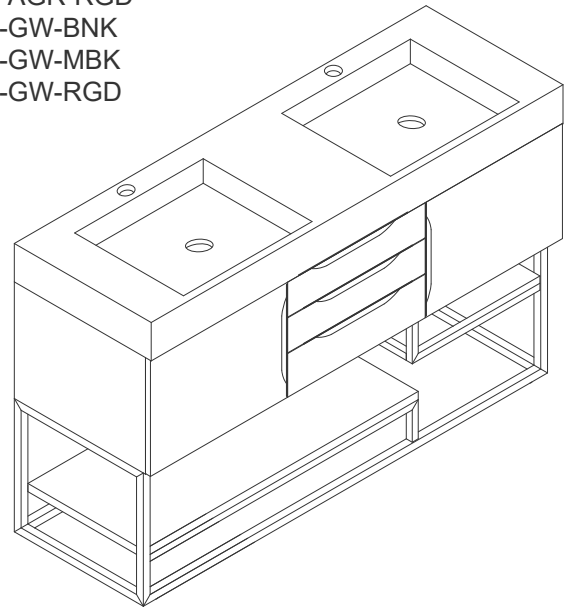

Wall Mount Dimension

Width: 58-3/4"
Depth: 19-3/8"
Height: 14-3/8"
Rough-In Height: 23-3/8"

Vanity with Base

983-V59D-LTO-BNK
983-V59D-LTO-MBK
983-V59D-LTO-RGD
983-V59D-AGR-BNK
983-V59D-AGR-MBK
983-V59D-AGR-RGD
983-V59D-GW-BNK
983-V59D-GW-MBK
983-V59D-GW-RGD

Dimension with Base

Width: 58-3/4"
Depth: 19-3/8"
Height: 31-1/8"
Rough-In Height: 23-3/8"

Features and Materials

Solids: Yellow Poplar

Metal Base Material: 304 Stainless Steel

Metal Base/Hardware Finish: Brushed Nickel/Matte Black/Radiant Gold

European Soft Close Hinges

Adjustable Levelers

USB/Power Component: YES (ETL5011080)

Cord Length: 6'6"

Bamboo Storage Tray: YES

Drawer Box Material and Construction: 12mm Plywood/English Dovetail Joinery

Number of Basins: Two, Integrated Sinktop

Sinktop Included: NO, Sold Separately (CS-368-GW)

Basin Overflow: NO

Faucet Type: Single Hole Fits Drain Hole Size: 1-3/4"

Assembly Required: YES

Assembly Type: Pulls require installation (ships in a separate carton)