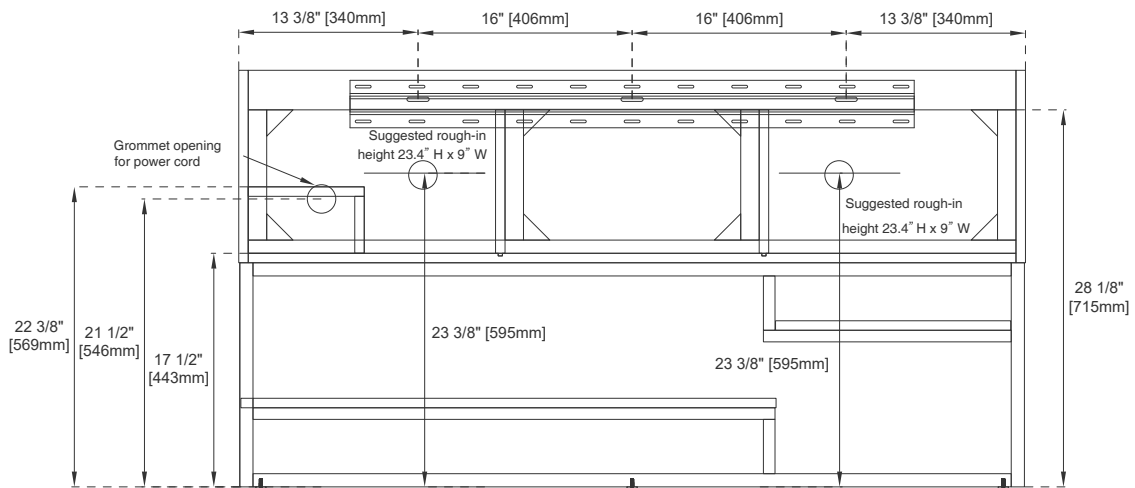

Wall Mount Dimension

Width: 58-3/4"
Depth: 19-3/8"
Height: 14-3/8"
Rough-In Height: 23-3/8"

Vanity with Base

983-V59D-LTO-BNK
983-V59D-LTO-MBK
983-V59D-LTO-RGD
983-V59D-AGR-BNK
983-V59D-AGR-MBK
983-V59D-AGR-RGD
983-V59D-GW-BNK
983-V59D-GW-MBK
983-V59D-GW-RGD

Dimension with Base

Width: 58-3/4"
Depth: 19-3/8"
Height: 31-1/8"
Rough-In Height: 23-3/8"

Features and Materials

Solids: Yellow Poplar

Metal Base Material: 304 Stainless Steel

Metal Base/Hardware Finish: Brushed Nickel/Matte Black/Radiant Gold

European Soft Close Hinges

Adjustable Levelers

USB/Power Component: YES (ETL5011080)

Cord Length: 6'6"

Bamboo Storage Tray: YES

Drawer Box Material and Construction: 12mm Plywood/English Dovetail Joinery

Number of Basins: Two, Integrated Sinktop

59" VANITY

Sink sold separately

Side View 1

Side View 2

Back View