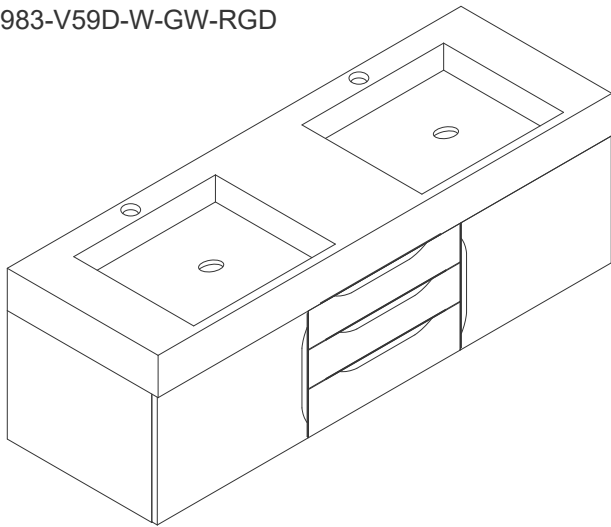

59" VANITY

Sink sold separately

Wall Mount Vanity

983-V59D-W-LTO-BNK
983-V59D-W-LTO-MBK
983-V59D-W-LTO-RGD
983-V59D-W-AGR-BNK
983-V59D-W-AGR-MBK
983-V59D-W-AGR-RGD
983-V59D-W-GW-BNK
983-V59D-W-GW-MBK
983-V59D-W-GW-RGD

Wall Mount Dimension

Width: 58-3/4"
Depth: 19-3/8"
Height: 14-3/8"
Rough-In Height: 23-3/8"

Vanity with Base

983-V59D-LTO-BNK
983-V59D-LTO-MBK
983-V59D-LTO-RGD
983-V59D-AGR-BNK
983-V59D-AGR-MBK
983-V59D-AGR-RGD
983-V59D-GW-BNK
983-V59D-GW-MBK
983-V59D-GW-RGD

Dimension with Base

Width: 58-3/4"
Depth: 19-3/8"
Height: 31-1/8"
Rough-In Height: 23-3/8"

Features and Materials

Solids: Yellow Poplar

Metal Base Material: 304 Stainless Steel

Metal Base/Hardware Finish: Brushed Nickel/Matte Black/Radiant Gold

European Soft Close Hinges

Adjustable Levelers

USB/Power Component: YES (ETL5011080)

Cord Length: 6'6"

Bamboo Storage Tray: YES

Drawer Box Material and Construction: 12mm Plywood/English Dovetail Joinery

Number of Basins: Two, Integrated Sinktop