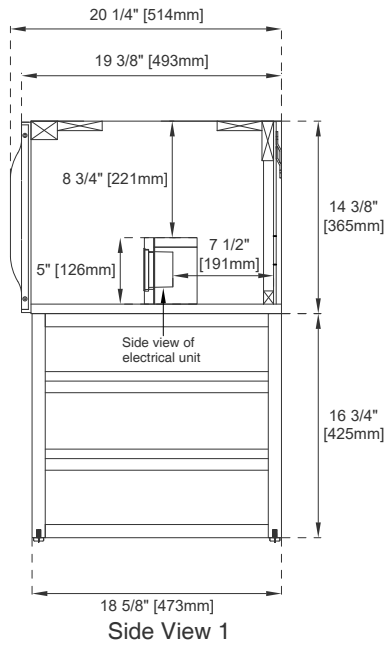

Wall Mount Dimension

Width: 58-3/4"
Depth: 19-3/8"
Height: 14-3/8"
Rough-In Height: 23-3/8"

Vanity with Base

983-V59D-LTO-BNK
983-V59D-LTO-MBK
983-V59D-LTO-RGD
983-V59D-AGR-BNK
983-V59D-AGR-MBK
983-V59D-AGR-RGD
983-V59D-GW-BNK
983-V59D-GW-MBK
983-V59D-GW-RGD

Dimension with Base

Width: 58-3/4"
Depth: 19-3/8"
Height: 31-1/8"
Rough-In Height: 23-3/8"

Features and Materials

Solids: Yellow Poplar

Metal Base Material: 304 Stainless Steel

Metal Base/Hardware Finish: Brushed Nickel/Matte Black/Radiant Gold

Sinktop Included: NO, Sold Separately (CS-368-GW)

Basin Overflow: NO

Faucet Type: Single Hole Fits Drain Hole Size: 1-3/4"

Assembly Required: YES

Assembly Type: Pulls require installation (ships in a separate carton)

59" VANITY

Sink sold separately

Side View 1

Side View 2

Back View