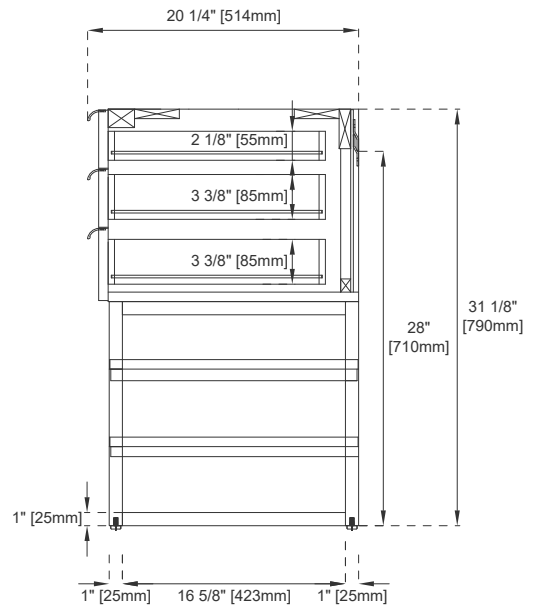

59" VANITY

Sink sold separately

Side View 2

Back View