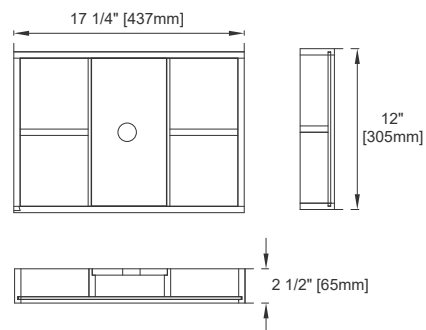

Wall Mount Dimension

Width: 58-3/4"
Depth: 19-3/8"
Height: 14-3/8"
Rough-In Height: 23-3/8"

Vanity with Base

983-V59D-LTO-BNK
983-V59D-LTO-MBK
983-V59D-LTO-RGD
983-V59D-AGR-BNK
983-V59D-AGR-MBK
983-V59D-AGR-RGD
983-V59D-GW-BNK
983-V59D-GW-MBK
983-V59D-GW-RGD

Dimension with Base

Width: 58-3/4"
Depth: 19-3/8"
Height: 31-1/8"
Rough-In Height: 23-3/8"

Features and Materials

Solids: Yellow Poplar

Metal Base Material: 304 Stainless Steel

Metal Base/Hardware Finish: Brushed Nickel/Matte Black/Radiant Gold

European Soft Close Hinges

Adjustable Levelers

USB/Power Component: YES (ETL5011080)

Cord Length: 6'6"

Bamboo Storage Tray: YES

Drawer Box Material and Construction: 12mm Plywood/English Dovetail Joinery

Number of Basins: Two, Integrated Sinktop

Assembly Type: Optional base requires assembly to the vanity

Assembly Type: Shelves for the base (ships in a separate carton)

59" VANITY

Sink sold separately

Top View

Front View

Knob

Bamboo Drawer Organizer