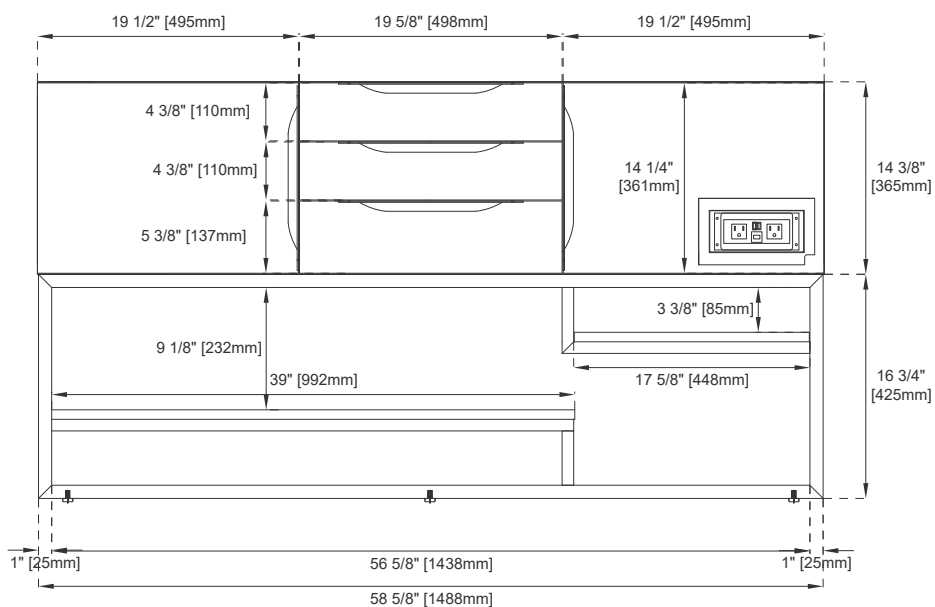

Dimension with Base

Width: 58-3/4"
Depth: 19-3/8"
Height: 31-1/8"
Rough-In Height: 23-3/8"

Features and Materials

Solids: Yellow Poplar

Metal Base Material: 304 Stainless Steel

Metal Base/Hardware Finish: Brushed Nickel/Matte Black/Radiant Gold

European Soft Close Hinges

Adjustable Levelers

USB/Power Component: YES (ETL5011080)

Cord Length: 6'6"

Bamboo Storage Tray: YES

Drawer Box Material and Construction: 12mm Plywood/English Dovetail Joinery

Number of Basins: Two, Integrated Sinktop

Sinktop Included: NO, Sold Separately (CS-368-GW)

Basin Overflow: NO

Faucet Type: Single Hole Fits Drain Hole Size: 1-3/4"

Assembly Required: YES

Assembly Type: Pulls require installation (ships in a separate carton)

Assembly Type: Optional base requires assembly to the vanity

Assembly Type: Shelves for the base (ships in a separate carton)

59" VANITY

Sink sold separately

Top View

Front View

Knob

Bamboo Drawer Organizer