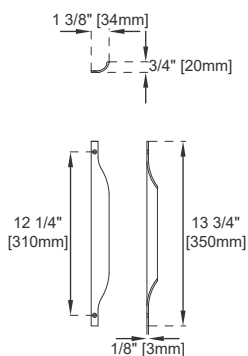

Wall Mount Dimension

Width: 58-3/4"
Depth: 19-3/8"
Height: 14-3/8"
Rough-In Height: 23-3/8"

Vanity with Base

983-V59D-LTO-BNK
983-V59D-LTO-MBK
983-V59D-LTO-RGD
983-V59D-AGR-BNK
983-V59D-AGR-MBK
983-V59D-AGR-RGD
983-V59D-GW-BNK
983-V59D-GW-MBK
983-V59D-GW-RGD

Dimension with Base

Width: 58-3/4"
Depth: 19-3/8"
Height: 31-1/8"
Rough-In Height: 23-3/8"

Features and Materials

Solids: Yellow Poplar

Metal Base Material: 304 Stainless Steel

Metal Base/Hardware Finish: Brushed Nickel/Matte Black/Radiant Gold

Sinktop Included: NO, Sold Separately (CS-368-GW)

Basin Overflow: NO

Faucet Type: Single Hole Fits Drain Hole Size: 1-3/4"

Assembly Required: YES

Assembly Type: Pulls require installation (ships in a separate carton)

Assembly Type: Optional base requires assembly to the vanity

Assembly Type: Shelves for the base (ships in a separate carton)

59" VANITY

Sink sold separately

Top View

Front View

Knob

Bamboo Drawer Organizer