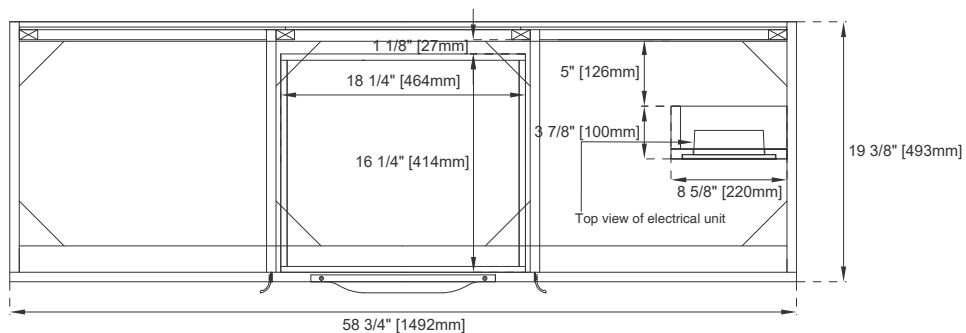

59" VANITY

Sink sold separately

Top View