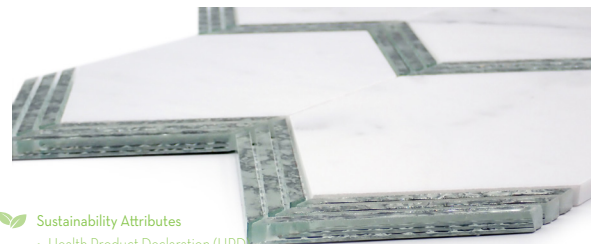

FLOOR / WALL  RESIDENTIAL  COMMERCIAL  INDOOR  OUTDOOR 

Picket Gray

Picket Fawn

Picket Marble

Picket Mirror

Chevron Gray/Fawn | 12"x14"

Chevron Mirror | 12"x12"

Sizes			
	Gray/Fawn 12"x14" Mesh 11.81' x 13.62'	Mirror 12"x12" Mesh 11.73' x 12.05'	11"x15" Mesh 10.59' x 15.04'
Thickness	10mm	8mm	Gray, Fawn, Marble: 10mm Mirror: 8mm
Testing	Shade Variation Rating		
Results*	V2		