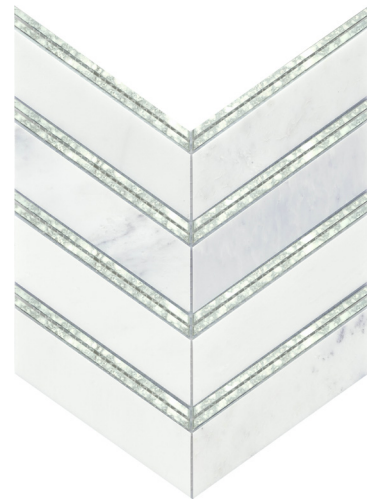

Intrigue™ is inspired by the layers of texture that arise in mixed-material mosaics. A range of neutral overtones are woven together in two design-forward shapes.

INTRIGUE™

Porcelain, Glass & Stone Mosaic

FLOOR / WALL  RESIDENTIAL  COMMERCIAL  INDOOR  OUTDOOR 

Picket Gray

Picket Fawn

Picket Marble

Picket Mirror

Chevron Gray/Fawn | 12"x14"

Chevron Mirror | 12"x12"

Sizes			
	Gray/Fawn 12"x14" Mesh 11.81' x 13.62'	Mirror 12"x12" Mesh 11.73' x 12.05'	11"x15" Mesh 10.59' x 15.04'
Thickness	10mm	8mm	Gray, Fawn, Marble: 10mm Mirror: 8mm
Testing	Shade Variation Rating		
Results*	V2		