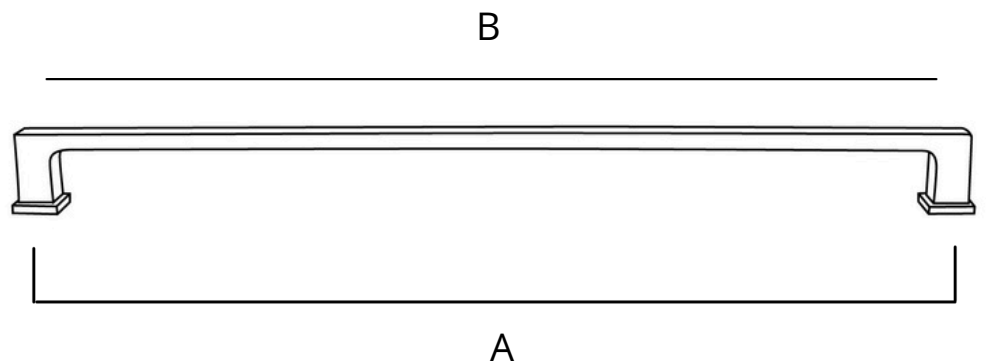

DIMENSIONS

Center to center: 12 in. **(A)**

Overall length: 12.75 in. **(B)**

Projection: 1 in.

Height: 0.63 in.

Weight: 0.46 lbs.

WARRANTY

Limited 90-Day

INSTALLATION

#8-32 1 in. & 1.5 in. screws included

THE CHELSEY COLLECTION INCLUDES:

4 in. center-to-center pull

8 in. center-to-center pull

10 in. center-to-center pull

12 in. center-to-center pull

All offered in Matte Black, Satin Brass, Champagne Bronze, Satin Nickel, Polished Nickel, and Polished Gold