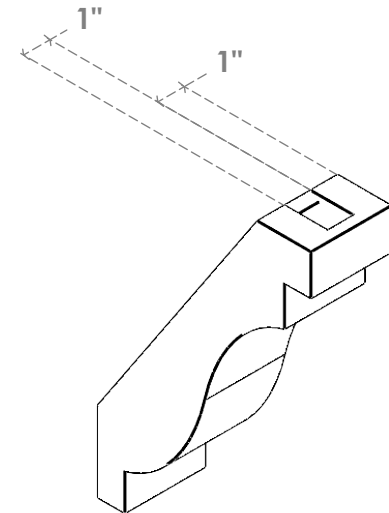

ITEM NUMBER: BRCURO030X08000X12000CHGRCPR

3"W X 8"D X 12"H COPENHAGEN ROUGH CEDAR WOODGRAIN OPEN
TIMBERTHANE BRACE, PRIMED TAN

SIDE PROFILE

FRONT PROFILE

ISOMETRIC

EKENA MILLWORK
2300 WEST MAIN ST.
CLARKSVILLE, TX 75426
TOLL FREE: 866-607-0453
WWW.EKENAMILLWORK.COM

NOTES

1. INSTALLATION TO BE COMPLETED IN ACCORDANCE WITH MANUFACTURER'S SPECIFICATIONS.
2. DRAWING MAY NOT BE TO SCALE
3. THIS DRAWING IS INTENDED FOR DESIGN AND PLANNING PURPOSES ONLY.
4. ALL INFORMATION CONTAINED HEREIN WAS CURRENT AT THE TIME OF DEVELOPMENT BUT MUST BE REVIEWED AND APPROVED BY THE PRODUCT MANUFACTURER TO BE CONSIDERED ACCURATE.
5. TIMBERTHANE ARCHITECTURAL PRODUCTS ARE MADE FROM HIGH DENSITY URETHANE AND COME FACTORY PRIMED