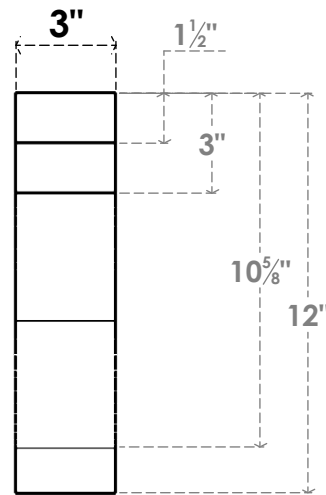

ITEM NUMBER: BRCURO030X08000X12000CHGRCPR

3"W X 8"D X 12"H COPENHAGEN ROUGH CEDAR WOODGRAIN OPEN
TIMBERTHANE BRACE, PRIMED TAN

SIDE PROFILE

FRONT PROFILE

ISOMETRIC

EKENA MILLWORK
2300 WEST MAIN ST.
CLARKSVILLE, TX 75426
TOLL FREE: 866-607-0453
WWW.EKENAMILLWORK.COM

NOTES

1. INSTALLATION TO BE COMPLETED IN ACCORDANCE WITH MANUFACTURER'S SPECIFICATIONS.
2. DRAWING MAY NOT BE TO SCALE
3. THIS DRAWING IS INTENDED FOR DESIGN AND PLANNING PURPOSES ONLY.
4. ALL INFORMATION CONTAINED HEREIN WAS CURRENT AT THE TIME OF DEVELOPMENT BUT MUST BE REVIEWED AND APPROVED BY THE PRODUCT MANUFACTURER TO BE CONSIDERED ACCURATE.
5. TIMBERTHANE ARCHITECTURAL PRODUCTS ARE MADE FROM HIGH DENSITY URETHANE AND COME FACTORY PRIMED