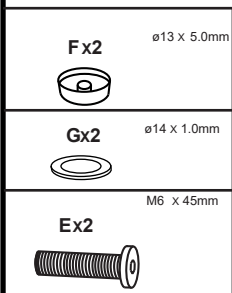

Slatted Chair

Assembly instructions

1

2

3

4