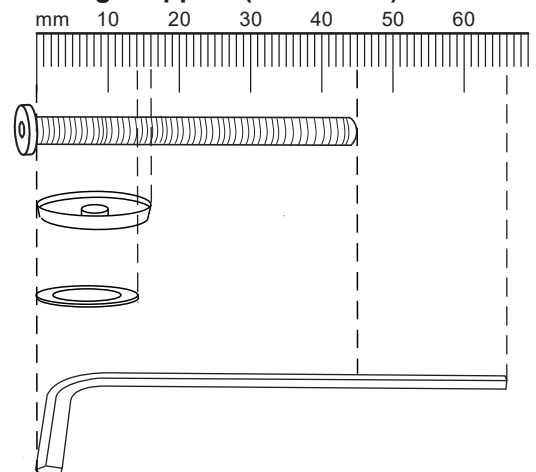

### GETTING TO KNOW YOUR PRODUCT

Components supplied. Please use this guide if you require replacement parts.

Fixtures and fittings supplied(actual size)

Ref	Dimensions	Visual	Qty
A	53x51.5cm		1
B	51x53cm		1
C	62x59 cm		1
D	62x59 cm		1

Ref	Dimensions	Qty
E	M6x45mm	8
F	Ø13x5mm	8
G	Ø14x1mm	8
H	22X66mm	1