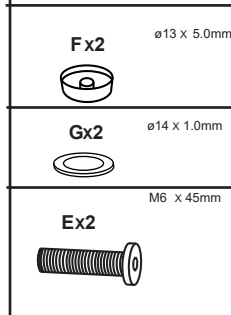

Slatted Chair

Assembly instructions

1

2

3

4