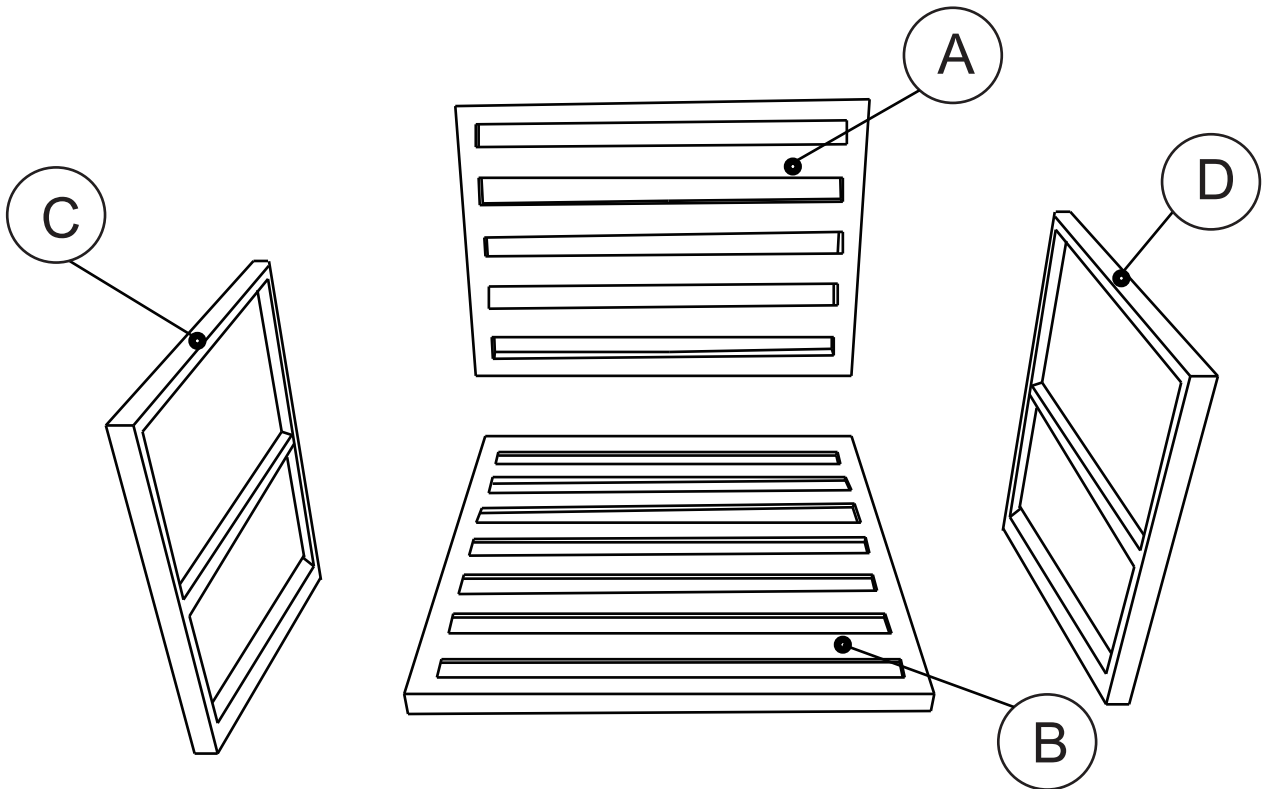

# Slatted Chair

Assembly instructions

### GETTING TO KNOW YOUR PRODUCT

Components supplied. Please use this guide if you require replacement parts.

Fixtures and fittings supplied(actual size)

Ref	Dimensions	Visual	Qty
A	53x51.5cm		1
B	51x53cm		1
C	62x59 cm		1
D	62x59 cm		1