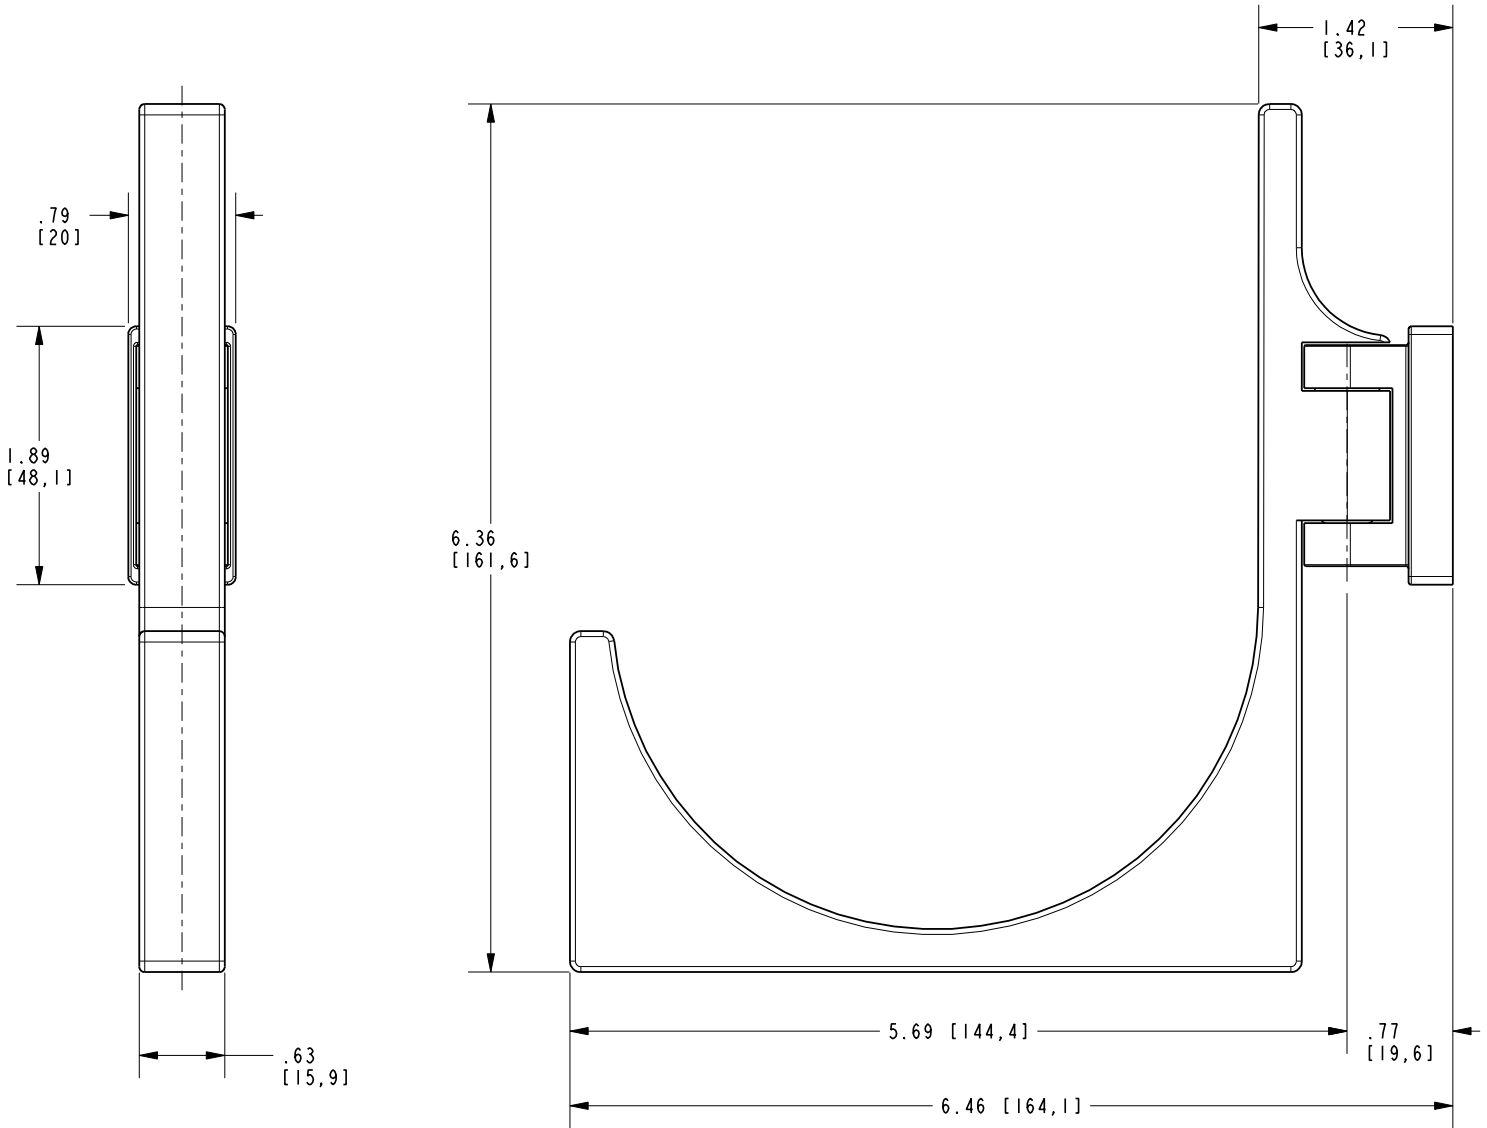

3005L

Frame Towel Ring 3005L

GINGER