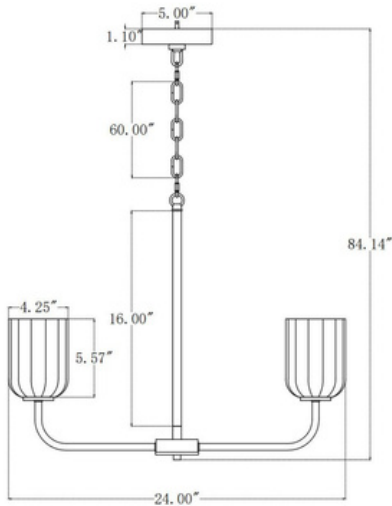

3018-LCB

Parkmont

Fixture Attributes

Category: Interior Chandelier

Finish: Lacquered Brass

Body: Steel

Shade Finish: Etched Opal Reeded

Overall Size: 24"x24"x84.14"

Rod/Chain Length: 60"

Max. Height from Ceiling: 84.14"

Min. Height from Ceiling: 24.14"

Weight of fixture: 9.26 LBS

Certifications/Qualifications: UL / cUL

Smart SkyPlug Compatible: N/A

Warranty: www.skyplug.com/warranty

Number of bulbs: 5

Max Wattage/Range: 60W

Voltage: 120

Socket Type: E26 MED BASE

Mounting / Installations

 Plug-in Mounting System

Lead Wire Length: 87"

Wire Type: SPT-1 105°C