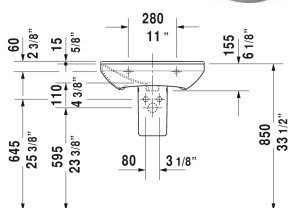

P3 Comforts Washbasin # 2331600000 / 2331600030

| < 23 5/8" Inch > |

Washbasin	Dimension	Weight	Order number
with overflow, with faucet deck, overflow clip Chrome included, underside fully glazed, hardware included, wall-mounted, 23 5/8" Inch			
Colors			
00 White			
Variant			
●	23 5/8" x 18 1/2" Inch	37.5 lb	2331600000
●●●	23 5/8" x 18 1/2" Inch	37.5 lb	2331600030
Sanitary ceramics with the special WonderGliss surface finish will remain clean and attractive-looking for a long time to come. When ordering WonderGliss please add a "1" as eleventh digit to the model number.			
Suitable products			
Siphon cover for # 233155, 233160, 233165, 233265, 233285, 233210, 233212, 233385, 233310, 233312, 233485, 233410, 233412, 6 3/4" x 11 3/4" Inch	6 3/4" x 11 3/4" Inch		085837
Pedestal for # 233155, 233160, 233165, 233265, 233285, 233210, 233212, 233385, 233310, 233312, 233485, 233410, 233412, 6 7/8" x 8 1/4" Inch	6 7/8" x 8 1/4" Inch		085836

All drawings contain the necessary measurements which are subject to standard tolerances. They are stated in inch & mm and are non-binding. Exact measurements, in particular for customized installation scenarios, can only be taken from the finished ceramic piece.