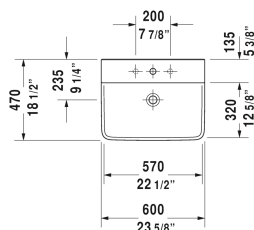

P3 Comforts Washbasin # 2331600000 / 2331600030

| < 23 5/8" Inch > |

Washbasin	Dimension	Weight	Order number
with overflow, with faucet deck, overflow clip Chrome included, underside fully glazed, hardware included, wall-mounted, 23 5/8" Inch			
Colors			
00 White			
Variant			
●	23 5/8" x 18 1/2" Inch	37.5 lb	2331600000
●●●	23 5/8" x 18 1/2" Inch	37.5 lb	2331600030
Sanitary ceramics with the special WonderGliss surface finish will remain clean and attractive-looking for a long time to come. When ordering WonderGliss please add a "1" as eleventh digit to the model number.			
Suitable products			
Siphon cover for # 233155, 233160, 233165, 233265, 233285, 233210, 233212, 233385, 233310, 233312, 233485, 233410, 233412, 6 3/4" x 11 3/4" Inch	6 3/4" x 11 3/4" Inch		085837
Pedestal for # 233155, 233160, 233165, 233265, 233285, 233210, 233212, 233385, 233310, 233312, 233485, 233410, 233412, 6 7/8" x 8 1/4" Inch	6 7/8" x 8 1/4" Inch		085836

All drawings contain the necessary measurements which are subject to standard tolerances. They are stated in inch & mm and are non-binding. Exact measurements, in particular for customized installation scenarios, can only be taken from the finished ceramic piece.