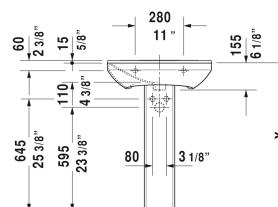

P3 Comforts Washbasin # 2331600000 / 2331600030

| < 23 5/8" Inch > |

Washbasin	Dimension	Weight	Order number
with overflow, with faucet deck, overflow clip Chrome included, underside fully glazed, hardware included, wall-mounted, 23 5/8" Inch			
Colors			
00 White			
Variant			
●	23 5/8" x 18 1/2" Inch	37.5 lb	2331600000
●●●	23 5/8" x 18 1/2" Inch	37.5 lb	2331600030
Sanitary ceramics with the special WonderGliss surface finish will remain clean and attractive-looking for a long time to come. When ordering WonderGliss please add a "1" as eleventh digit to the model number.			
Suitable products			
Siphon cover for # 233155, 233160, 233165, 233265, 233285, 233210, 233212, 233385, 233310, 233312, 233485, 233410, 233412, 6 3/4" x 11 3/4" Inch	6 3/4" x 11 3/4" Inch		085837
Pedestal for # 233155, 233160, 233165, 233265, 233285, 233210, 233212, 233385, 233310, 233312, 233485, 233410, 233412, 6 7/8" x 8 1/4" Inch	6 7/8" x 8 1/4" Inch		085836

All drawings contain the necessary measurements which are subject to standard tolerances. They are stated in inch & mm and are non-binding. Exact measurements, in particular for customized installation scenarios, can only be taken from the finished ceramic piece.