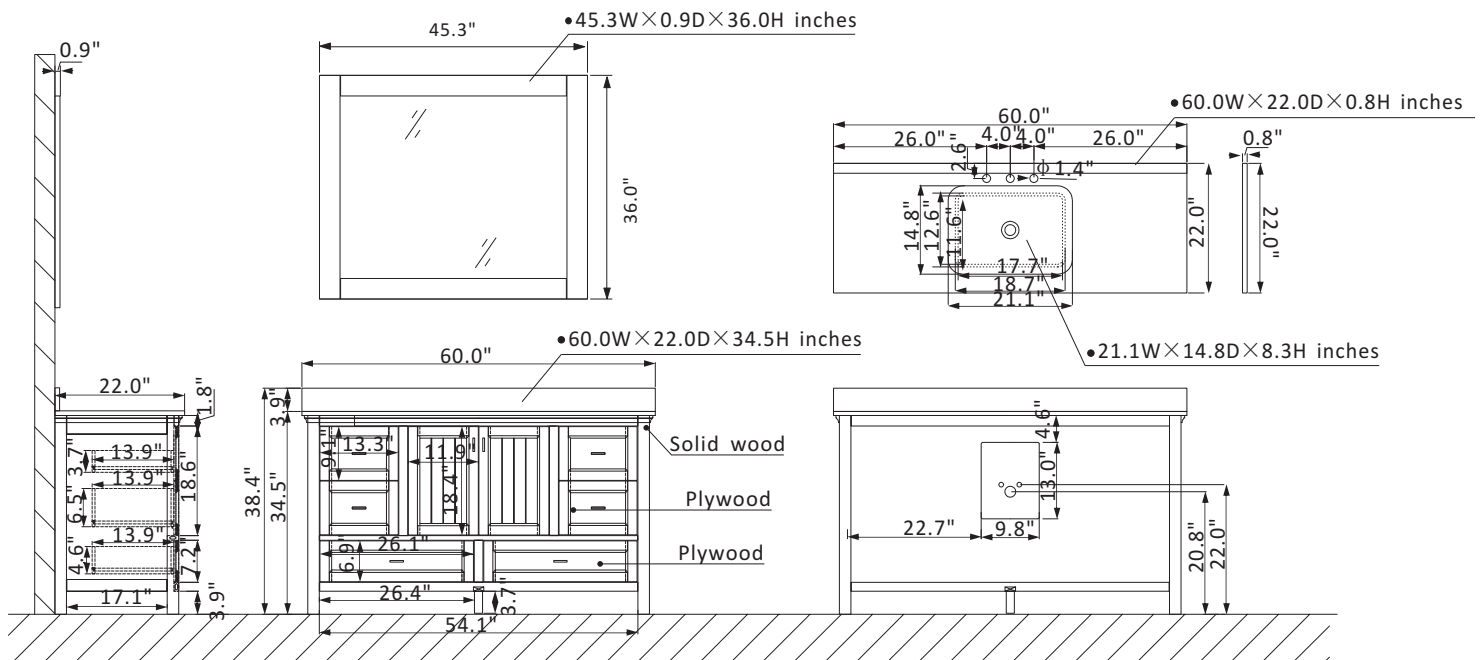

Vanity Collection

Features

Construction: Solid wood / plywood

Finish: Classic Blue Finish or Gray Finish

Countertop: Artificial Carrara White Stone Countertop with backsplash

Sink: Rectangular, undermount ceramic basin with overflow included

Faucet: Vanity top with pre-drilled 8" widespread faucet hole

Door/Drawer: 6 soft-closing drawers (4 small, 2 large) and 2 soft-closing doors

Mirror: Single matching, framed mirror

Hardware: Brushed copper finish hardware