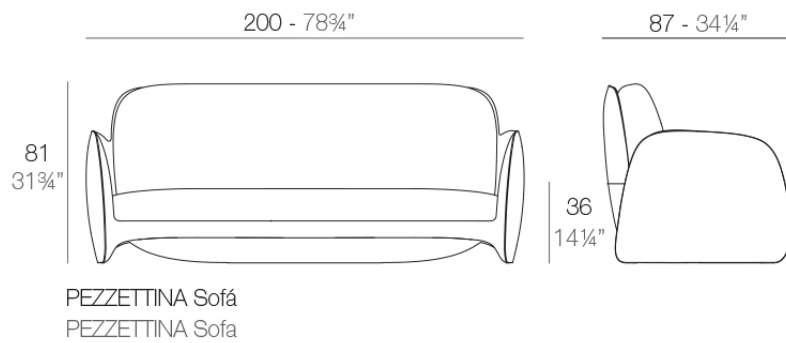

## Description

Made of polyethylene resin by rotational moulding. 100% Recyclable. Item suitable for indoor and outdoor use. Available in different finishes.

Weight: 48.5 Kg