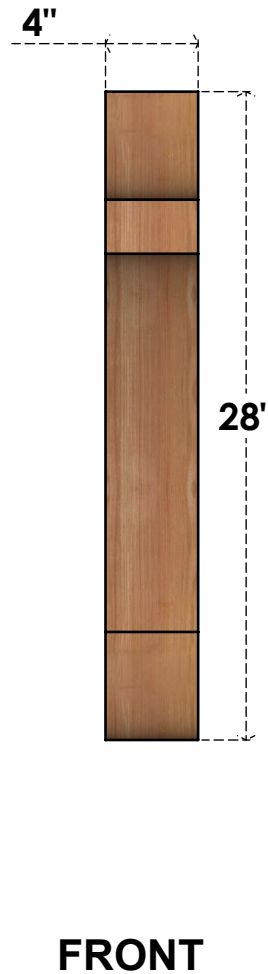

# BRC04X16X28OLY00RWR

4"W X 16"D X 28"H OLYMPIC ROUGH SAWN BRACE, WESTERN RED CEDAR

EKENA MILLWORK  
 2300 WEST MAIN ST.  
 CLARKSVILLE, TX 75426  
 TOLL FREE: 866-607-0453  
 WWW.EKENAMILLWORK.COM

### NOTES

1. INSTALLATION TO BE COMPLETED IN ACCORDANCE WITH MANUFACTURER'S SPECIFICATIONS.
2. DRAWING MAY NOT BE TO SCALE
3. THIS DRAWING IS INTENDED FOR DESIGN AND PLANNING PURPOSES ONLY.
4. ALL INFORMATION CONTAINED HEREIN WAS CURRENT AT THE TIME OF DEVELOPMENT BUT MUST BE REVIEWED AND APPROVED BY THE PRODUCT MANUFACTURER TO BE CONSIDERED ACCURATE.
5. PRODUCTS ARE NOT KILN DRIED. THIS ITEM IS UNIQUE AND WILL CONTAIN THE NATURAL VARIATIONS THAT THE WOOD SPECIES OFFERS. THIS MAY RESULT IN VARIATIONS UP TO 1/4"