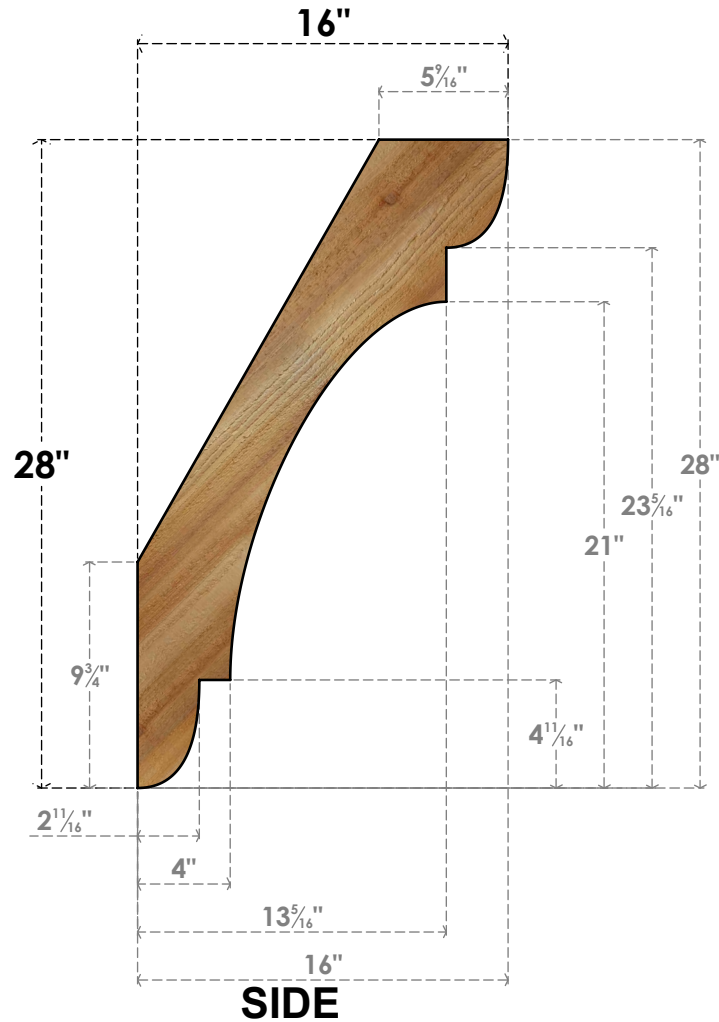

# BRC04X16X28OLY00RWR

4"W X 16"D X 28"H OLYMPIC ROUGH SAWN BRACE, WESTERN RED CEDAR

EKENA MILLWORK  
 2300 WEST MAIN ST.  
 CLARKSVILLE, TX 75426  
 TOLL FREE: 866-607-0453  
 WWW.EKENAMILLWORK.COM

### NOTES

1. INSTALLATION TO BE COMPLETED IN ACCORDANCE WITH MANUFACTURER'S SPECIFICATIONS.
2. DRAWING MAY NOT BE TO SCALE
3. THIS DRAWING IS INTENDED FOR DESIGN AND PLANNING PURPOSES ONLY.
4. ALL INFORMATION CONTAINED HEREIN WAS CURRENT AT THE TIME OF DEVELOPMENT BUT MUST BE REVIEWED AND APPROVED BY THE PRODUCT MANUFACTURER TO BE CONSIDERED ACCURATE.
5. PRODUCTS ARE NOT KILN DRIED. THIS ITEM IS UNIQUE AND WILL CONTAIN THE NATURAL VARIATIONS THAT THE WOOD SPECIES OFFERS. THIS MAY RESULT IN VARIATIONS UP TO 1/4"