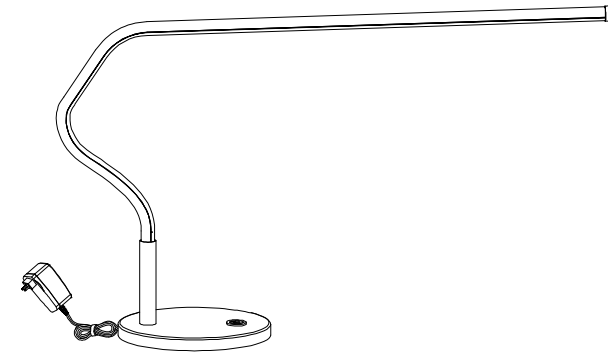

**WARNING**

**WE RECOMMEND INSTALLATION OF THIS LIGHTING FIXTURE BE DONE BY A LICENSED ELECTRICIAN. WARNING \*\*\* SWITCH OFF THE MAIN ELECTRICAL SUPPLY FROM THE MAIN FUSE BOX/CIRCUIT BREAKER BEFORE INSTALLATION. INSPECT ITEM CAREFULLY BEFORE ATTEMPTING TO INSTALL. IF THERE IS ANY DAMAGE OR OBVIOUS DEFECT, DO NOT INSTALL. ITEM MAY NOT BE RETURNED ONCE IT HAS BEEN INSTALLED.**

**NOTICE& IMPORTANT SAFETY INSTRUCTIONS**

- \* Please make sure that you have all parts indicated before you begin assembly of this item
- \* This item should be assembled on a soft surface to prevent scratching the finish during assembly
- \* To reduce the risk of fire, electrical shock or injury to persons or property, please follow the guidelines below for safe use and installation
- \*The external flexible cable or cord of this luminaire cannot be replaced;  
If the cord is damaged, the luminaire shall be destroyed
- \*\*This portable lamp has a polarized plug (one blade is wider than the other) as a safety feature to reduce the risk of electric shock. this plug will fit in a polarized outlet only one way. if the plug does not fit fully in the outlet, reverse the plug, if it still does not fit, contact a qualified electrician. Never use with an extension cord unless the plug can be fully inserted. do not attempt to defeat this safety feature.

Product Dimensions: 27"Lx 7"W x 15"H

**Part List and Hardware List**

PIECE	DESCRIPTION	PICTURE	QUANTITY	PIECE	DESCRIPTION	PICTURE	QUANTITY
A	The whole lamp		1X				