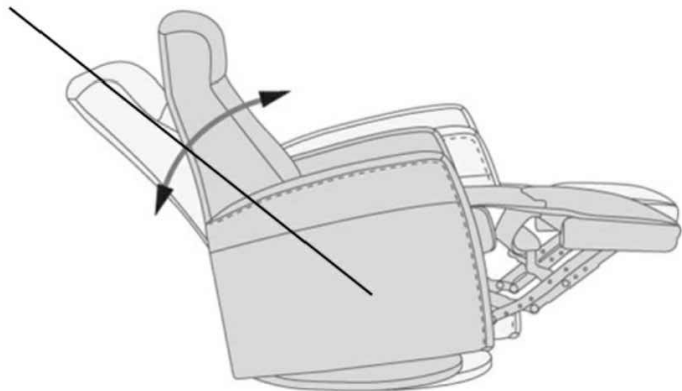

Reclined Max 145°

Distance from wall for full recline 6"

\*Rotate Chair 90° to fit through the door before attaching backrest