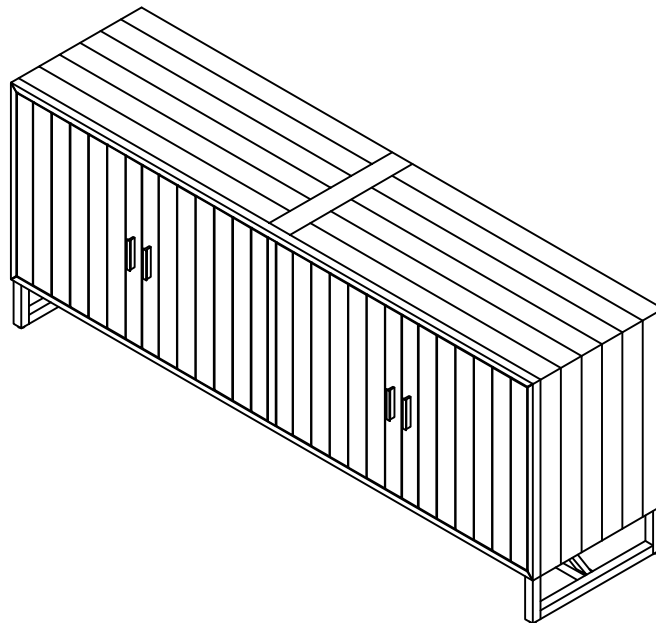

MOE'S

home collection

ASSEMBLY INSTRUCTIONS.

SIERRA MEDIA UNIT BLACK

FR-1047-02

THANK YOU FOR YOUR PURCHASE!

PARTS AND HARDWARE.

PARTS LIST

NO.	DESCRIPTION	IMAGE	Q'TY
P1	CABINET		1

HARDWARE LIST

NO.	DESCRIPTION	IMAGE	Q'TY
H1	METAL BRACKET		4
H2	NYLON STRAP		2
H3	LONG SCREWS		2
H4	SHORT SCREWS		2
H5	WALL PLUG M4		2
H6	SCREW DRIVER		NOT PROVIDE
H7	METAL BRACKET		8