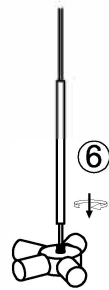

INSTRUCTIONS

Warm Tips !

Arrange the four glass panels in a circular formation. Align the hardware bracket with the mounting holes, then install the washers and nuts (Note: Do not tighten fully. Once all holes are aligned, tighten the nuts securely).

Product Features

Material: Metal+Glass
 Color: Black
 Base Type: E26
 Bulb Included: NO
 Voltage: 110- 130VAC
 Maximum Wattage: 4 x 60W