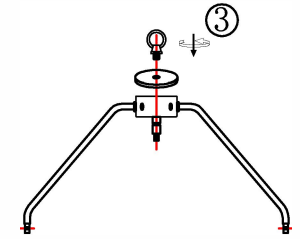

INSTRUCTIONS

Warm Tips !

Arrange the four glass panels in a circular formation. Align the hardware bracket with the mounting holes, then install the washers and nuts (Note: Do not tighten fully. Once all holes are aligned, tighten the nuts securely).

Product Features

Material: Metal+Glass
 Color: Black
 Base Type: E26
 Bulb Included: NO
 Voltage: 110- 130VAC
 Maximum Wattage: 4 x 60W