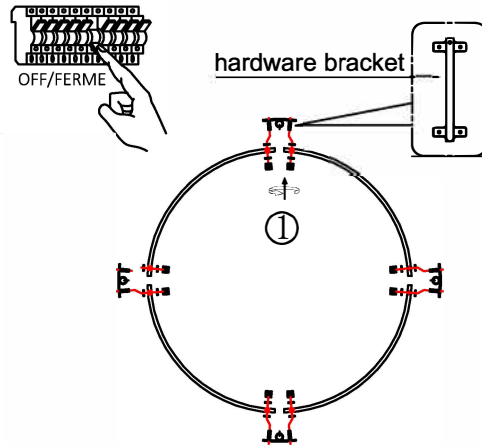

INSTRUCTIONS

Warm Tips !

Arrange the four glass panels in a circular formation. Align the hardware bracket with the mounting holes, then install the washers and nuts (Note: Do not tighten fully. Once all holes are aligned, tighten the nuts securely).

Product Features

Material: Metal+Glass
 Color: Black
 Base Type: E26
 Bulb Included: NO
 Voltage: 110- 130VAC
 Maximum Wattage: 4 x 60W