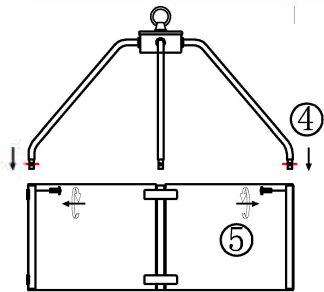

INSTRUCTIONS

Warm Tips !

Arrange the four glass panels in a circular formation. Align the hardware bracket with the mounting holes, then install the washers and nuts (Note: Do not tighten fully. Once all holes are aligned, tighten the nuts securely).

Product Features

Material: Metal+Glass
 Color: Black
 Base Type: E26
 Bulb Included: NO
 Voltage: 110- 130VAC
 Maximum Wattage: 4 x 60W