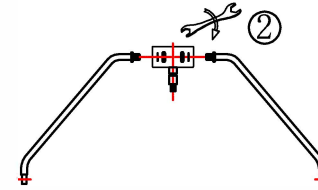

INSTRUCTIONS

Warm Tips !

Arrange the four glass panels in a circular formation. Align the hardware bracket with the mounting holes, then install the washers and nuts (Note: Do not tighten fully. Once all holes are aligned, tighten the nuts securely).

Product Features

Material: Metal+Glass
 Color: Black
 Base Type: E26
 Bulb Included: NO
 Voltage: 110- 130VAC
 Maximum Wattage: 4 x 60W