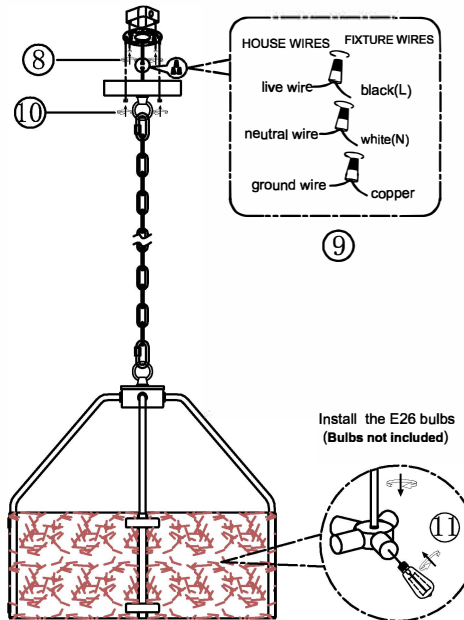

INSTRUCTIONS

Warm Tips !

Arrange the four glass panels in a circular formation. Align the hardware bracket with the mounting holes, then install the washers and nuts (Note: Do not tighten fully. Once all holes are aligned, tighten the nuts securely).

Product Features

Material: Metal+Glass
 Color: Black
 Base Type: E26
 Bulb Included: NO
 Voltage: 110- 130VAC
 Maximum Wattage: 4 x 60W