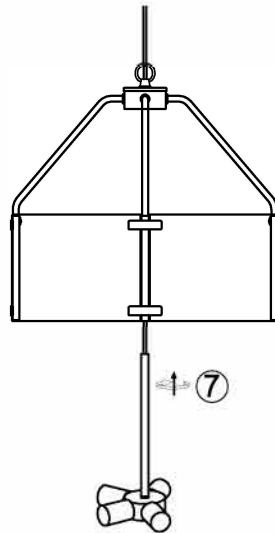

INSTRUCTIONS

Warm Tips !

Arrange the four glass panels in a circular formation. Align the hardware bracket with the mounting holes, then install the washers and nuts (Note: Do not tighten fully. Once all holes are aligned, tighten the nuts securely).

Product Features

Material: Metal+Glass
 Color: Black
 Base Type: E26
 Bulb Included: NO
 Voltage: 110- 130VAC
 Maximum Wattage: 4 x 60W