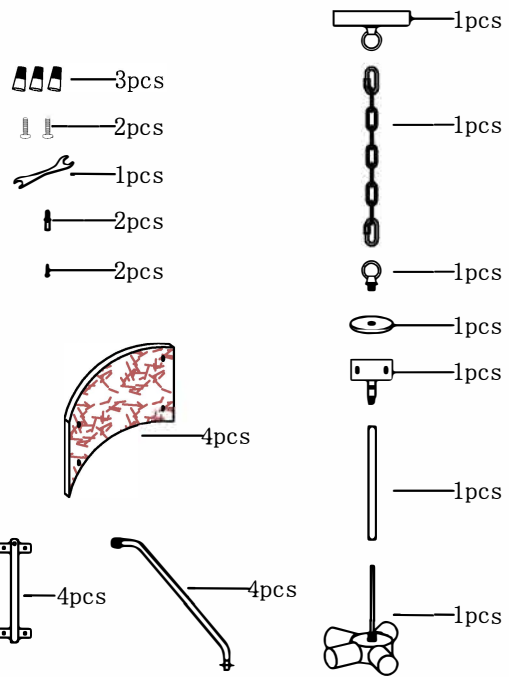

INSTRUCTIONS

Warm Tips !

Arrange the four glass panels in a circular formation. Align the hardware bracket with the mounting holes, then install the washers and nuts (Note: Do not tighten fully. Once all holes are aligned, tighten the nuts securely).

Product Features

Material: Metal+Glass
 Color: Black
 Base Type: E26
 Bulb Included: NO
 Voltage: 110- 130VAC
 Maximum Wattage: 4 x 60W