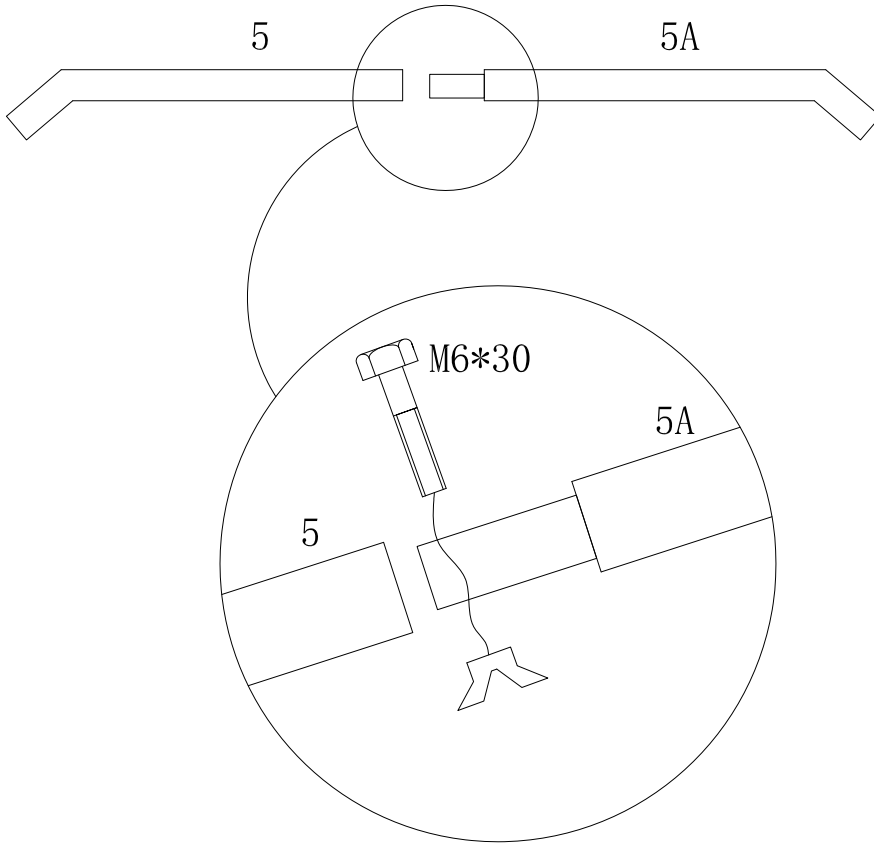

# YYCP0016

1#		8pcs
2#		9pcs
3#		8pcs
4#		8pcs
5#		4pcs
5A#		4pcs
A		6pcs
B		6pcs
C		8pcs

		8pcs
		4pcs
		8pcs
		6pcs
		16pcs
		66+2pcs
		1pc
		8pcs
		8pcs
		16pcs

**Upon opening the box, you will find a complimentary repair adhesive tape included in the accessory package. Please keep it safe. If the tarpaulin gets damaged for any reason, this tape can be used for temporary repairs!**

1

2

3

4

5

6

7.

8.