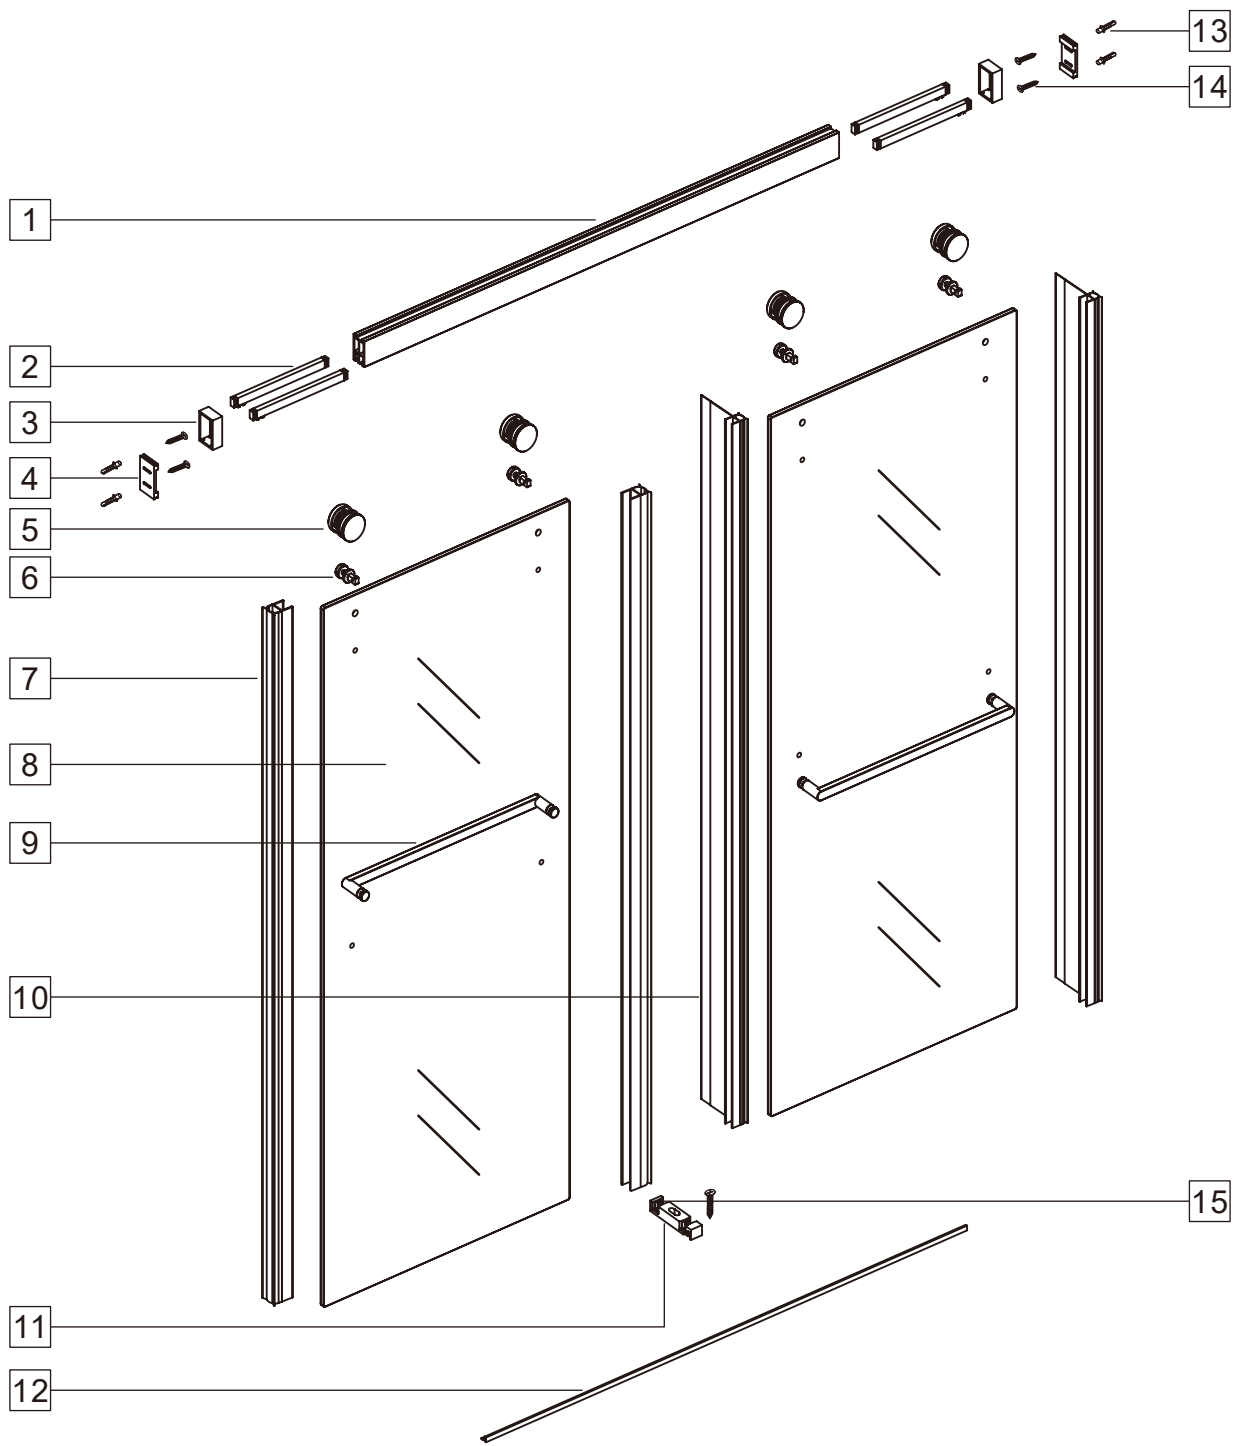

Installation Manual

Alcove Sliding Shower Door

Applicable Model: RX-SD02-4876MB, RX-SD02-6076MB,
RX-SD02-7276MB, RX-SD02-6076BN, RX-SD02-7276BN,
RX-SD02-4876CH, RX-SD02-6076CH, RX-SD02-7276CH

INDEX

1. Installation Preparation	P01-03
2. Installation Instruction	P04-07

Installation Preparation

Serial Number	Graphical	Name	Quantity	Remark
1		rail	1 PCS	
2		buffer(optional)	4 PCS	
3		wall bracket	2 PCS	
4		wall mounting	2 PCS	
5		roller	4 PCS	
6		anti-jumping knob	4 PCS	
7		door seal	2 PCS	
8		sliding door	2PCS	
9		towel bar	2 PCS	
10		fixed panel seal	2PCS	
11		guide block	1 PCS	
12		anti-splash threshold	1 PCS	
13		M7 x 28	5 PCS	
14		M4 x 30	5 PCS	

①

②

③

1

2

④

5

6