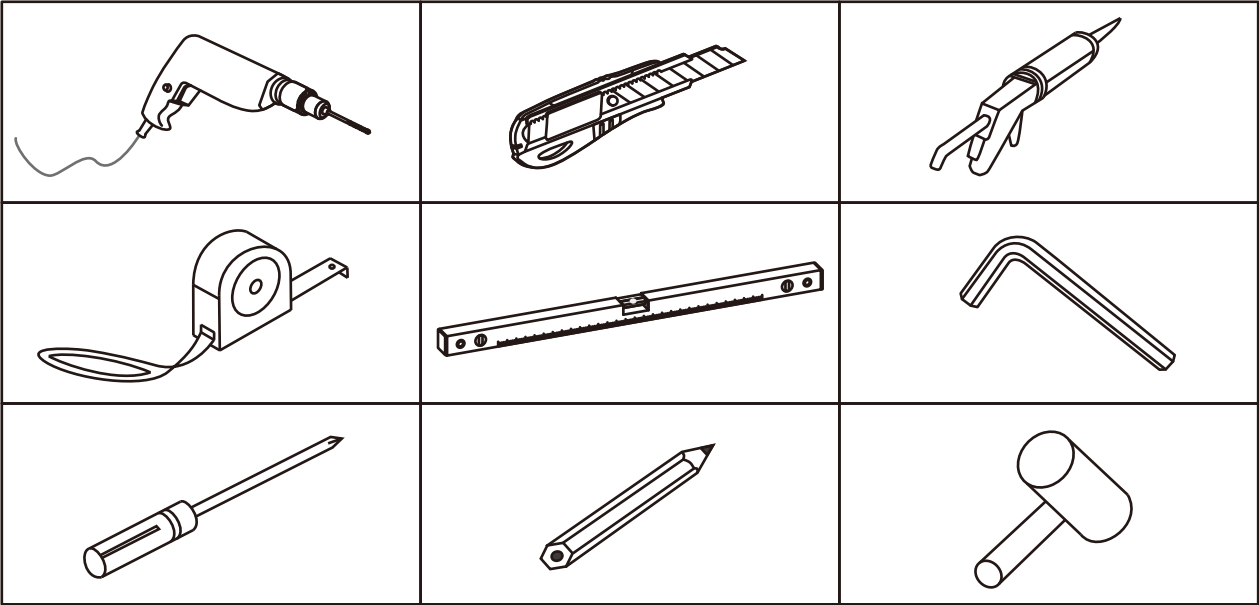

Installation Manual

Alcove Sliding Shower Door

Applicable Model: RX-SD02-4876MB, RX-SD02-6076MB,
RX-SD02-7276MB, RX-SD02-6076BN, RX-SD02-7276BN,
RX-SD02-4876CH, RX-SD02-6076CH, RX-SD02-7276CH

INDEX

1. Installation Preparation	P01-03
2. Installation Instruction	P04-07

Installation Preparation

Serial Number	Graphical	Name	Quantity	Remark
1		rail	1 PCS	
2		buffer(optional)	4 PCS	
3		wall bracket	2 PCS	
4		wall mounting	2 PCS	
5		roller	4 PCS	
6		anti-jumping knob	4 PCS	
7		door seal	2 PCS	
8		sliding door	2PCS	
9		towel bar	2 PCS	
10		fixed panel seal	2PCS	
11		guide block	1 PCS	
12		anti-splash threshold	1 PCS	
13		M7 x 28	5 PCS	
14		M4 x 30	5 PCS	