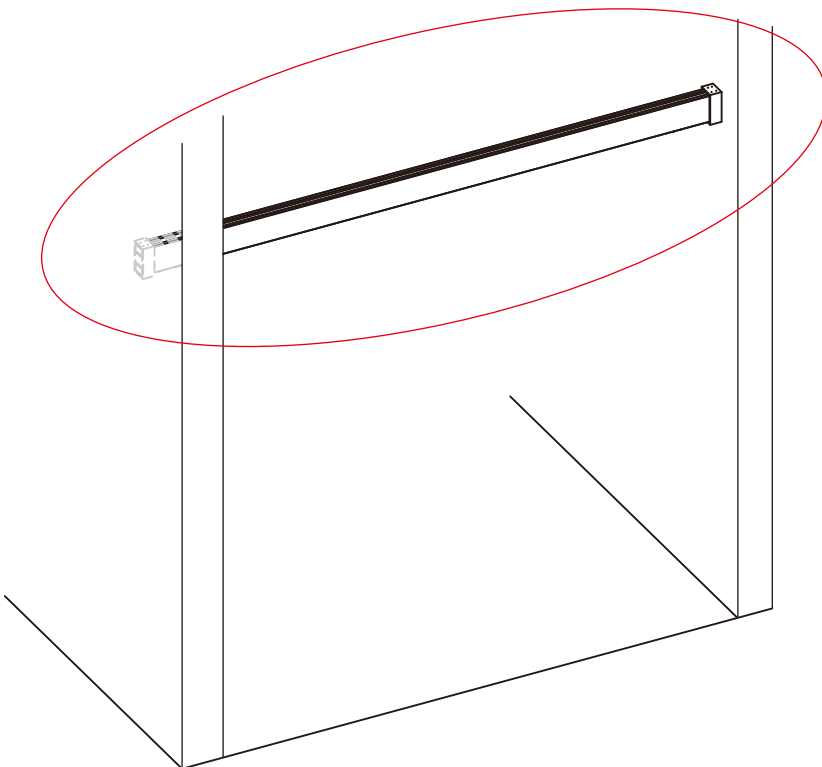

Installation Manual

Alcove Sliding Shower Door

Applicable Model: RX-SD02-4876MB, RX-SD02-6076MB,
RX-SD02-7276MB, RX-SD02-6076BN, RX-SD02-7276BN,
RX-SD02-4876CH, RX-SD02-6076CH, RX-SD02-7276CH

INDEX

1. Installation Preparation	P01-03
2. Installation Instruction	P04-07

Installation Preparation

Serial Number	Graphical	Name	Quantity	Remark
1		rail	1 PCS	
2		buffer(optional)	4 PCS	
3		wall bracket	2 PCS	
4		wall mounting	2 PCS	
5		roller	4 PCS	
6		anti-jumping knob	4 PCS	
7		door seal	2 PCS	
8		sliding door	2PCS	
9		towel bar	2 PCS	
10		fixed panel seal	2PCS	
11		guide block	1 PCS	
12		anti-splash threshold	1 PCS	
13		M7 x 28	5 PCS	
14		M4 x 30	5 PCS	

①

②

③

1

2

④

5

6