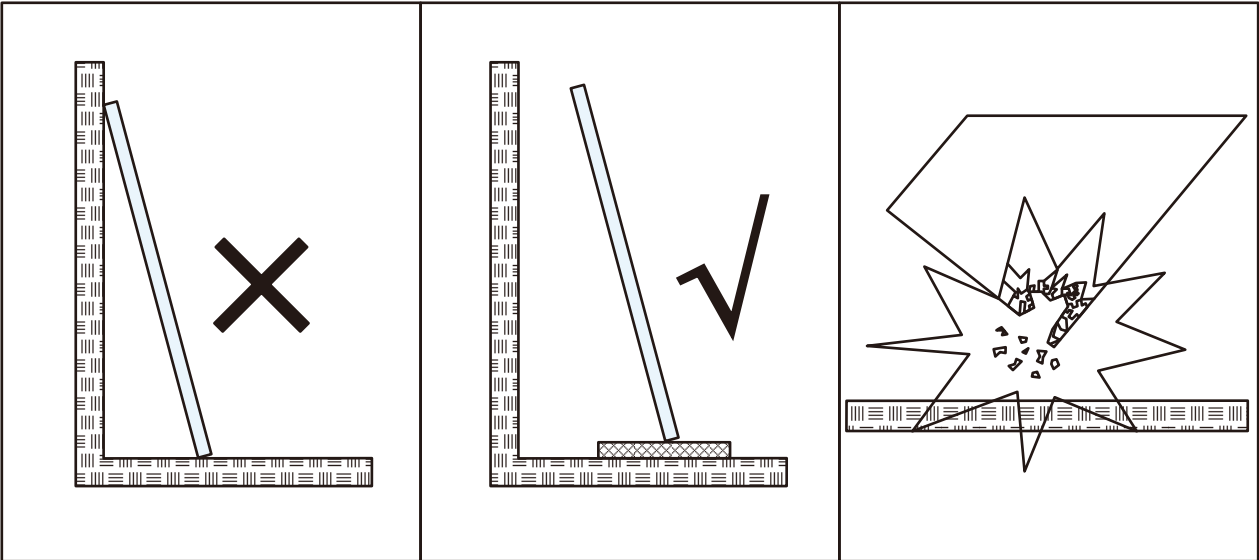

Installation Preparation

Serial Number	Graphical	Name	Quantity	Remark
1		rail	1 PCS	
2		buffer(optional)	4 PCS	
3		wall bracket	2 PCS	
4		wall mounting	2 PCS	
5		roller	4 PCS	
6		anti-jumping knob	4 PCS	
7		door seal	2 PCS	
8		sliding door	2PCS	
9		towel bar	2 PCS	
10		fixed panel seal	2PCS	
11		guide block	1 PCS	
12		anti-splash threshold	1 PCS	
13		M7 x 28	5 PCS	
14		M4 x 30	5 PCS