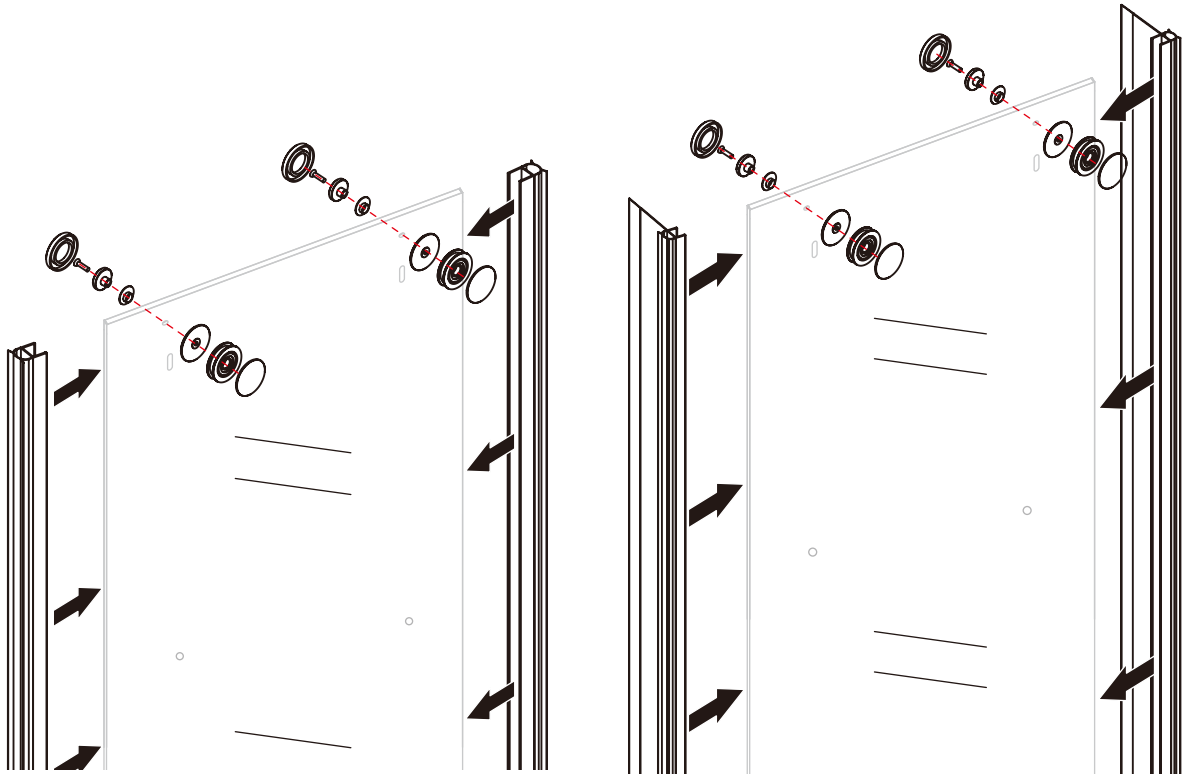

Installation Preparation

Serial Number	Graphical	Name	Quantity	Remark
1		rail	1 PCS	
2		buffer(optional)	4 PCS	
3		wall bracket	2 PCS	
4		wall mounting	2 PCS	
5		roller	4 PCS	
6		anti-jumping knob	4 PCS	
7		door seal	2 PCS	
8		sliding door	2PCS	
9		towel bar	2 PCS	
10		fixed panel seal	2PCS	
11		guide block	1 PCS	
12		anti-splash threshold	1 PCS	
13		M7 x 28	5 PCS	
14		M4 x 30	5 PCS	

①

②

③

1

2

④

5

6