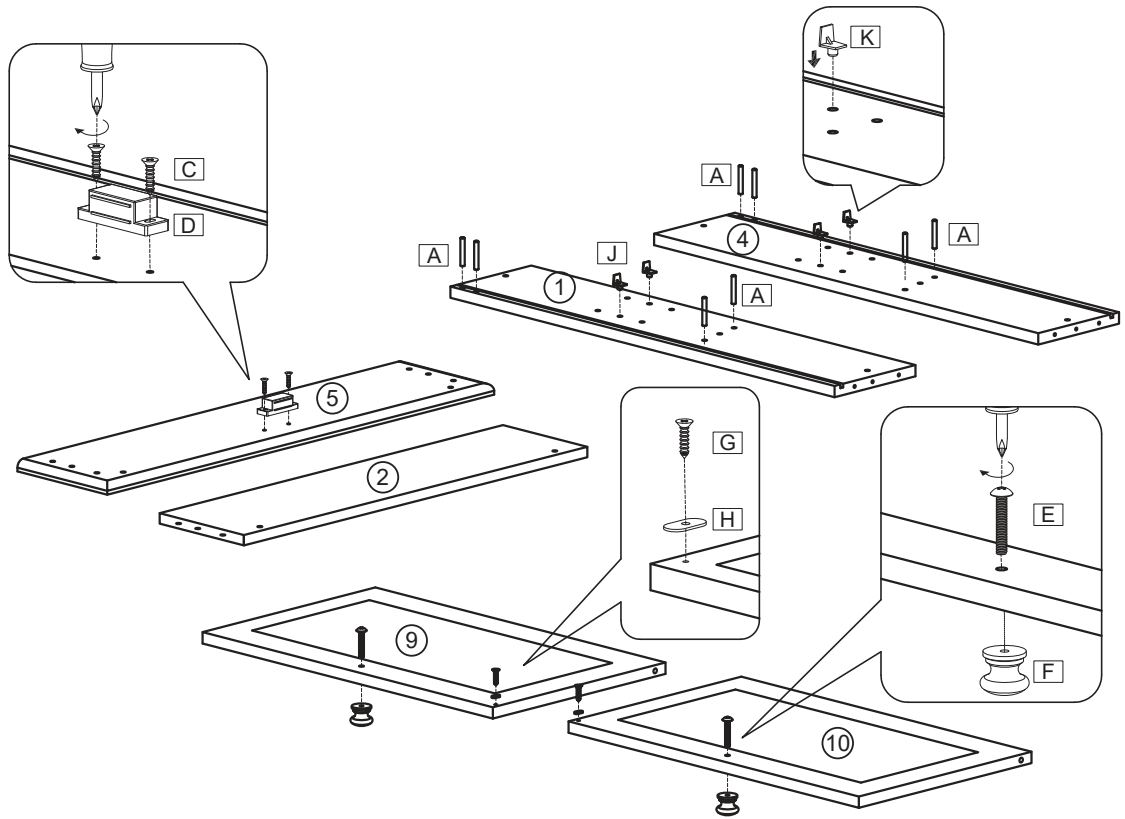

SAXONY

Wall Mirror
ITEM CODE:G-0311
Double mirror cabinet

2 PERS.

30 MIN

<p>A</p>  <p>x 16</p> <p>Ø6x30mm</p>	<p>B</p>  <p>x 2</p> <p>M4x40mm</p>	<p>C</p>  <p>x 2</p> <p>Ø3x14mm</p>	<p>D</p>  <p>x 1</p> <p>45mm</p>	<p>E</p>  <p>x 2</p> <p>M4x18mm</p>
<p>F</p>  <p>x 2</p> <p>25mm</p>	<p>G</p>  <p>x 2</p> <p>Ø3x12mm</p>	<p>H</p>  <p>x 2</p> <p>25mm</p>	<p>J</p>  <p>x 4</p> <p>13mm</p>	<p>K</p>  <p>x 4</p> <p>10mm</p>
<p>L</p>  <p>x 6</p> <p>15X9mm</p>	<p>M</p>  <p>x 6</p> <p>6X35mm</p>	<p>N</p>  <p>x 2</p> <p>30mm</p>		

1

A	x 8
	
Ø6x30mm	

C	x 2
	
Ø3x14mm	

D	x 1
	
45mm	

E	x 2
	
M4x18mm	

F	x 2
	
25mm	

G	x 2
	
Ø3x12mm	

H	x 2
	
25mm	

J	x 4
	
13mm	

K	x 4
	
10mm	

2

L	x 2
	
15X9mm	

M	x 2
	
6X35mm	

3

4

A	x 8
	
$\text{Ø}6 \times 30 \text{mm}$	

J	x 4
	
13mm	

L	x 4
	
15X9mm	

M	x 4
	
6X35mm	

5

6

N	x 2
	
30mm	

B	x 2
	
M4x40mm	