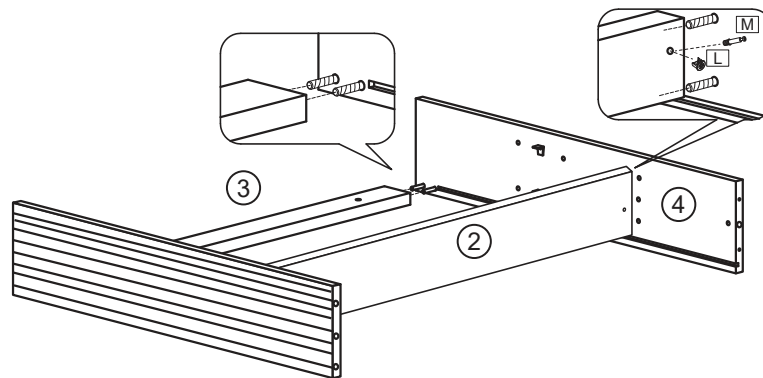

SAXONY

Wall Mirror
ITEM CODE:G-0311
Double mirror cabinet

2 PERS.

30 MIN

<p>A</p>  <p>x 16</p> <p>Ø6x30mm</p>	<p>B</p>  <p>x 2</p> <p>M4x40mm</p>	<p>C</p>  <p>x 2</p> <p>Ø3x14mm</p>	<p>D</p>  <p>x 1</p> <p>45mm</p>	<p>E</p>  <p>x 2</p> <p>M4x18mm</p>
<p>F</p>  <p>x 2</p> <p>25mm</p>	<p>G</p>  <p>x 2</p> <p>Ø3x12mm</p>	<p>H</p>  <p>x 2</p> <p>25mm</p>	<p>J</p>  <p>x 4</p> <p>13mm</p>	<p>K</p>  <p>x 4</p> <p>10mm</p>
<p>L</p>  <p>x 6</p> <p>15X9mm</p>	<p>M</p>  <p>x 6</p> <p>6X35mm</p>	<p>N</p>  <p>x 2</p> <p>30mm</p>		

1

A	x 8
	
Ø6x30mm	

C	x 2
	
Ø3x14mm	

D	x 1
	
45mm	

E	x 2
	
M4x18mm	

F	x 2
	
25mm	

G	x 2
	
Ø3x12mm	

H	x 2
	
25mm	

J	x 4
	
13mm	

K	x 4
	
10mm	

2

L	x 2
	
15X9mm	

M	x 2
	
6X35mm	

3

4

A	x 8
	
$\text{Ø}6 \times 30 \text{mm}$	

J	x 4
	
13mm	

L	x 4
	
15X9mm	

M	x 4
	
6X35mm	

5

6

N	x 2
	
30mm	

B	x 2
	
M4x40mm	