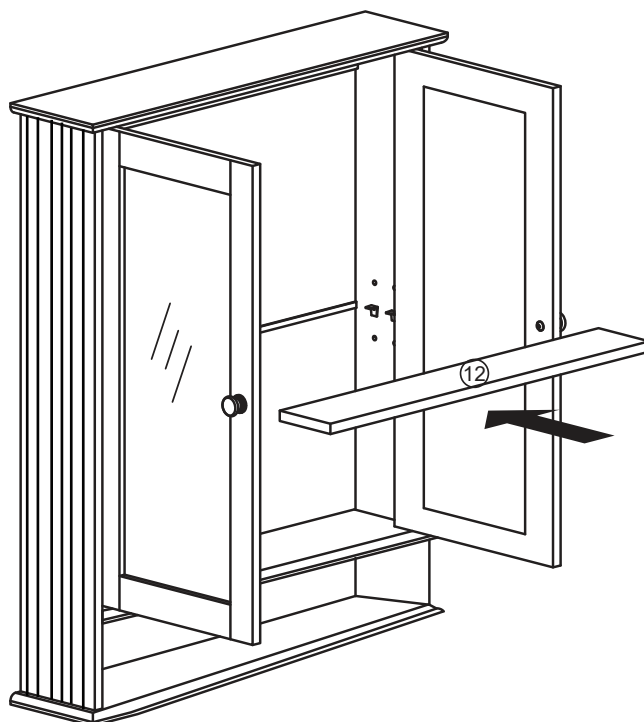

SAXONY

Wall Mirror
ITEM CODE:G-0311
Double mirror cabinet

2 PERS.

30 MIN

<p>A</p>  <p>x 16</p> <p>Ø6x30mm</p>	<p>B</p>  <p>x 2</p> <p>M4x40mm</p>	<p>C</p>  <p>x 2</p> <p>Ø3x14mm</p>	<p>D</p>  <p>x 1</p> <p>45mm</p>	<p>E</p>  <p>x 2</p> <p>M4x18mm</p>
<p>F</p>  <p>x 2</p> <p>25mm</p>	<p>G</p>  <p>x 2</p> <p>Ø3x12mm</p>	<p>H</p>  <p>x 2</p> <p>25mm</p>	<p>J</p>  <p>x 4</p> <p>13mm</p>	<p>K</p>  <p>x 4</p> <p>10mm</p>
<p>L</p>  <p>x 6</p> <p>15X9mm</p>	<p>M</p>  <p>x 6</p> <p>6X35mm</p>	<p>N</p>  <p>x 2</p> <p>30mm</p>		

1

A	x 8
	
Ø6x30mm	

C	x 2
	
Ø3x14mm	

D	x 1
	
45mm	

E	x 2
	
M4x18mm	

F	x 2
	
25mm	

G	x 2
	
Ø3x12mm	

H	x 2
	
25mm	

J	x 4
	
13mm	

K	x 4
	
10mm	

2

L	x 2
	
15X9mm	

M	x 2
	
6X35mm	

3

4

A	x 8
	
$\text{Ø}6 \times 30 \text{mm}$	

J	x 4
	
13mm	

L	x 4
	
15X9mm	

M	x 4
	
6X35mm	

5

6

N	x 2
	
30mm	

B	x 2
	
M4x40mm	