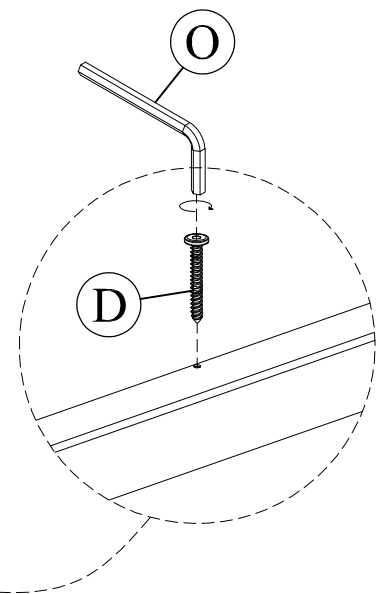

STEP 10

(D)		14pcs
(O)		1pc