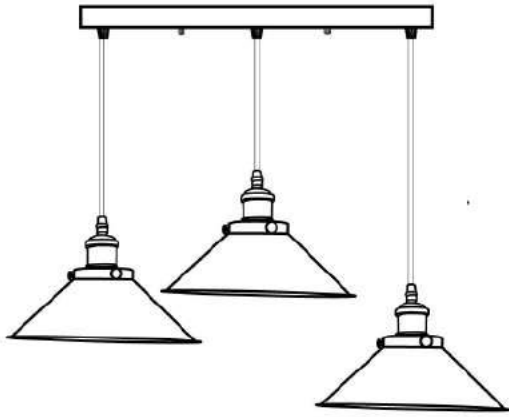

# VINTAGE METAL PENDANT ASSEMBLING INSTRUCTION

- G  1X Ceiling Rose
- H  3X Lamp Shade
- I  3 X Holder With Cable
- J  3 X Shade Cap

A		1
B		2
C1		3
C2		3
D1		2
D2		2
E		2
F		2

# VINTAGE METAL PENDANT ASSEMBLING INSTRUCTION