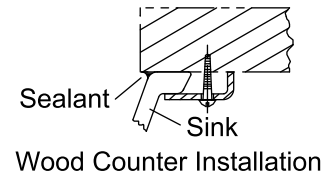

### Technical Information

All product dimensions are nominal.

Bowl configuration: Single

Installation: Under-mount

Bowl area (Only) Length: 17" (432 mm)  
 Width: 14" (356 mm)  
 Water depth: 6-3/8" (162 mm)