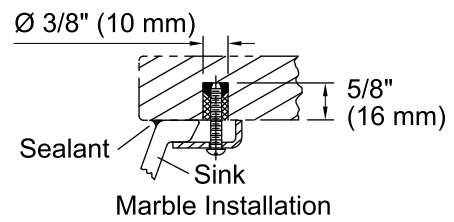

### Technical Information

All product dimensions are nominal.

Bowl configuration: Single

Installation: Under-mount

Bowl area (Only) Length: 17" (432 mm)  
 Width: 14" (356 mm)  
 Water depth: 6-3/8" (162 mm)