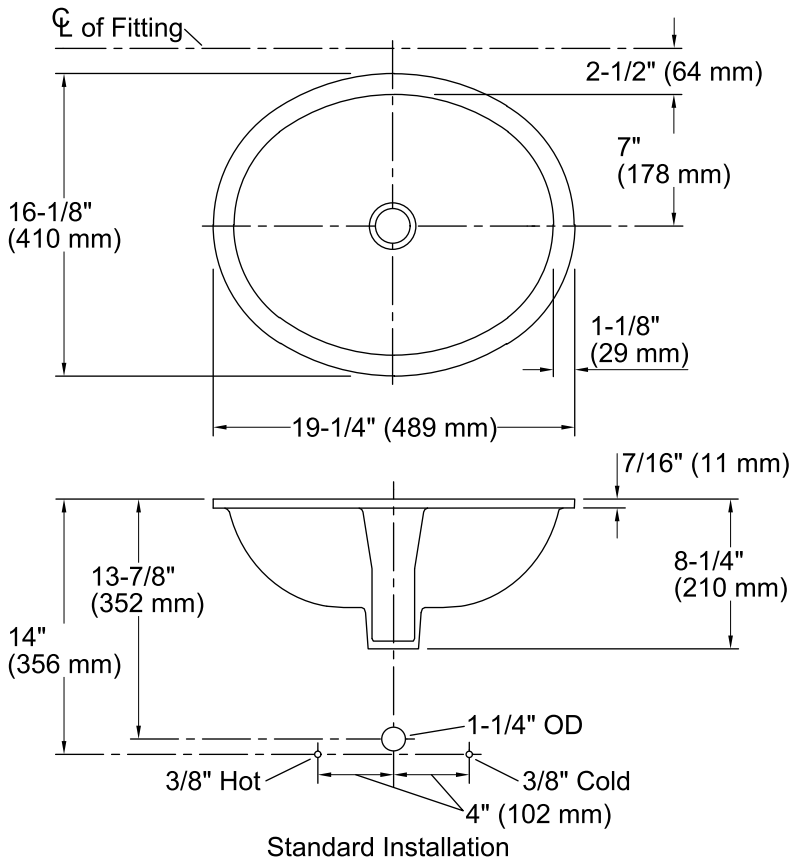

### Technical Information

All product dimensions are nominal.

Bowl configuration: Single

Installation: Under-mount

Bowl area (Only) Length: 17" (432 mm)  
 Width: 14" (356 mm)  
 Water depth: 6-3/8" (162 mm)

Drain hole: 1-3/4" (44 mm)

Template: Under-mount, 1151011-7, required, included