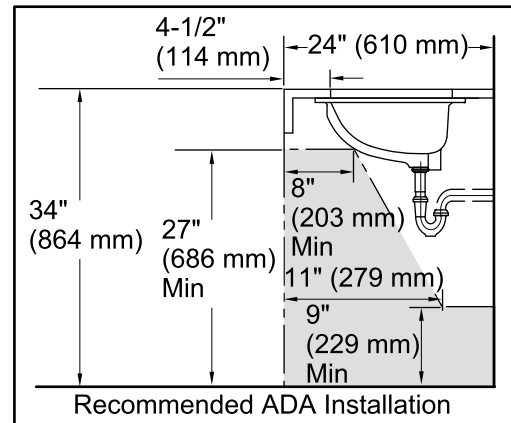

### Technical Information

All product dimensions are nominal.

Bowl configuration: Single

Installation: Under-mount

Bowl area (Only) Length: 17" (432 mm)  
 Width: 14" (356 mm)  
 Water depth: 6-3/8" (162 mm)