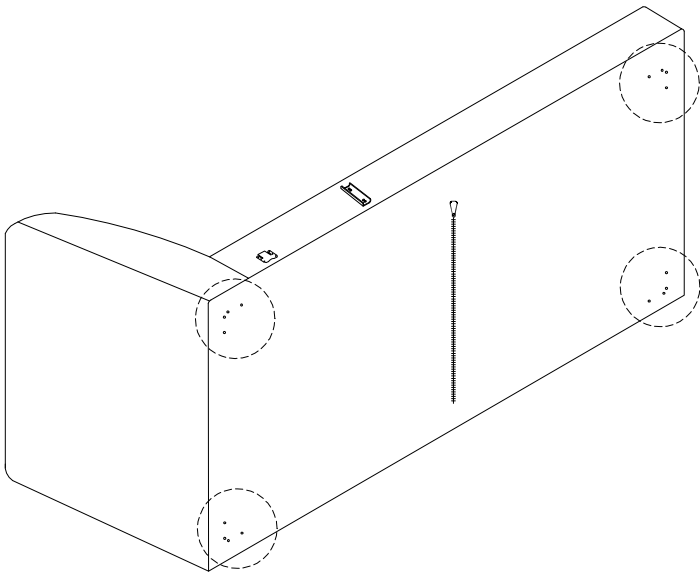

Assembly instructions for the sofa, including tool requirements, time, and personnel.

**Tools:** A circle containing a screwdriver and an Allen key, and a crossed-out power drill icon.

**Warnings:** A triangle with an exclamation mark.

**Time:** A clock icon with the number 30' below it.

**Personnel:** A person icon with the number 2 below it.

**E x 8**

!

1

- |  |  |  |   |  |
|--|--|--|---|--|
| <b>B</b><br><br>x 1 | <b>C</b><br><br>x 1 | <b>E</b><br><br>x 8 | <b>F</b><br><br>x 32 | <b>G</b><br><br>x 1 |
|--|--|--|---|--|