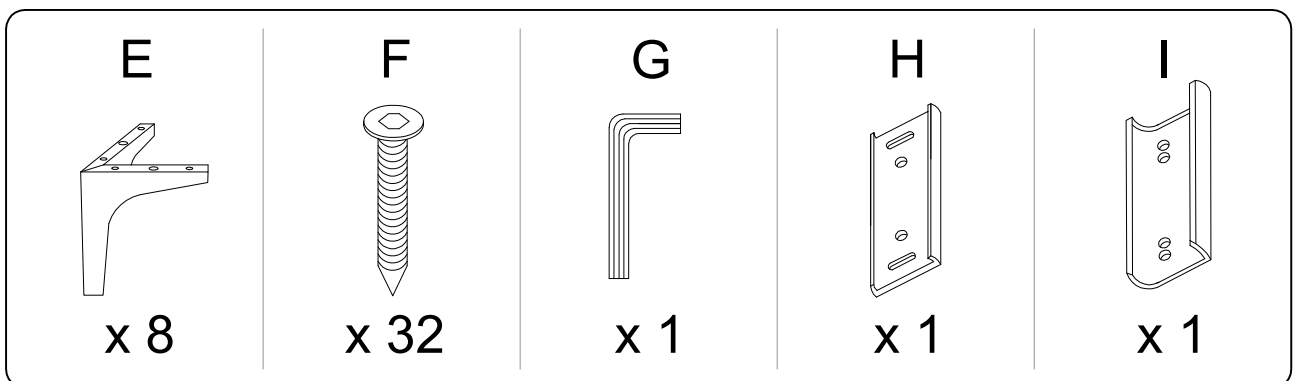

Assembly instructions for the sofa, including tool requirements, time, and personnel.

**Tools:** A circle containing a screwdriver and an Allen key, and a crossed-out power drill icon.

**Warnings:** A triangle with an exclamation mark.

**Time:** A clock icon with the number 30' below it.

**Personnel:** A person icon with the number 2 below it.

**E x 8**

!

1

- |  |  |  |   |  |
|--|--|--|---|--|
| <b>B</b><br><br>x 1 | <b>C</b><br><br>x 1 | <b>E</b><br><br>x 8 | <b>F</b><br><br>x 32 | <b>G</b><br><br>x 1 |
|--|--|--|---|--|