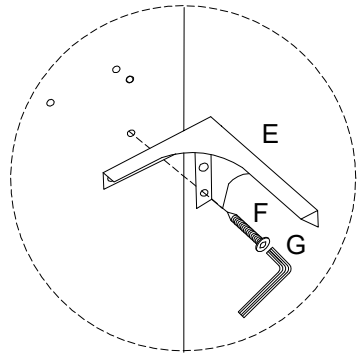

Assembly instructions for the sofa, including tool requirements, time, and personnel.

**Tools:** A circle containing a screwdriver and an Allen key, and a crossed-out power drill icon.

**Warnings:** A triangle with an exclamation mark.

**Time:** A clock icon with the number 30' below it.

**Personnel:** A person icon with the number 2 below it.

**E x 8**

!

1

- |  |  |  |   |  |
|--|--|--|---|--|
| <b>B</b><br><br>x 1 | <b>C</b><br><br>x 1 | <b>E</b><br><br>x 8 | <b>F</b><br><br>x 32 | <b>G</b><br><br>x 1 |
|--|--|--|---|--|