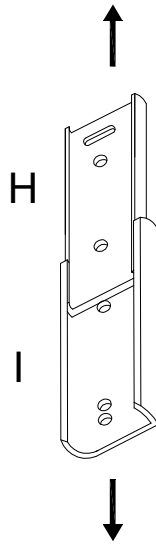

Assembly instructions for the sofa, including tool requirements, time, and personnel.

**Tools:** A circle containing a screwdriver and an Allen key, and a crossed-out power drill icon.

**Warnings:** A triangle with an exclamation mark.

**Time:** A clock icon with the number 30' below it.

**Personnel:** A person icon with the number 2 below it.

**E x 8**

!

1

- |  |  |  |   |  |
|--|--|--|---|--|
| <b>B</b><br><br>x 1 | <b>C</b><br><br>x 1 | <b>E</b><br><br>x 8 | <b>F</b><br><br>x 32 | <b>G</b><br><br>x 1 |
|--|--|--|---|--|

2

3

4