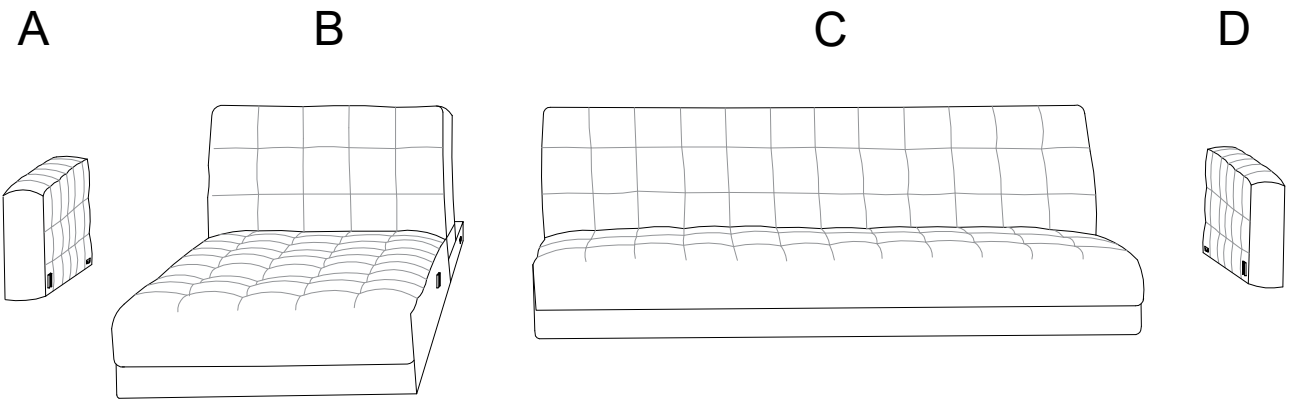

Assembly instructions for the sofa, including tool requirements, time, and personnel.

**Tools:** A circle containing a screwdriver and an Allen key, and a crossed-out power drill icon.

**Warnings:** A triangle with an exclamation mark.

**Time:** A clock icon with the number 30' below it.

**Personnel:** A person icon with the number 2 below it.

**E x 8**

!

1

- |  |  |  |   |  |
|--|--|--|---|--|
| <b>B</b><br><br>x 1 | <b>C</b><br><br>x 1 | <b>E</b><br><br>x 8 | <b>F</b><br><br>x 32 | <b>G</b><br><br>x 1 |
|--|--|--|---|--|