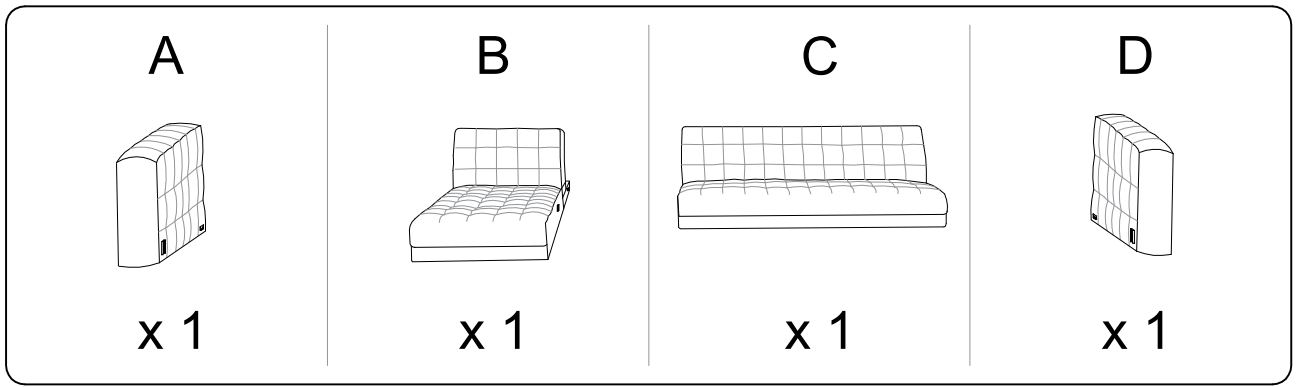

Assembly instructions for the sofa, including tool requirements, time, and personnel.

**Tools:** A circle containing a screwdriver and an Allen key, and a crossed-out power drill icon.

**Warnings:** A triangle with an exclamation mark.

**Time:** A clock icon with the number 30' below it.

**Personnel:** A person icon with the number 2 below it.

**E x 8**

!

1

- |  |  |  |   |  |
|--|--|--|---|--|
| <b>B</b><br><br>x 1 | <b>C</b><br><br>x 1 | <b>E</b><br><br>x 8 | <b>F</b><br><br>x 32 | <b>G</b><br><br>x 1 |
|--|--|--|---|--|