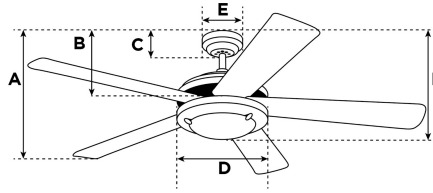

A. Top of Canopy to Bottom of Blades	8.3"
B. Top of Canopy to Bottom of Switch House	9.1"
C. Top of Canopy to Bottom of Canopy	N/A
D. Width of Motor Housing.....	8.9"
E. Width of Canopy.....	N/A
F. Top of Canopy to Bottom of Glass.....	15.4"