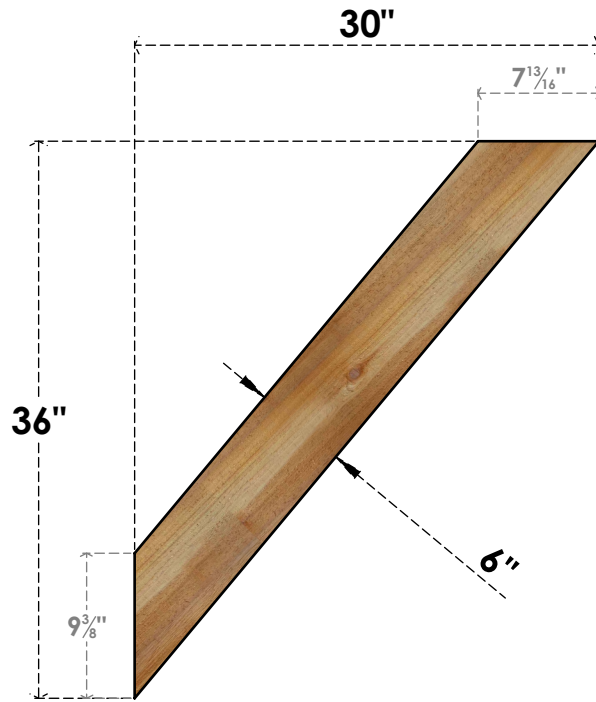

BRC06X30X36TRA00RWR

6"W X 30"D X 36"H TRADITIONAL ROUGH SAWN BRACE, WESTERN RED CEDAR

SIDE

FRONT

EKENA MILLWORK
 2300 WEST MAIN ST.
 CLARKSVILLE, TX 75426
 TOLL FREE: 866-607-0453
 WWW.EKENAMILLWORK.COM

NOTES