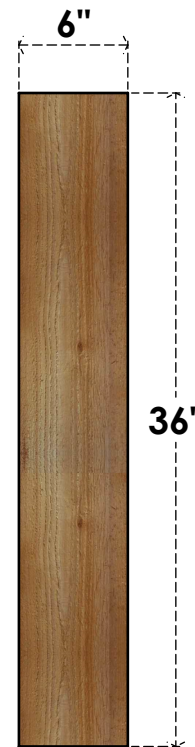

BRC06X30X36TRA00RWR

6"W X 30"D X 36"H TRADITIONAL ROUGH SAWN BRACE, WESTERN RED CEDAR

SIDE

FRONT

EKENA MILLWORK
 2300 WEST MAIN ST.
 CLARKSVILLE, TX 75426
 TOLL FREE: 866-607-0453
 WWW.EKENAMILLWORK.COM

NOTES

1. INSTALLATION TO BE COMPLETED IN ACCORDANCE WITH MANUFACTURER'S SPECIFICATIONS.
2. DRAWING MAY NOT BE TO SCALE
3. THIS DRAWING IS INTENDED FOR DESIGN AND PLANNING PURPOSES ONLY.
4. ALL INFORMATION CONTAINED HEREIN WAS CURRENT AT THE TIME OF DEVELOPMENT BUT MUST BE REVIEWED AND APPROVED BY THE PRODUCT MANUFACTURER TO BE CONSIDERED ACCURATE.
5. PRODUCTS ARE NOT KILN DRIED. THIS ITEM IS UNIQUE AND WILL CONTAIN THE NATURAL VARIATIONS THAT THE WOOD SPECIES OFFERS. THIS MAY RESULT IN VARIATIONS UP TO 1/4"