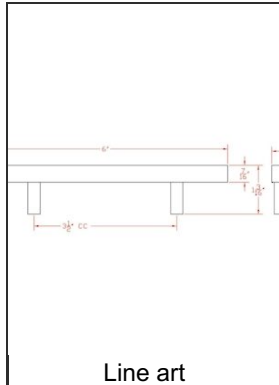

RELATED DOCUMENTS