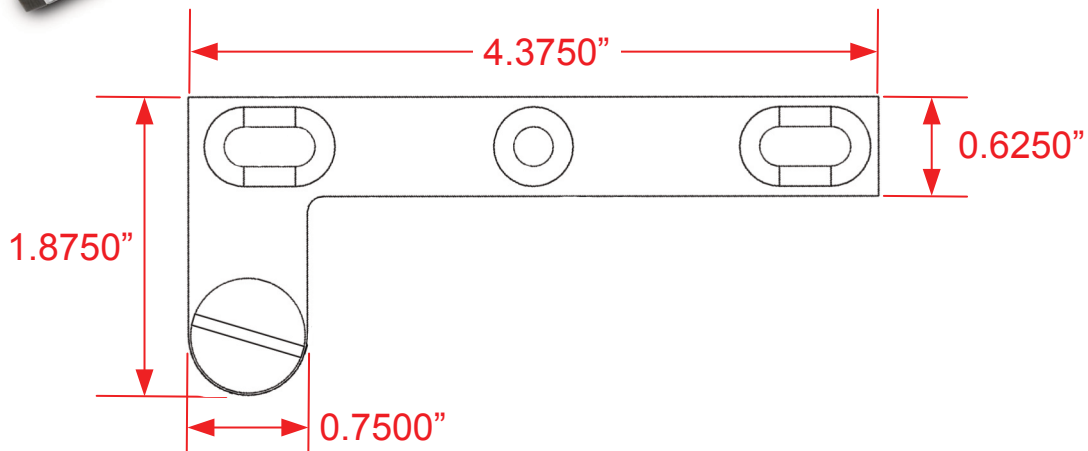

#6B Pivot Hinge

Finishes for Life
TARNISH-FREE GUARANTEE

Please note:

- One pair per door (opening)
- Reversible, non-handed
- Ships with three pivot leaves and one #8 base = one pair
- #12 x 1.25 wood screws are included
- Supports a certified maximum load of 250 pounds