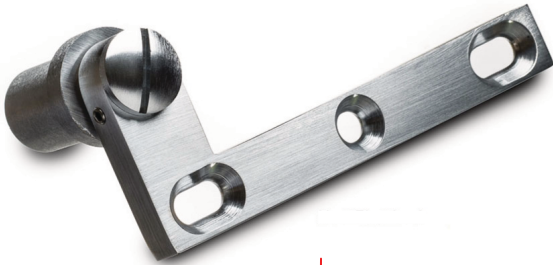

#6B Pivot Hinge

Finishes for Life
TARNISH-FREE GUARANTEE

Please note:

- One pair per door (opening)
- Reversible, non-handed
- Ships with three pivot leaves and one #8 base = one pair
- #12 x 1.25 wood screws are included
- Supports a certified maximum load of 250 pounds