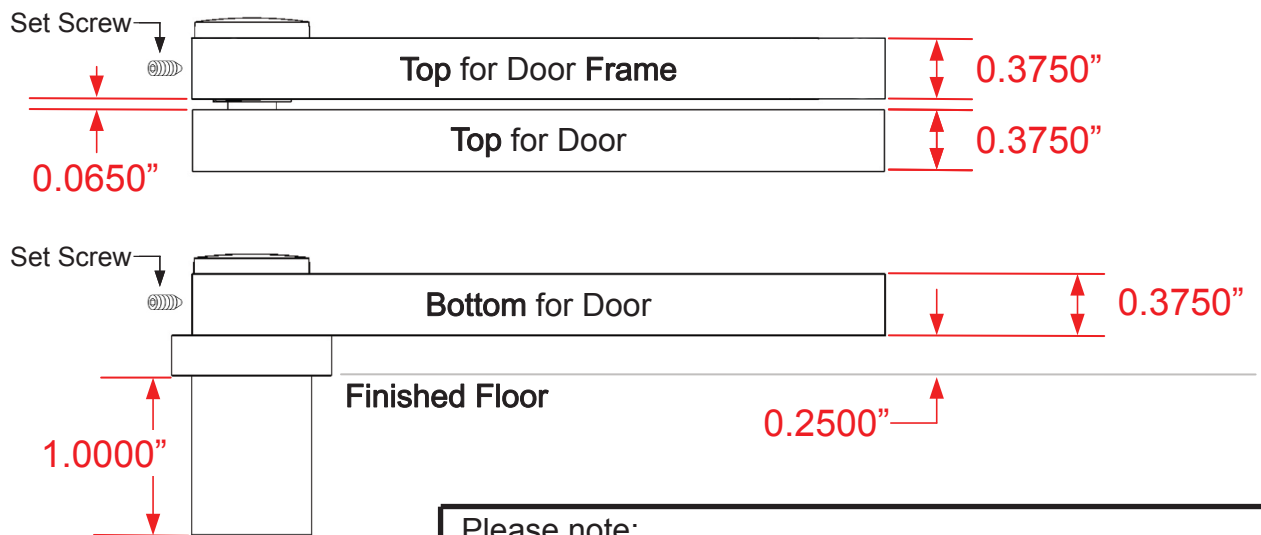

#6B Pivot Hinge

Finishes for Life
TARNISH-FREE GUARANTEE

Please note:

- One pair per door (opening)
- Reversible, non-handed
- Ships with three pivot leaves and one #8 base = one pair
- #12 x 1.25 wood screws are included
- Supports a certified maximum load of 250 pounds