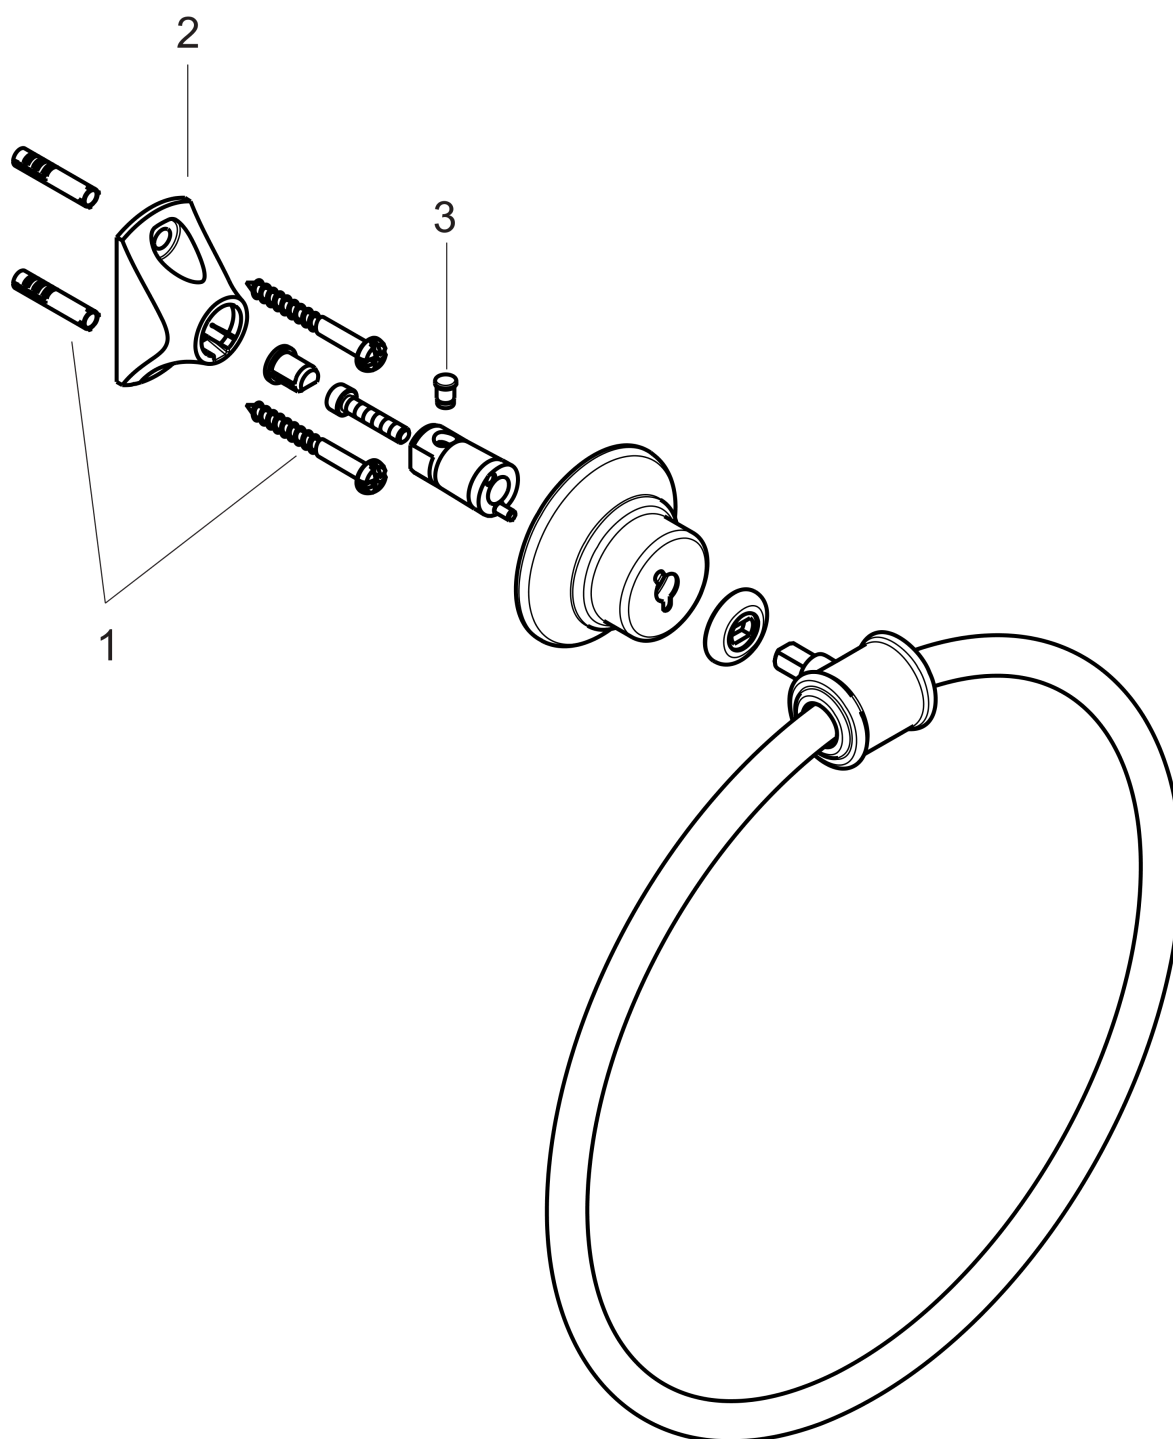

AXOR Montreux
Towel ring

Surfaces: **Chrome** Article Number: **42021000**

product features

- wall-mounted
- material: metal
- material holder: metal
- swivelling
- with mounting material
- concealed fastening
- drilling distance: 35 mm
- diameter drill hole: 6 mm

Product image

Scale drawing

**AXOR Montreux
Towel ring**

Surfaces: **Chrome** Article Number: **42021000**

Exploded Drawing

Year of production: >05/06

**AXOR Montreux
Towel ring**

Surfaces: **Chrome** Article Number: **42021000**

Spare part list

Year of production: >05/06

Pos.		Article Number	Price	PU
1	mounting set	40915000	-	1
2	support element	96341000	-	1
3	pin	97546000	-	1