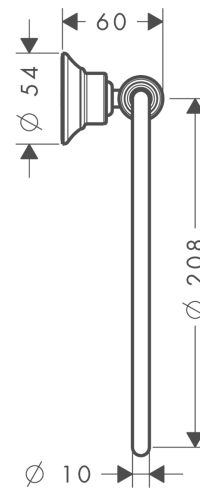

AXOR Montreux
Towel ring

Surfaces: **Chrome** Article Number: **42021000**

product features

- wall-mounted
- material: metal
- material holder: metal
- swivelling
- with mounting material
- concealed fastening
- drilling distance: 35 mm
- diameter drill hole: 6 mm

Product image

Scale drawing

**AXOR Montreux
Towel ring**

Surfaces: **Chrome** Article Number: **42021000**

Exploded Drawing

Year of production: >05/06

**AXOR Montreux
Towel ring**

Surfaces: **Chrome** Article Number: **42021000**

Spare part list

Year of production: >05/06

Pos.		Article Number	Price	PU
1	mounting set	40915000	-	1
2	support element	96341000	-	1
3	pin	97546000	-	1