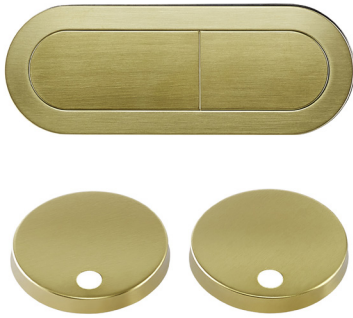

## Colored Hardware

SM-CH04G

Swiss Madison®  
well made forever

### Features:

- ABS material
- Dual-flush push button

### Colors & Finishes:

- Black: SM-CH04B
- Rose Gold: SM-CH04BG
- Gold: SM-CH04G